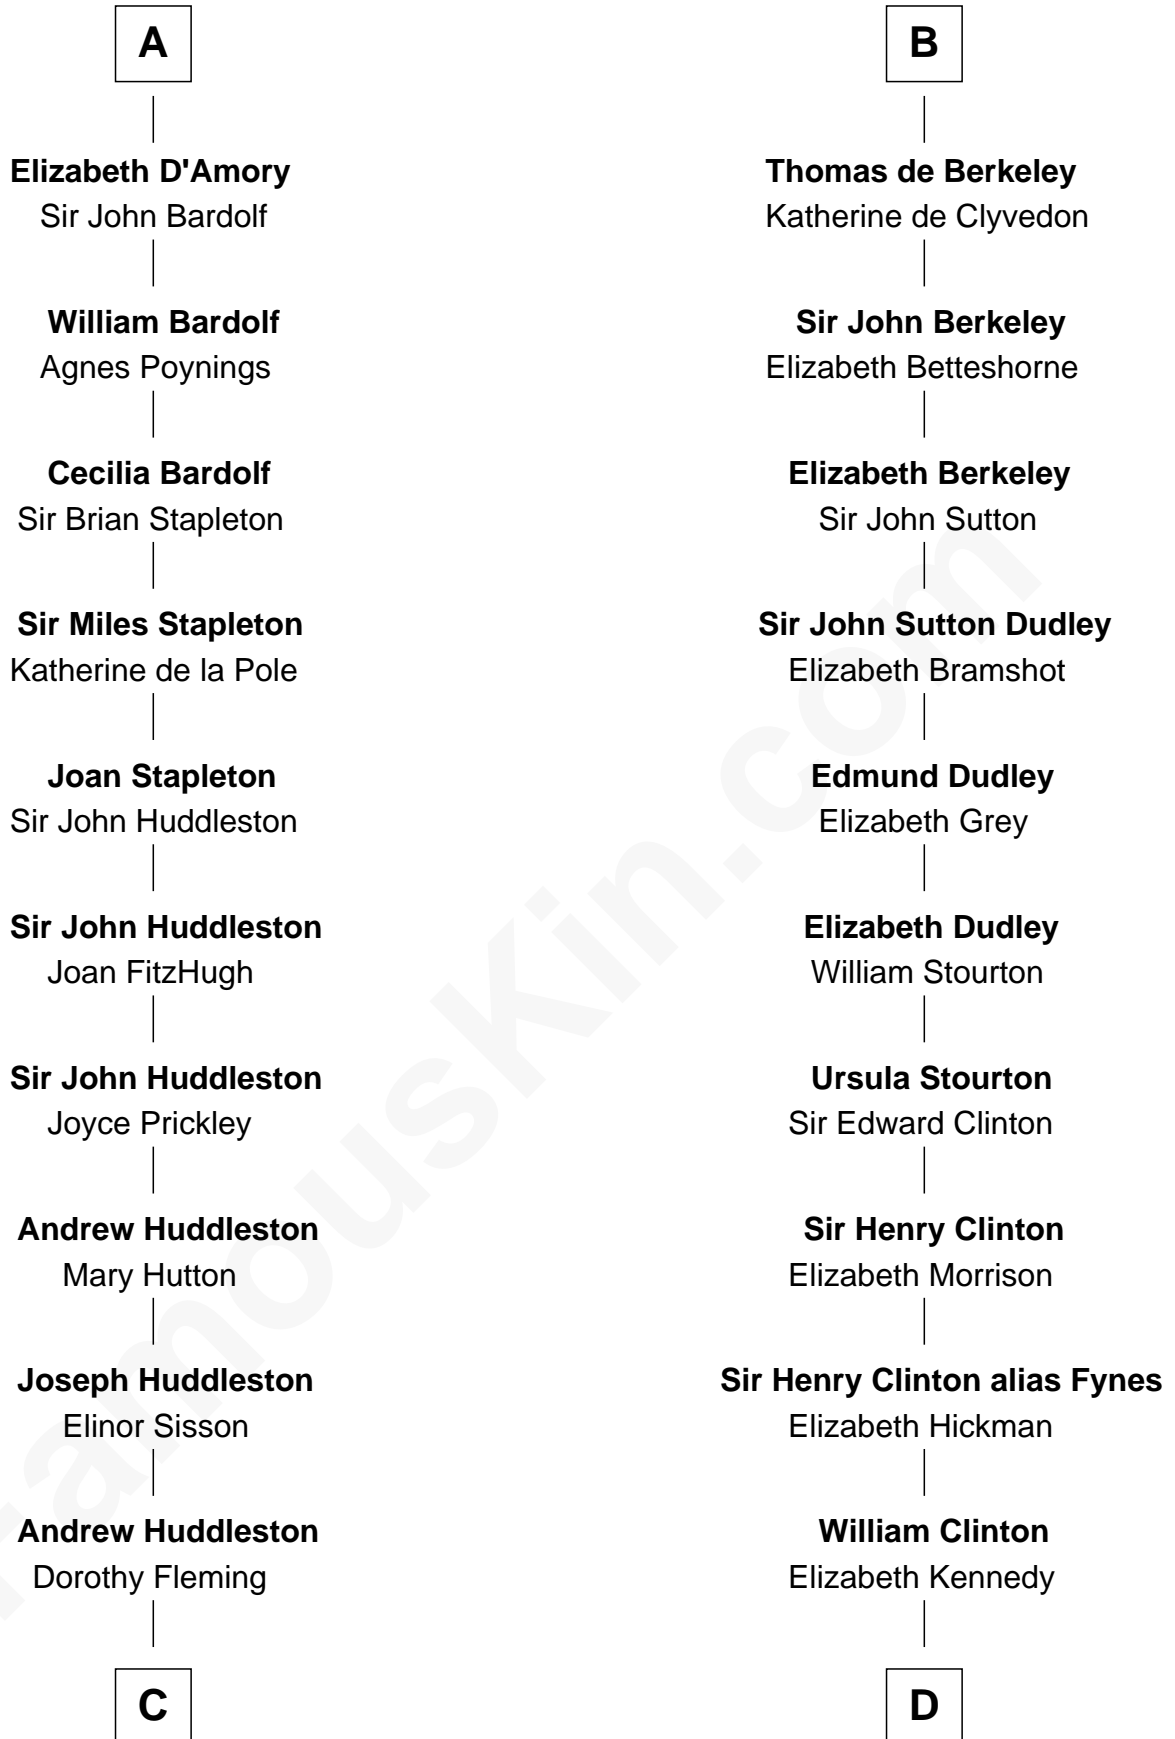

## Relationship Chart of Fletcher Christian

*Leader of the mutiny on the Bounty*

20th cousin 1 time removed of

**DeWitt Clinton**

*6th Governor of New York*

**Enna MacMurrough**

**C**

**Mary Huddleston**

John Senhouse

**Humphrey Senhouse**

Eleanor Kirkby

**Bridget Senhouse**

John Christian

**Charles Christian**

Anne Dixon

**Fletcher Christian**

*Leader of the mutiny on the Bounty*

**D**

**James Clinton**

Elizabeth Smith

**Charles Clinton**

Elizabeth Denniston

**Gen. James Clinton**

Mary DeWitt