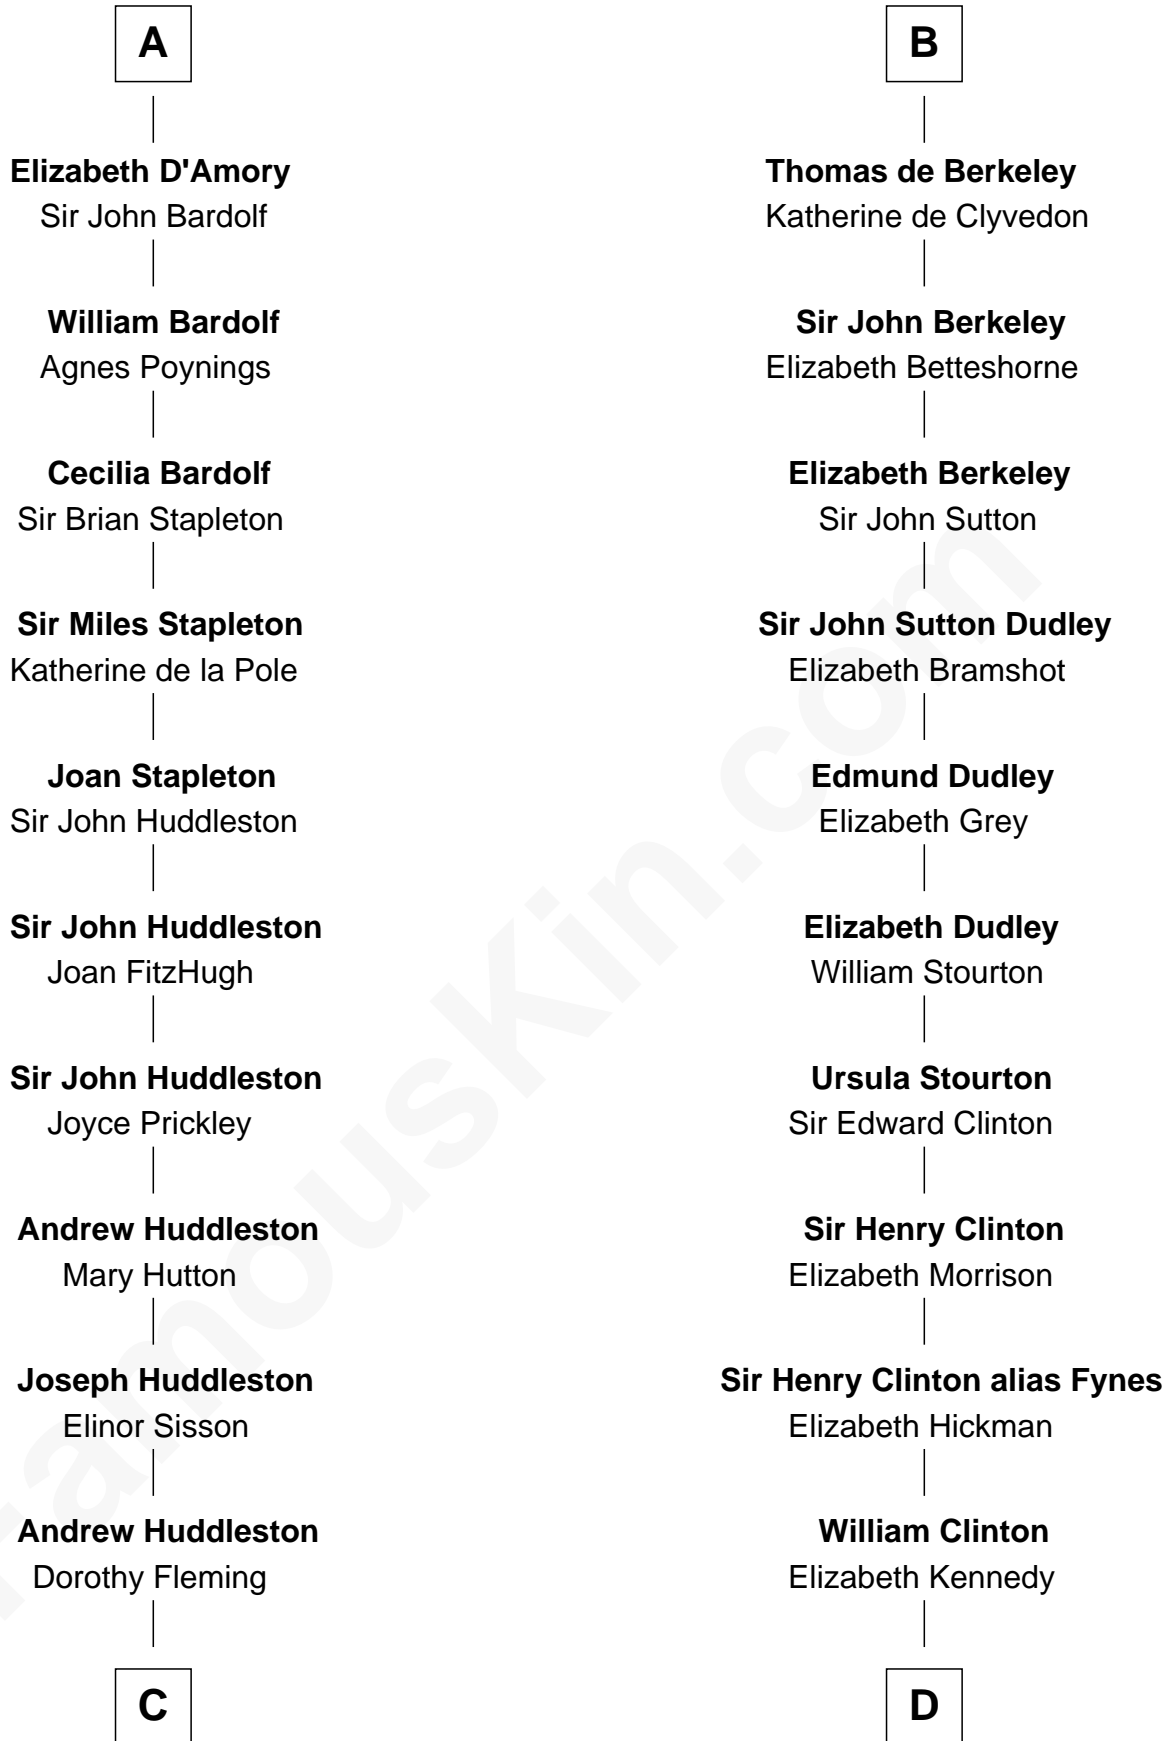

FamousKin.com

Relationship Chart of Fletcher Christian

Leader of the mutiny on the Bounty

20th cousin 1 time removed of

DeWitt Clinton

6th Governor of New York

Sir Robert de Beaumont

Isabel de Vermandois

Anne Dixon

Fletcher Christian

Leader of the mutiny on the Bounty

D

James Clinton

Elizabeth Smith

Charles Clinton

Elizabeth Denniston