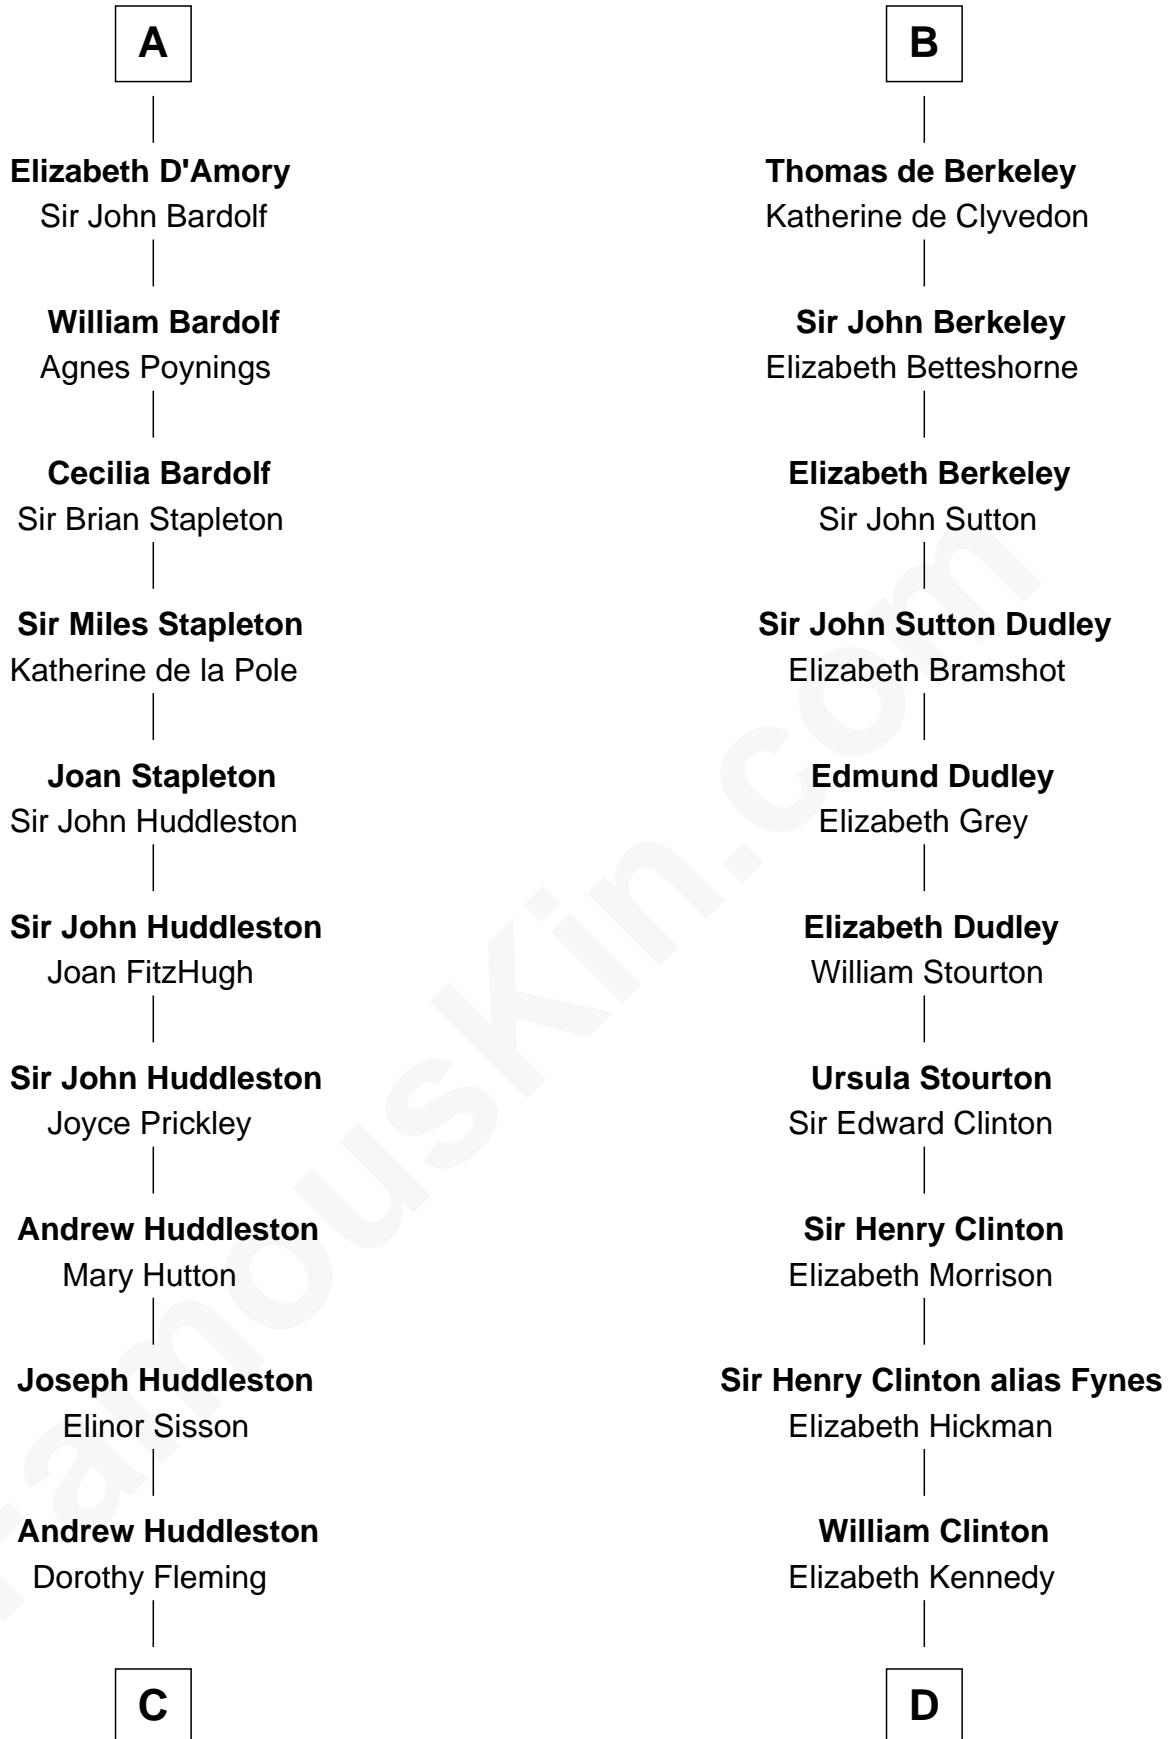

## Relationship Chart of Fletcher Christian

Leader of the mutiny on the Bounty

20th cousin 1 time removed of

**DeWitt Clinton**

6th Governor of New York

**C**

**Mary Huddleston**

John Senhouse

**Humphrey Senhouse**

Eleanor Kirkby

**Bridget Senhouse**

John Christian

**Charles Christian**

Anne Dixon

**Fletcher Christian**

*Leader of the mutiny on the Bounty*