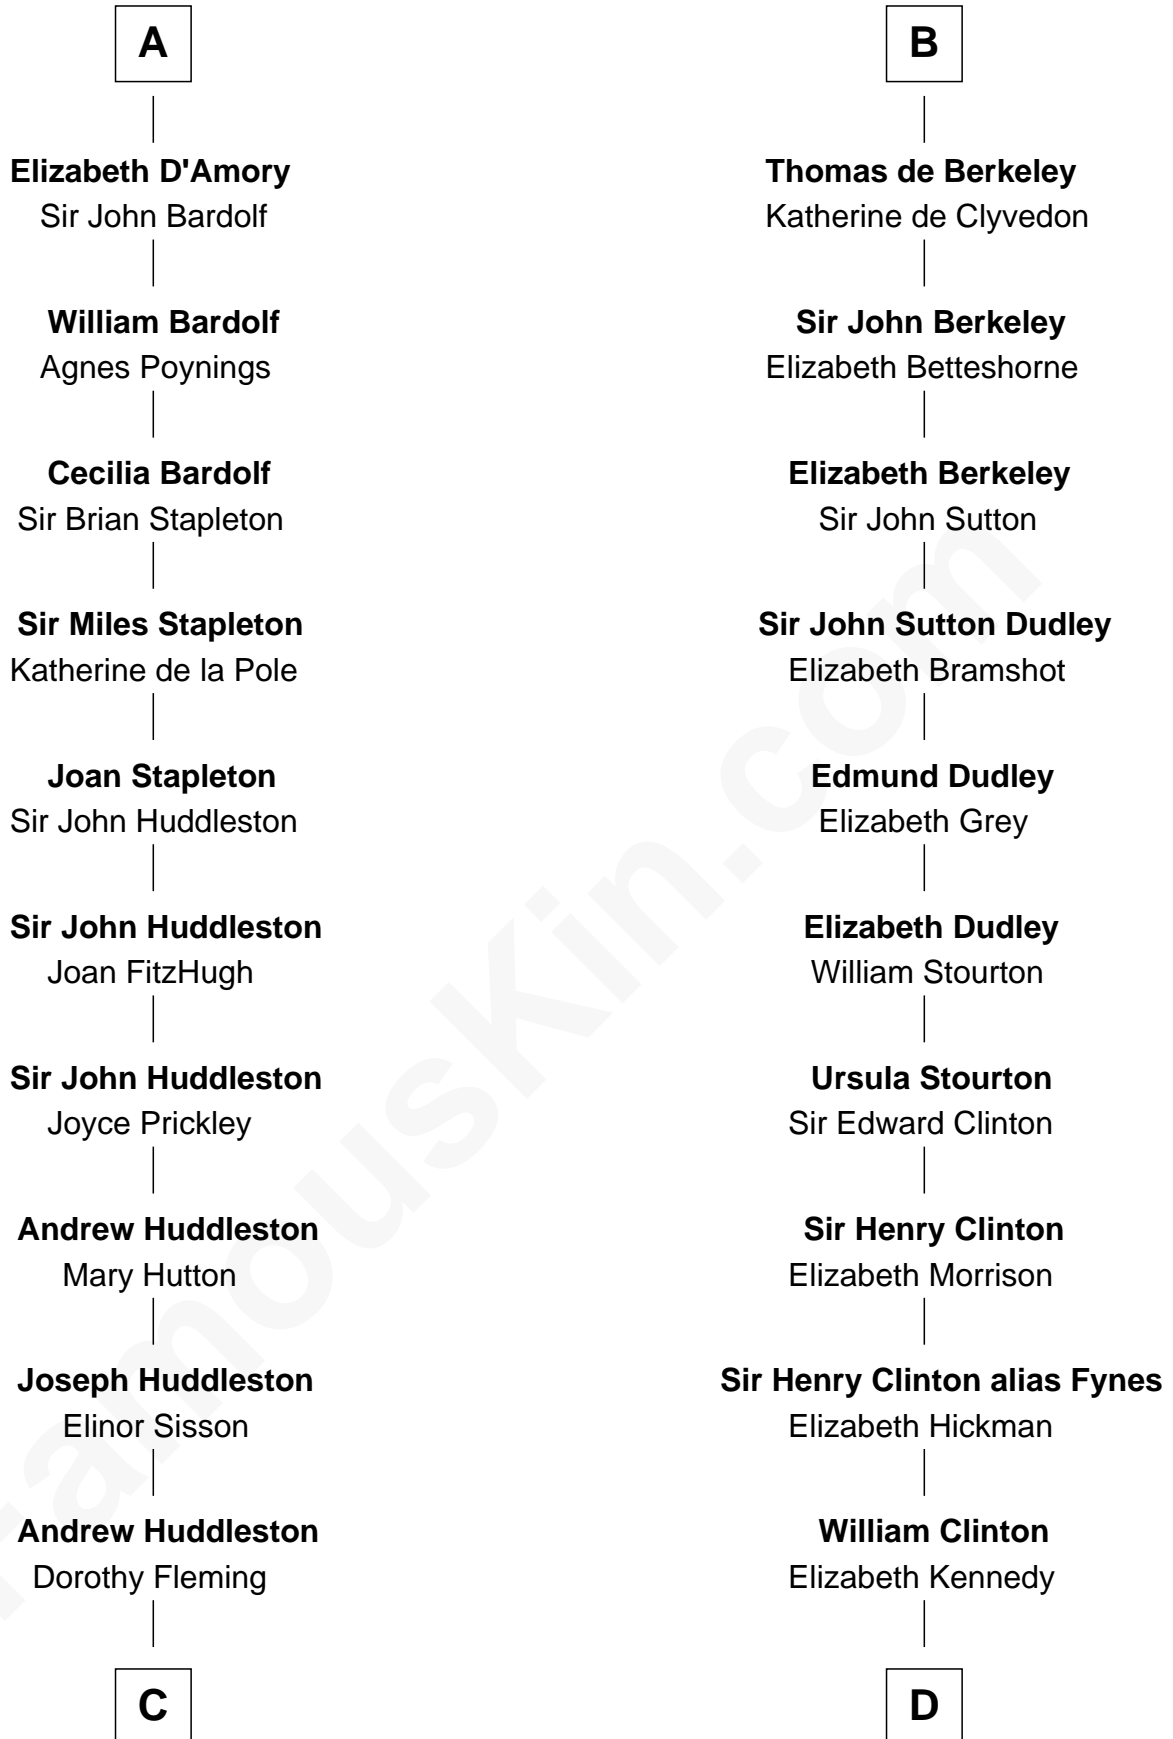

## Relationship Chart of Fletcher Christian

*Leader of the mutiny on the Bounty*

20th cousin 1 time removed of

**DeWitt Clinton**

*6th Governor of New York*

Ralph de Gael

**C**

**Mary Huddleston**

John Senhouse

**Humphrey Senhouse**

Eleanor Kirkby

**Bridget Senhouse**

John Christian

**Charles Christian**

Anne Dixon

**Fletcher Christian**

*Leader of the mutiny on the Bounty*

**D**

**James Clinton**

Elizabeth Smith

**Charles Clinton**

Elizabeth Denniston

**Gen. James Clinton**

Mary DeWitt