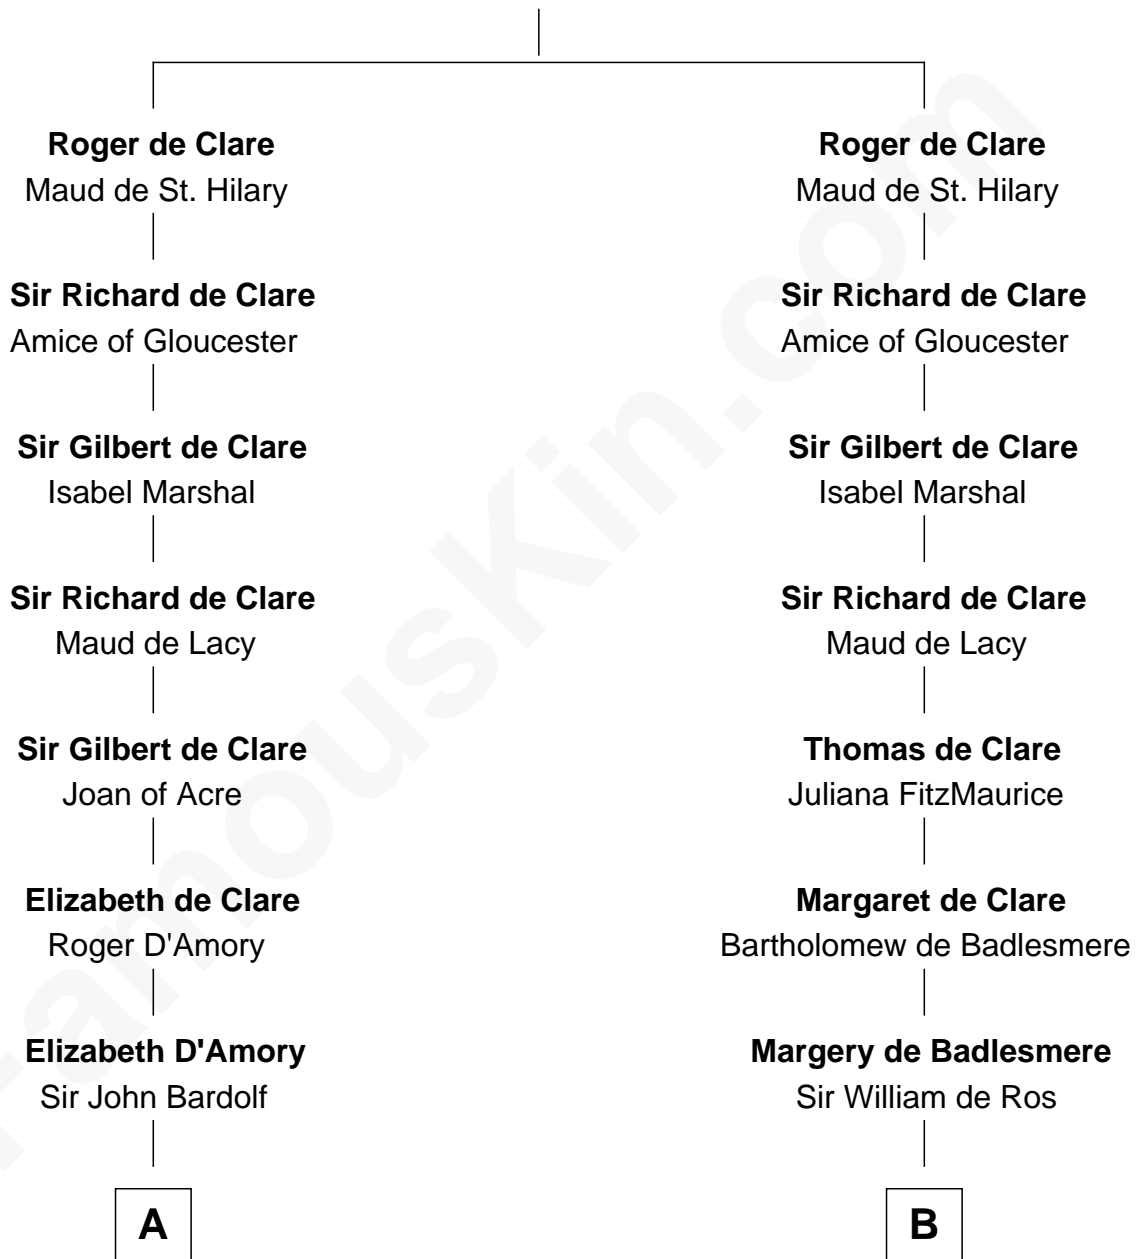

FamousKin.com

Relationship Chart of Fletcher Christian

Leader of the mutiny on the Bounty

20th cousin of

DeWitt Clinton

6th Governor of New York

Richard Fitzgilbert de Clare
Adeliza de Meschines

C

Humphrey Senhouse

Eleanor Kirkby

Bridget Senhouse

John Christian

Charles Christian

Anne Dixon

Fletcher Christian

Leader of the mutiny on the Bounty

D

James Clinton

Elizabeth Smith

Charles Clinton

Elizabeth Denniston

Gen. James Clinton

Mary DeWitt

DeWitt Clinton