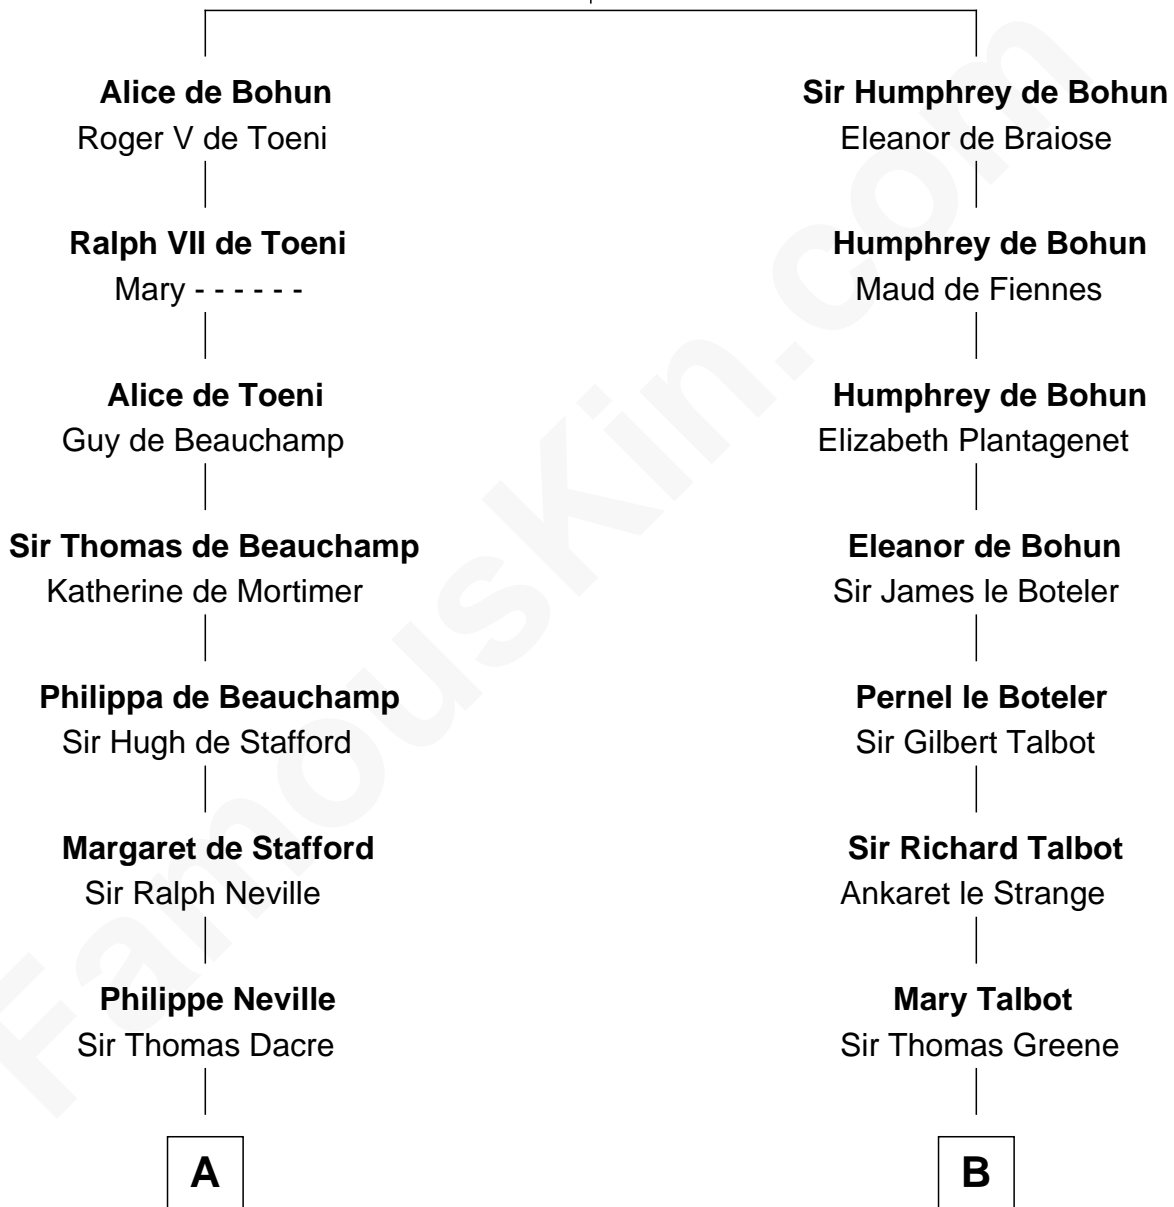

FamousKin.com

Relationship Chart of Fletcher Christian

Leader of the mutiny on the Bounty

16th cousin 3 times removed of

Jonathan Swift

Author of Gulliver's Travels

Sir Humphrey de Bohun

Maud of Eu

C

—
Bridget Senhouse

John Christian

—
Charles Christian

Anne Dixon

—
Fletcher Christian

Leader of the mutiny on the Bounty

FamousKin.com