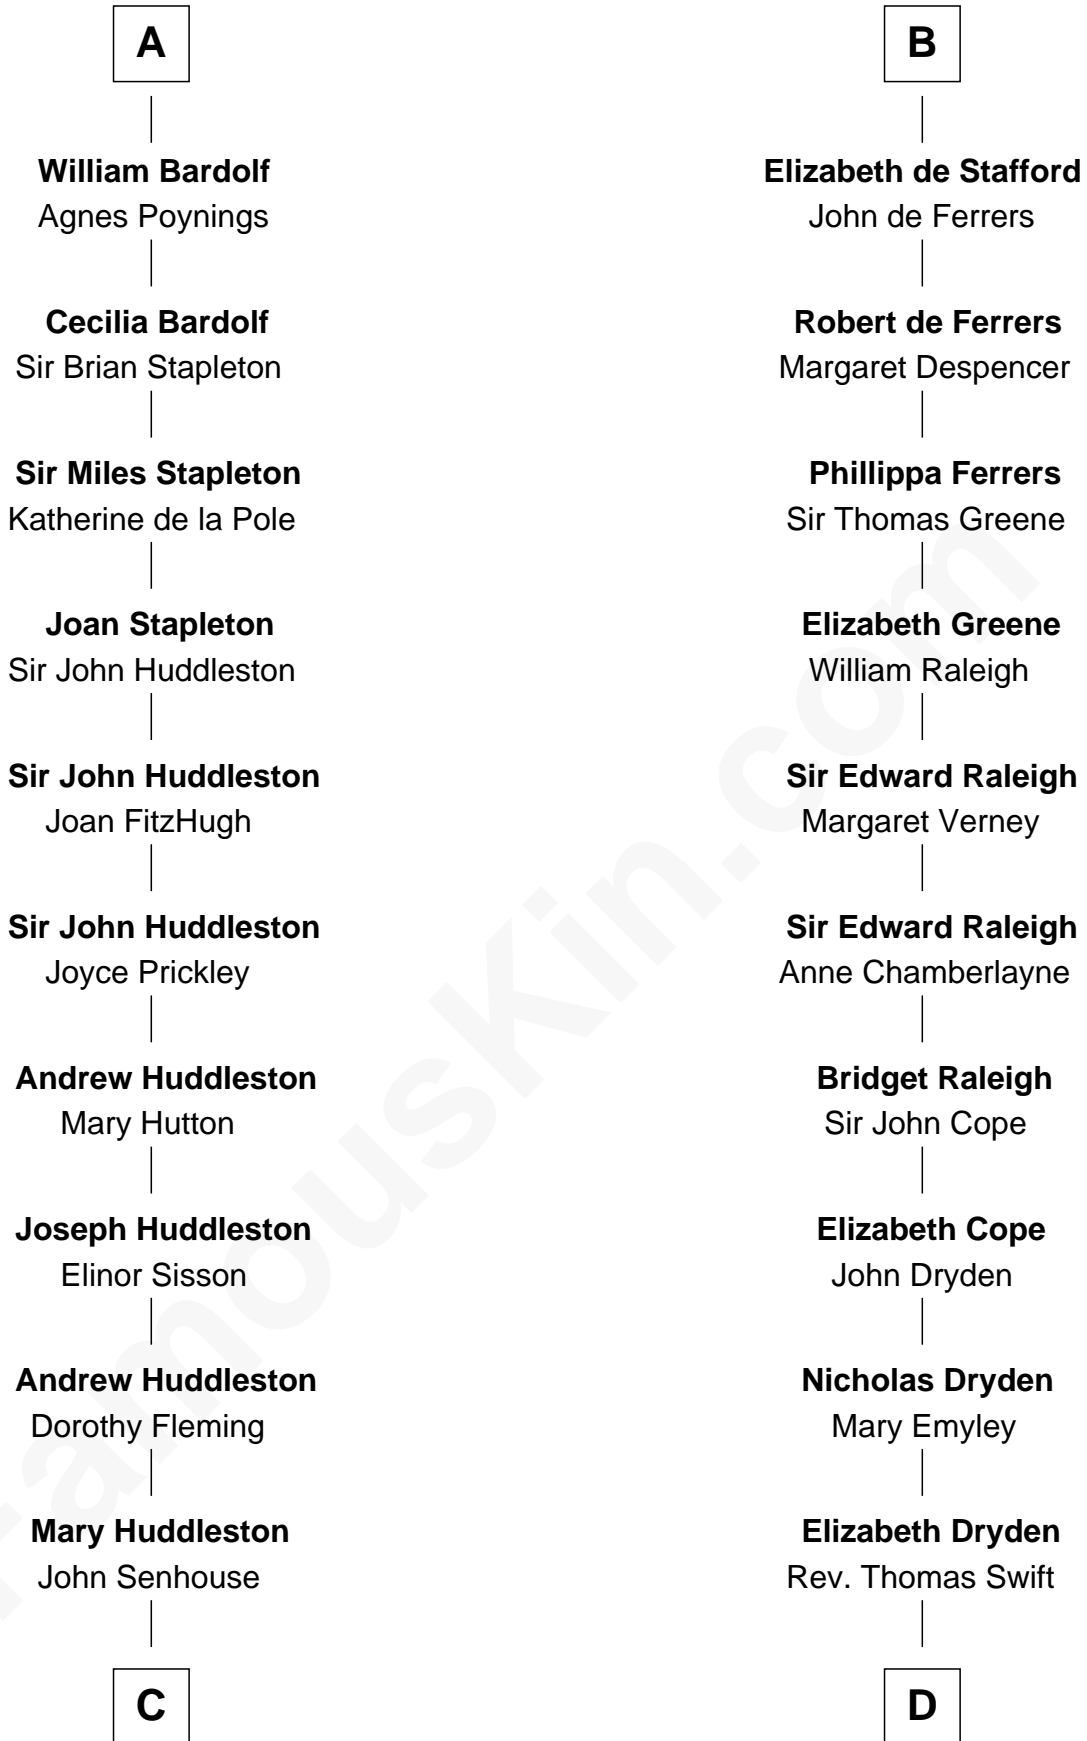

FamousKin.com

Relationship Chart of Fletcher Christian

Leader of the mutiny on the Bounty

18th cousin 2 times removed of

Jonathan Swift

Author of Gulliver's Travels

Walter of Salisbury

FamousKin.com