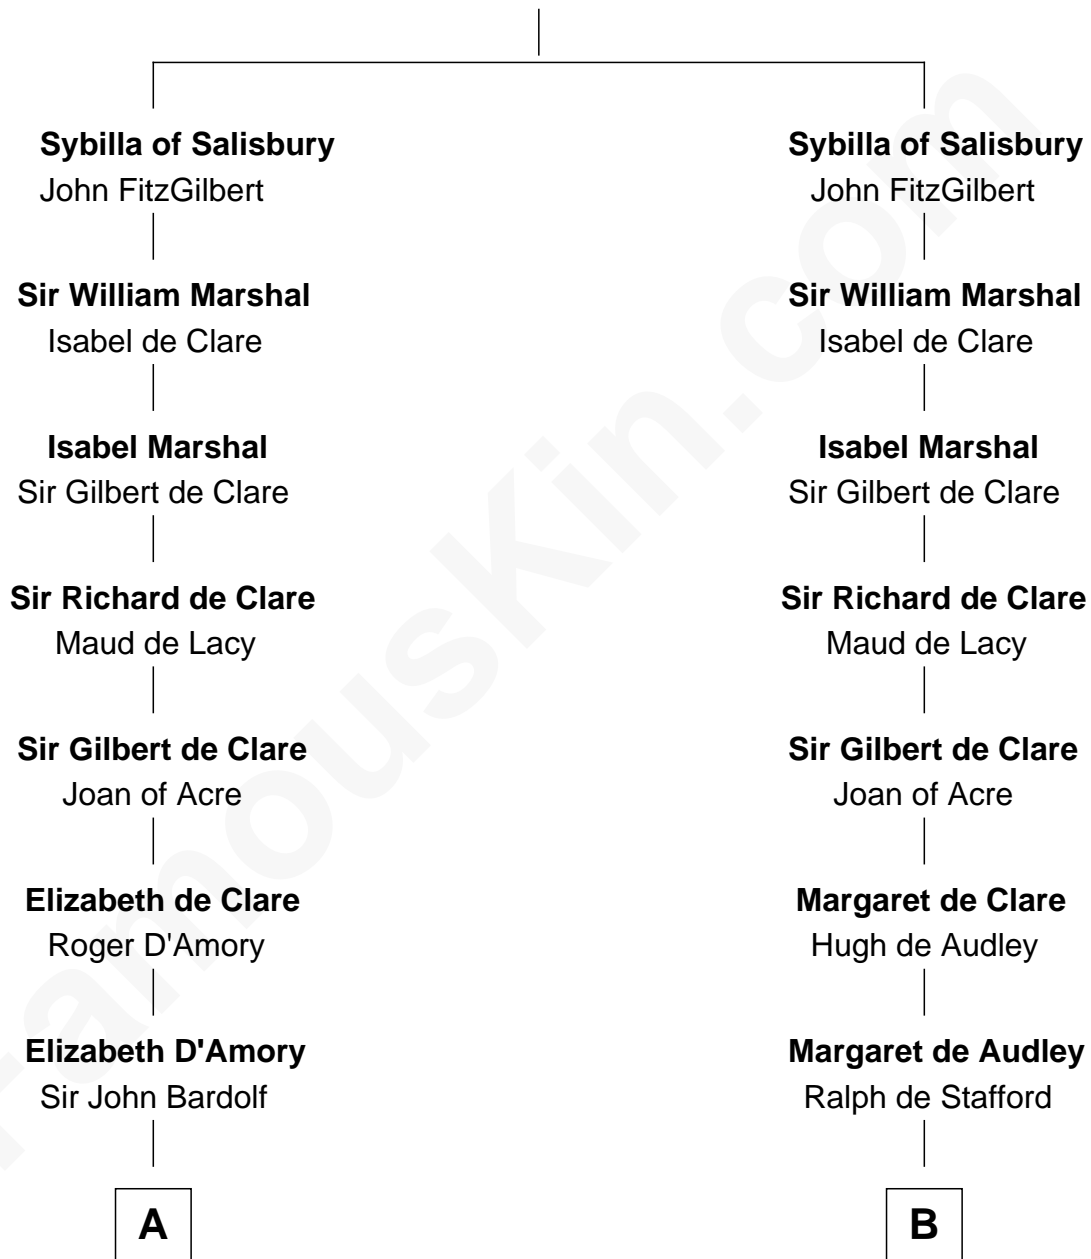

FamousKin.com

Relationship Chart of Fletcher Christian

Leader of the mutiny on the Bounty

18th cousin 2 times removed of

Jonathan Swift

Author of Gulliver's Travels

Walter of Salisbury

FamousKin.com