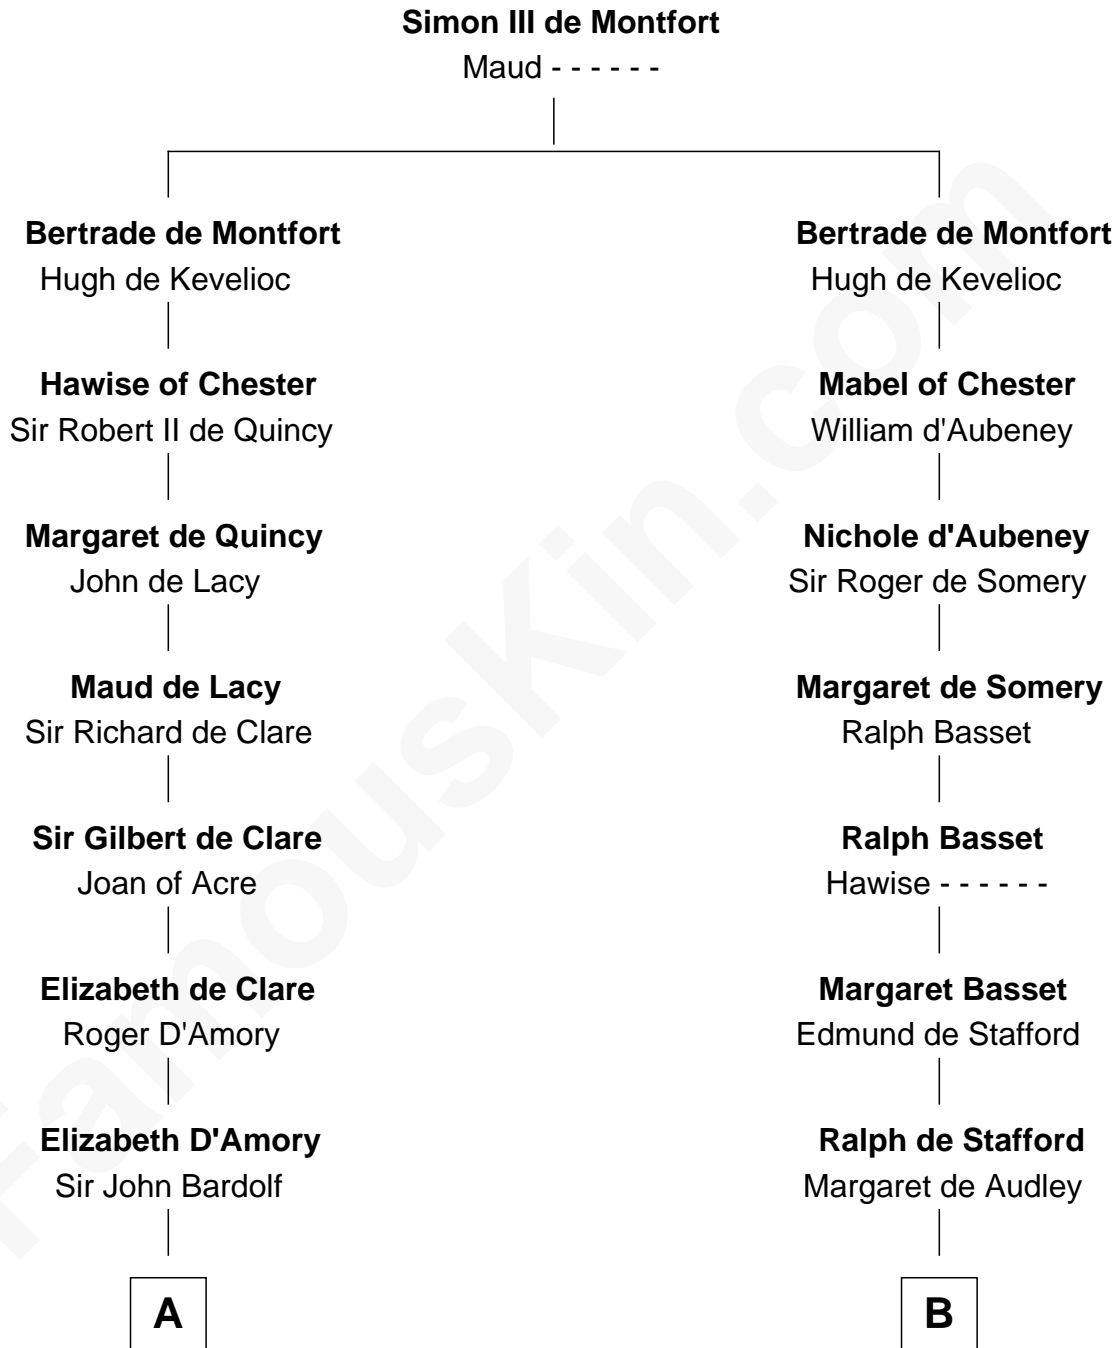

## Relationship Chart of Fletcher Christian

Leader of the mutiny on the Bounty

18th cousin 2 times removed of

**Jonathan Swift**

Author of Gulliver's Travels

FamousKin.com