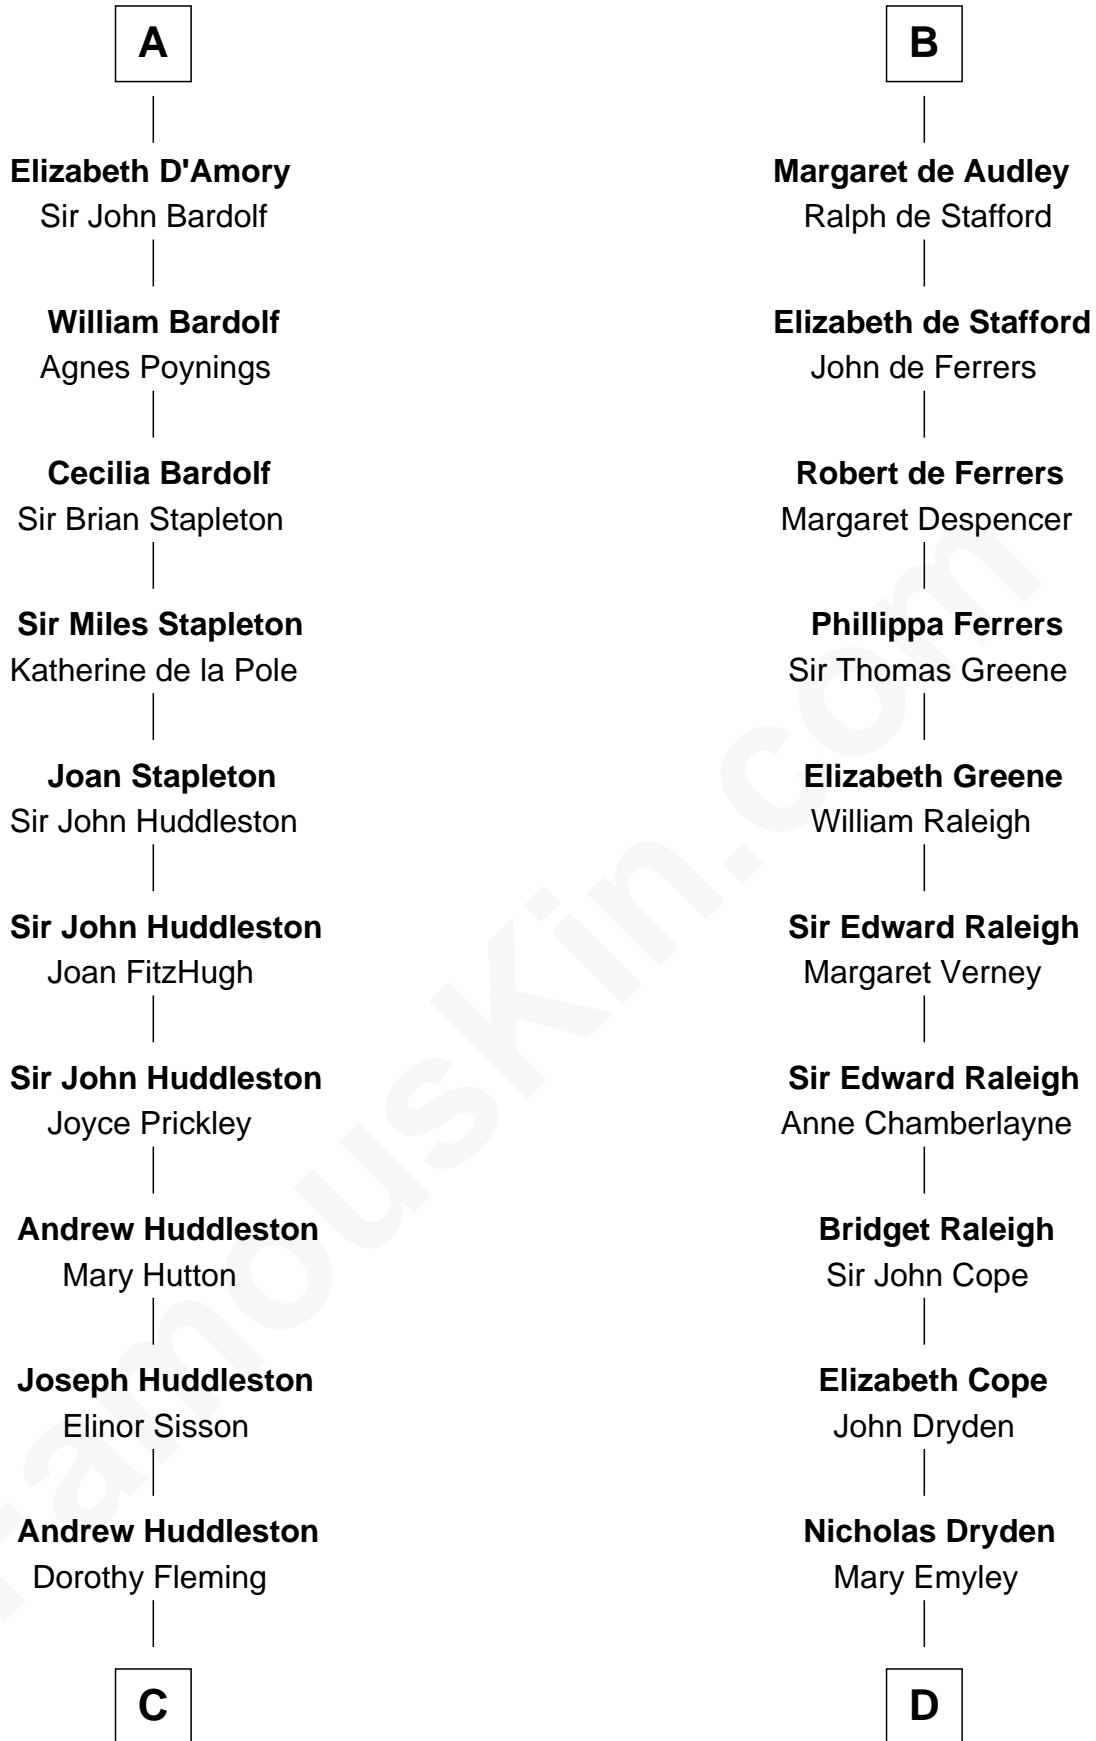

FamousKin.com

Relationship Chart of Fletcher Christian

Leader of the mutiny on the Bounty

19th cousin 2 times removed of

Jonathan Swift

Author of Gulliver's Travels

C

Mary Huddleston