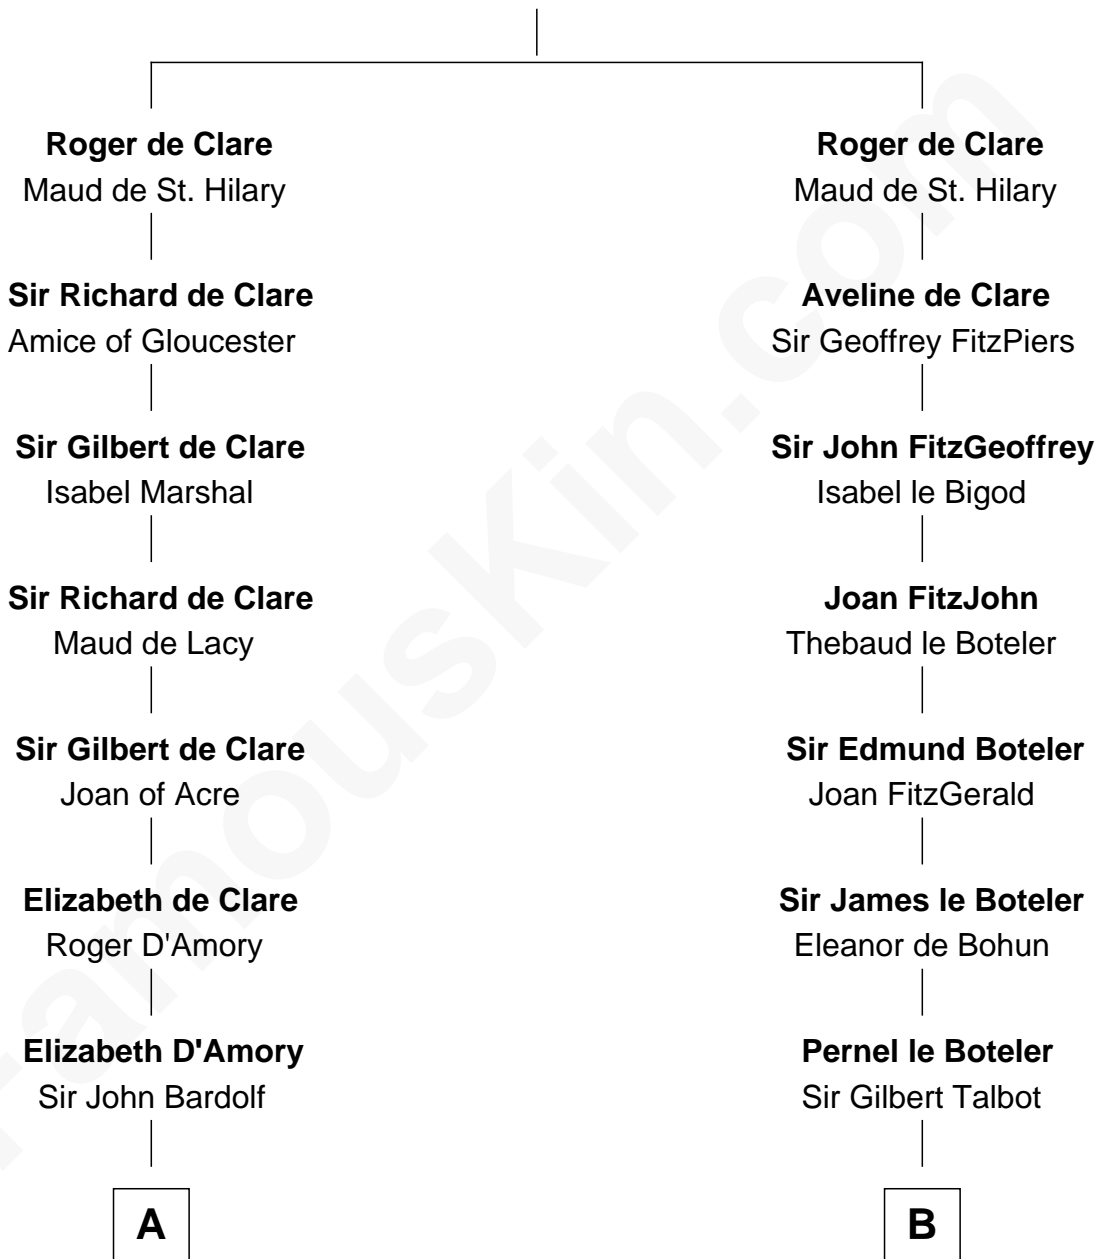

FamousKin.com

Relationship Chart of Fletcher Christian

Leader of the mutiny on the Bounty

18th cousin 2 times removed of

Jonathan Swift

Author of Gulliver's Travels

Richard Fitzgilbert de Clare
Adeliza de Meschines

FamousKin.com