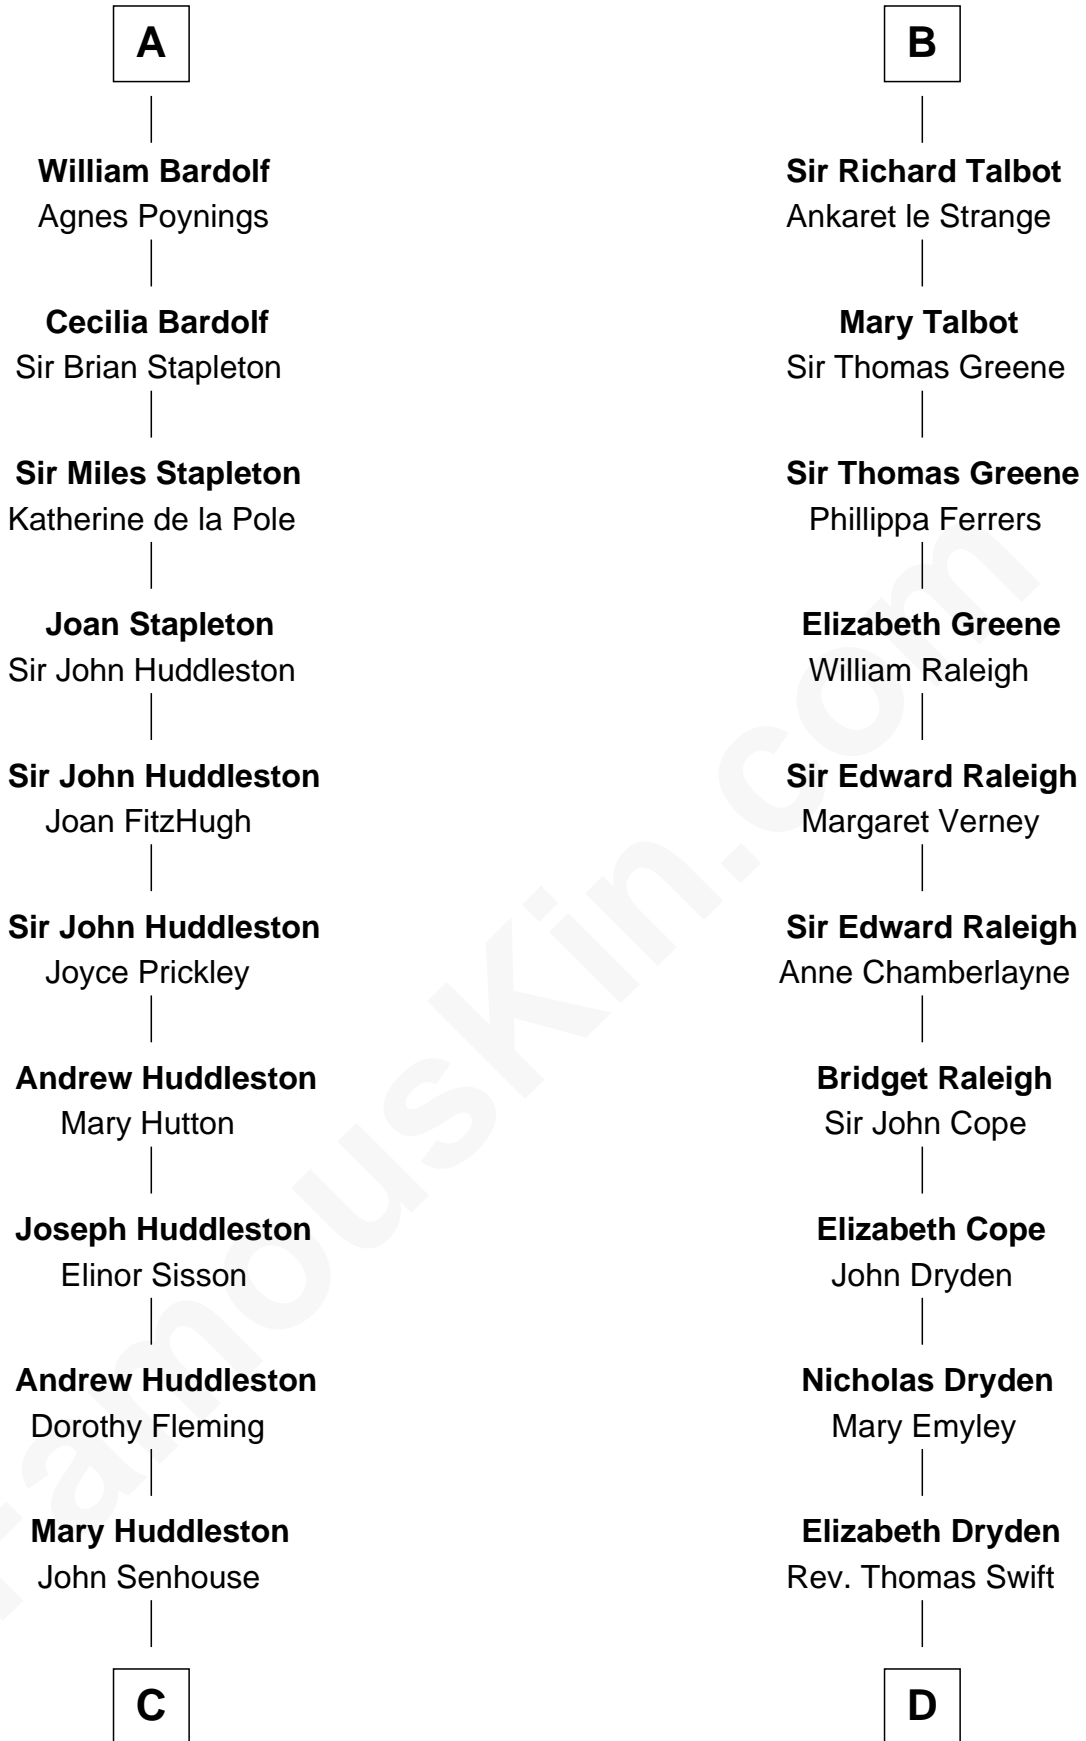

FamousKin.com

Relationship Chart of Fletcher Christian

Leader of the mutiny on the Bounty

18th cousin 2 times removed of

Jonathan Swift

Author of Gulliver's Travels

Richard Fitzgilbert de Clare
Adeliza de Meschines

FamousKin.com