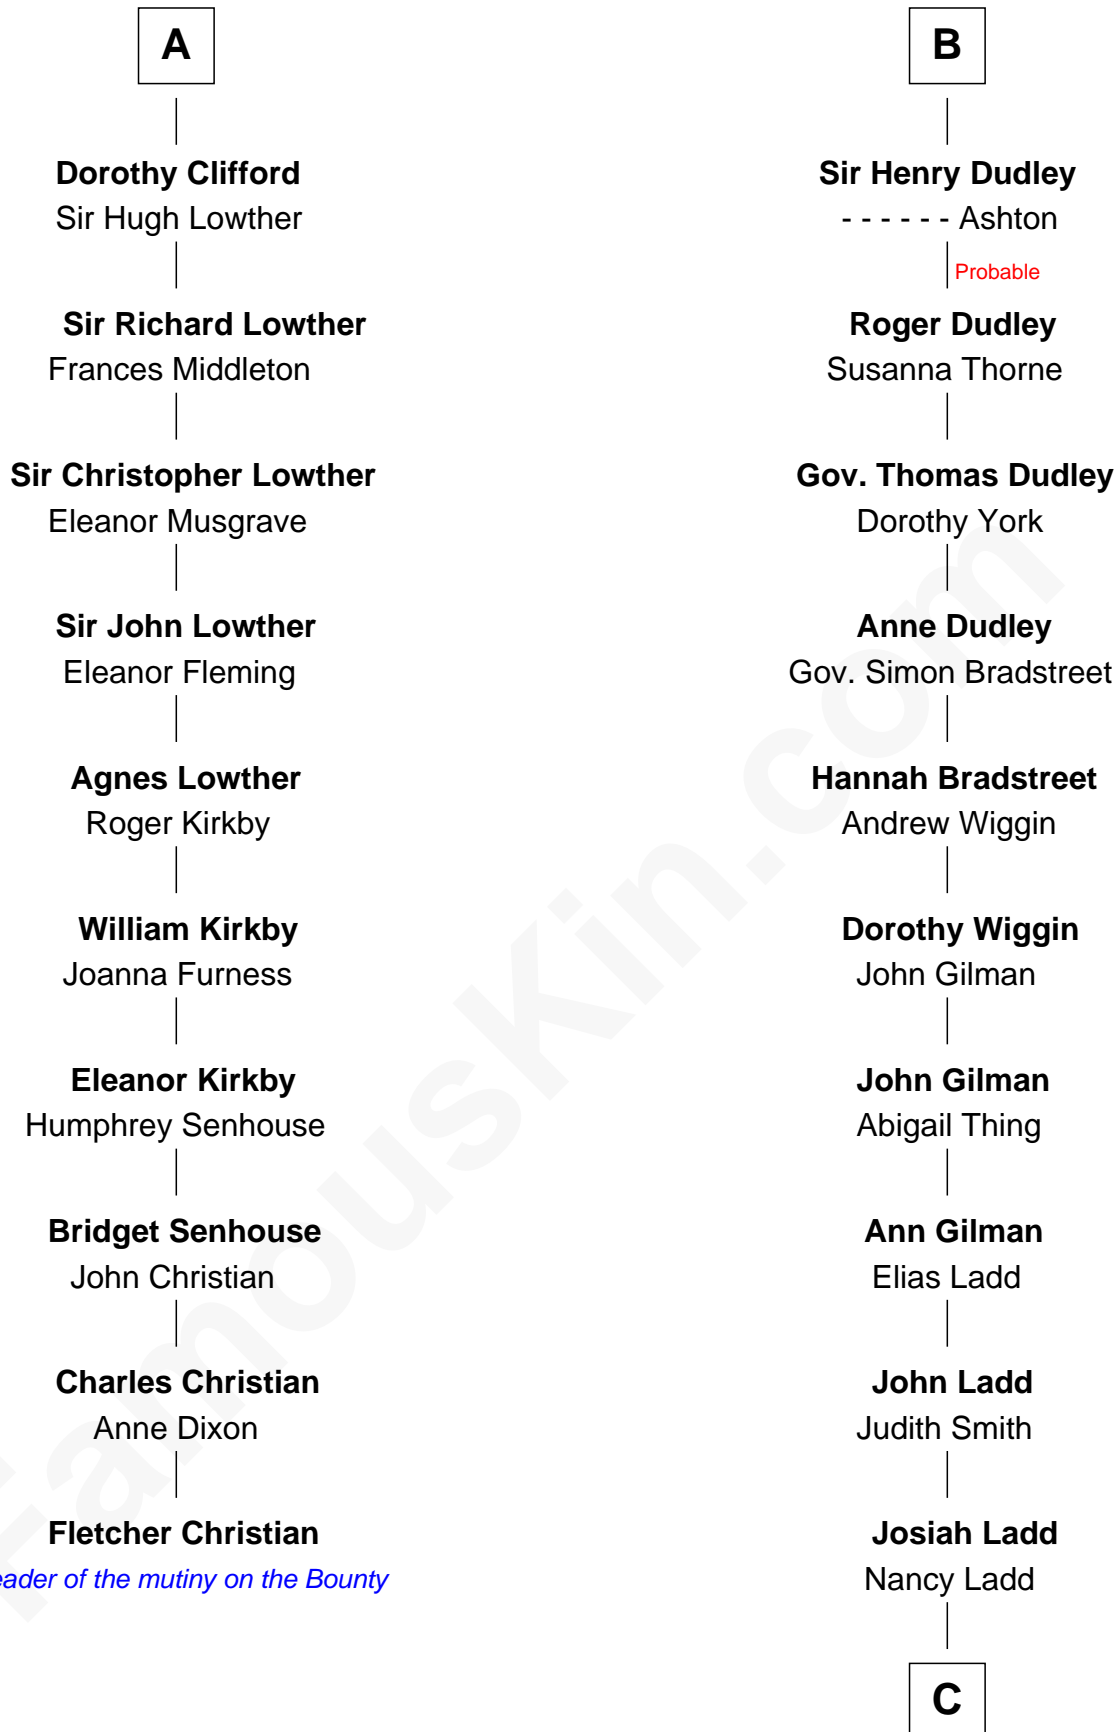

FamousKin.com

Relationship Chart of Fletcher Christian

Leader of the mutiny on the Bounty

16th cousin 4 times removed of

Alan Ladd

Movie Actor

Henry Plantagenet

Maud de Chaworth

Sir Edmund Sutton

Sir Edward Sutton

Cecily Willoughby

Sir John Sutton

Cecily Grey

B

C

—
Alvaro Ladd
Nancy Shotwell