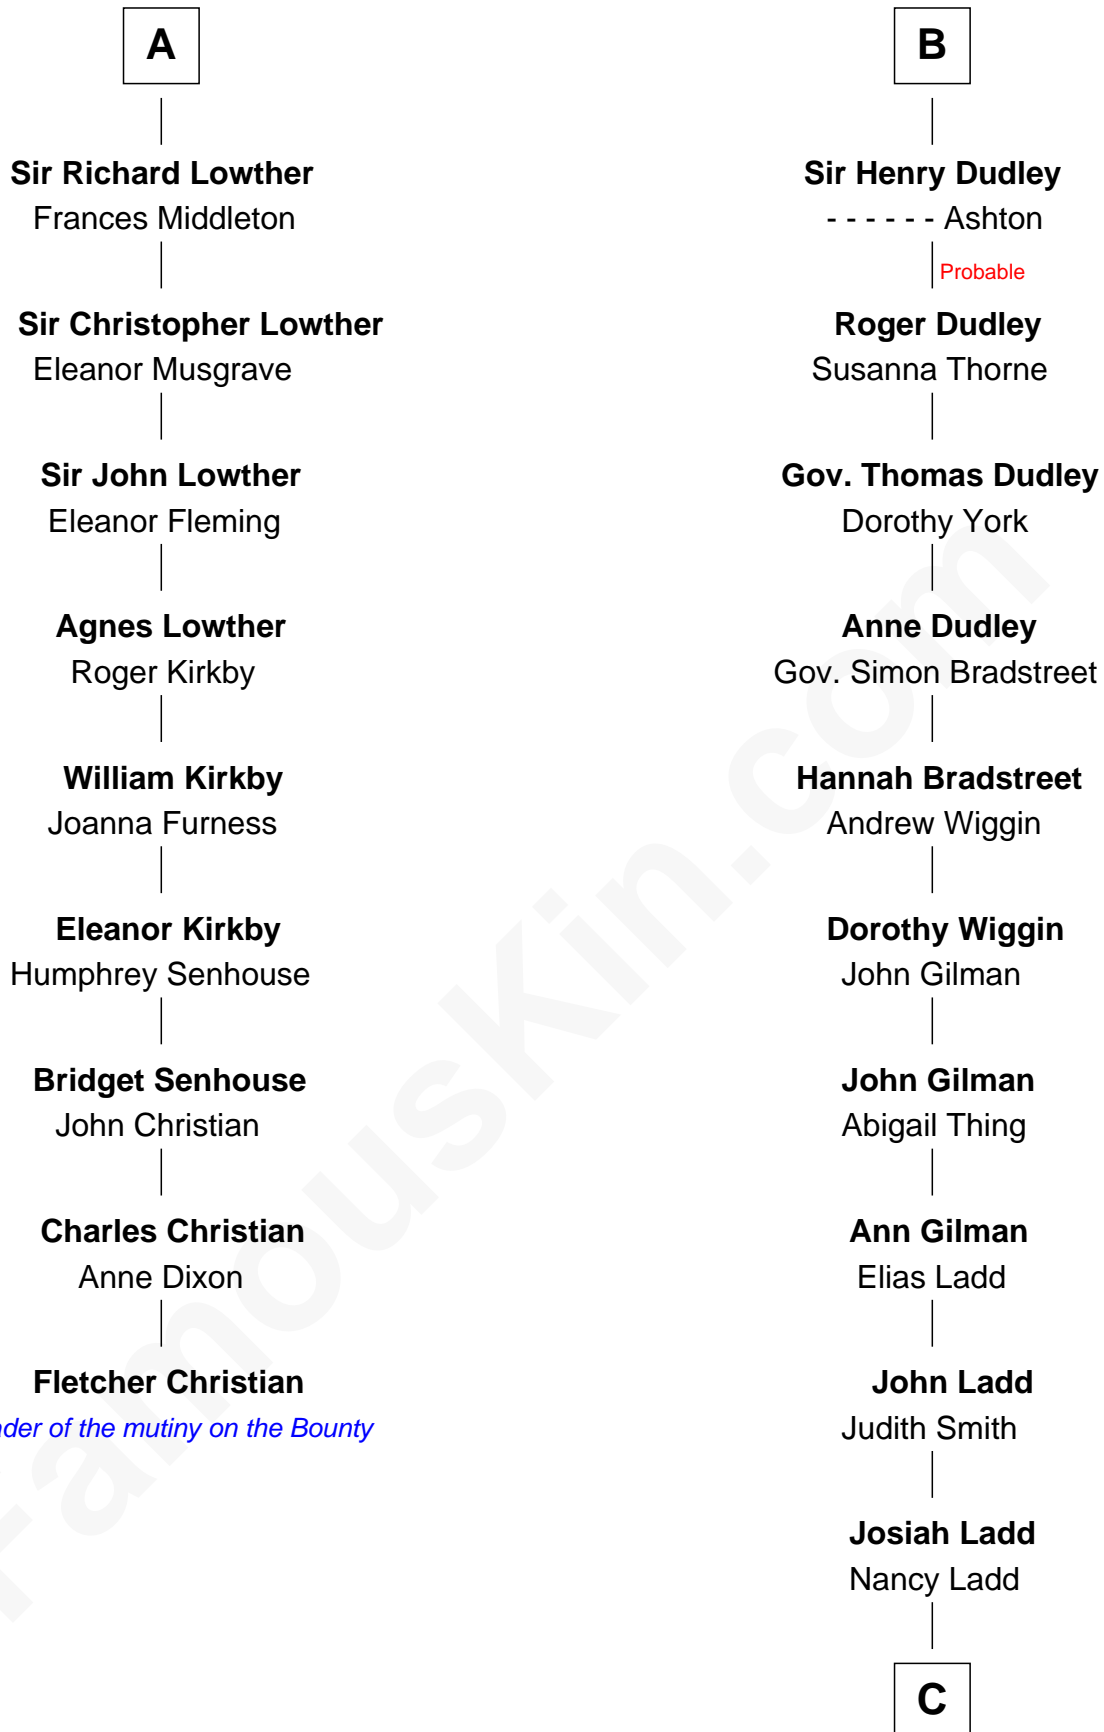

FamousKin.com

Relationship Chart of Fletcher Christian

Leader of the mutiny on the Bounty

15th cousin 5 times removed of

Alan Ladd

Movie Actor

C

Alvaro Ladd
Nancy Shotwell