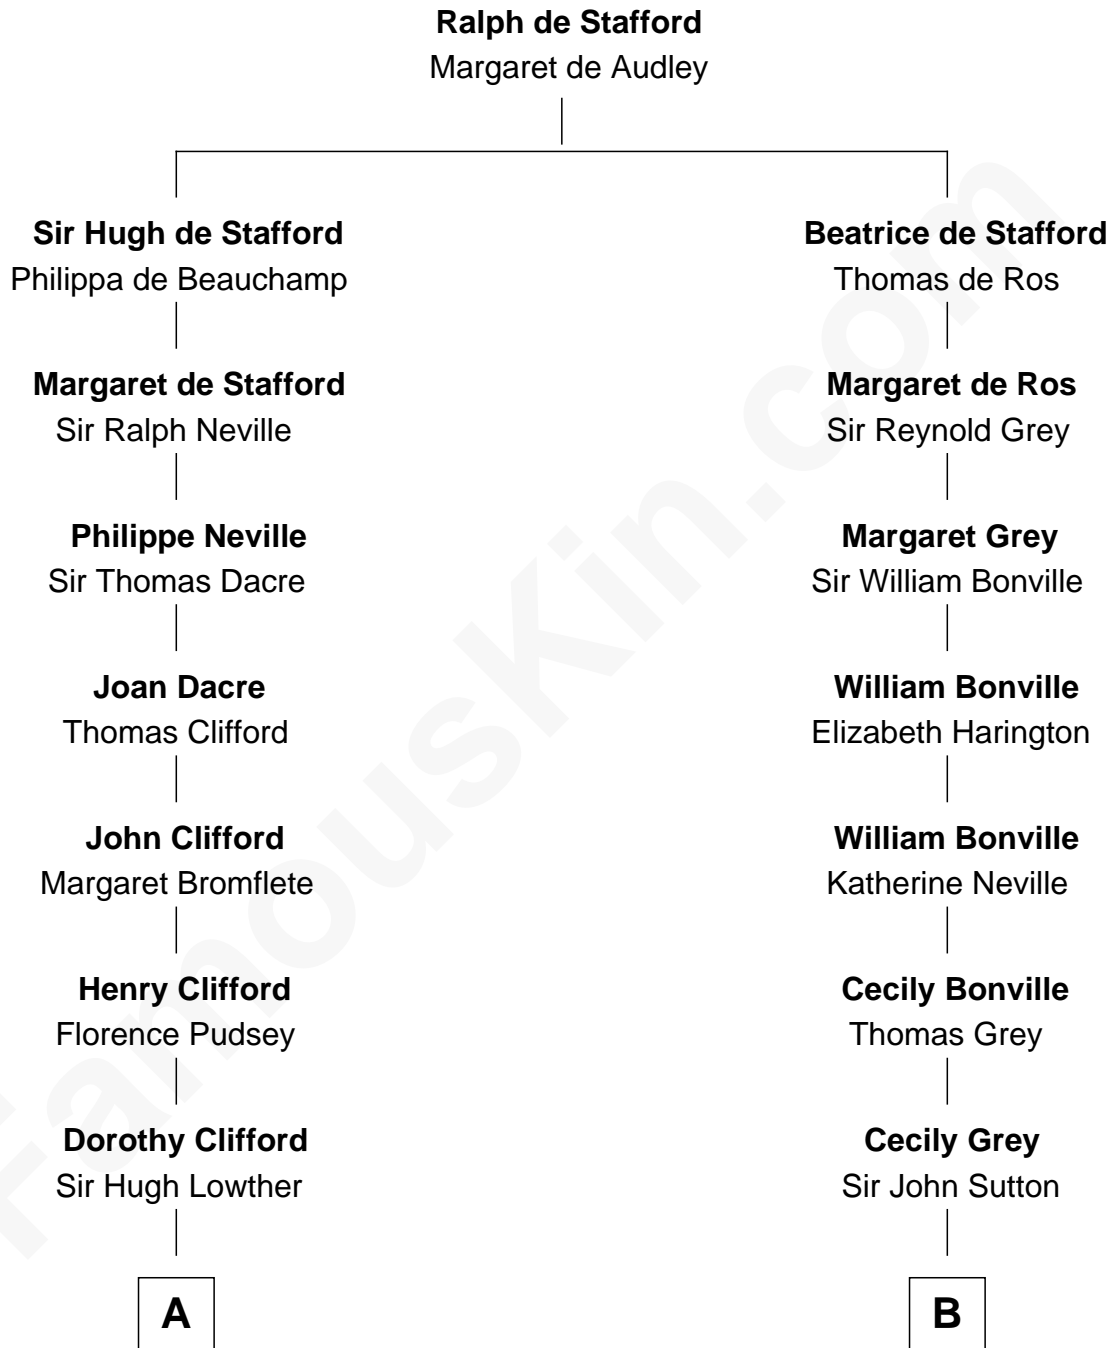

FamousKin.com

Relationship Chart of Fletcher Christian

Leader of the mutiny on the Bounty

15th cousin 5 times removed of

Alan Ladd

Movie Actor

C

Alvaro Ladd
Nancy Shotwell

Oscar F. Ladd
Julia Henrietta Meigs

Alan Harwood Ladd
Selina Raleigh

Alan Ladd
Movie Actor

FamousKin.com