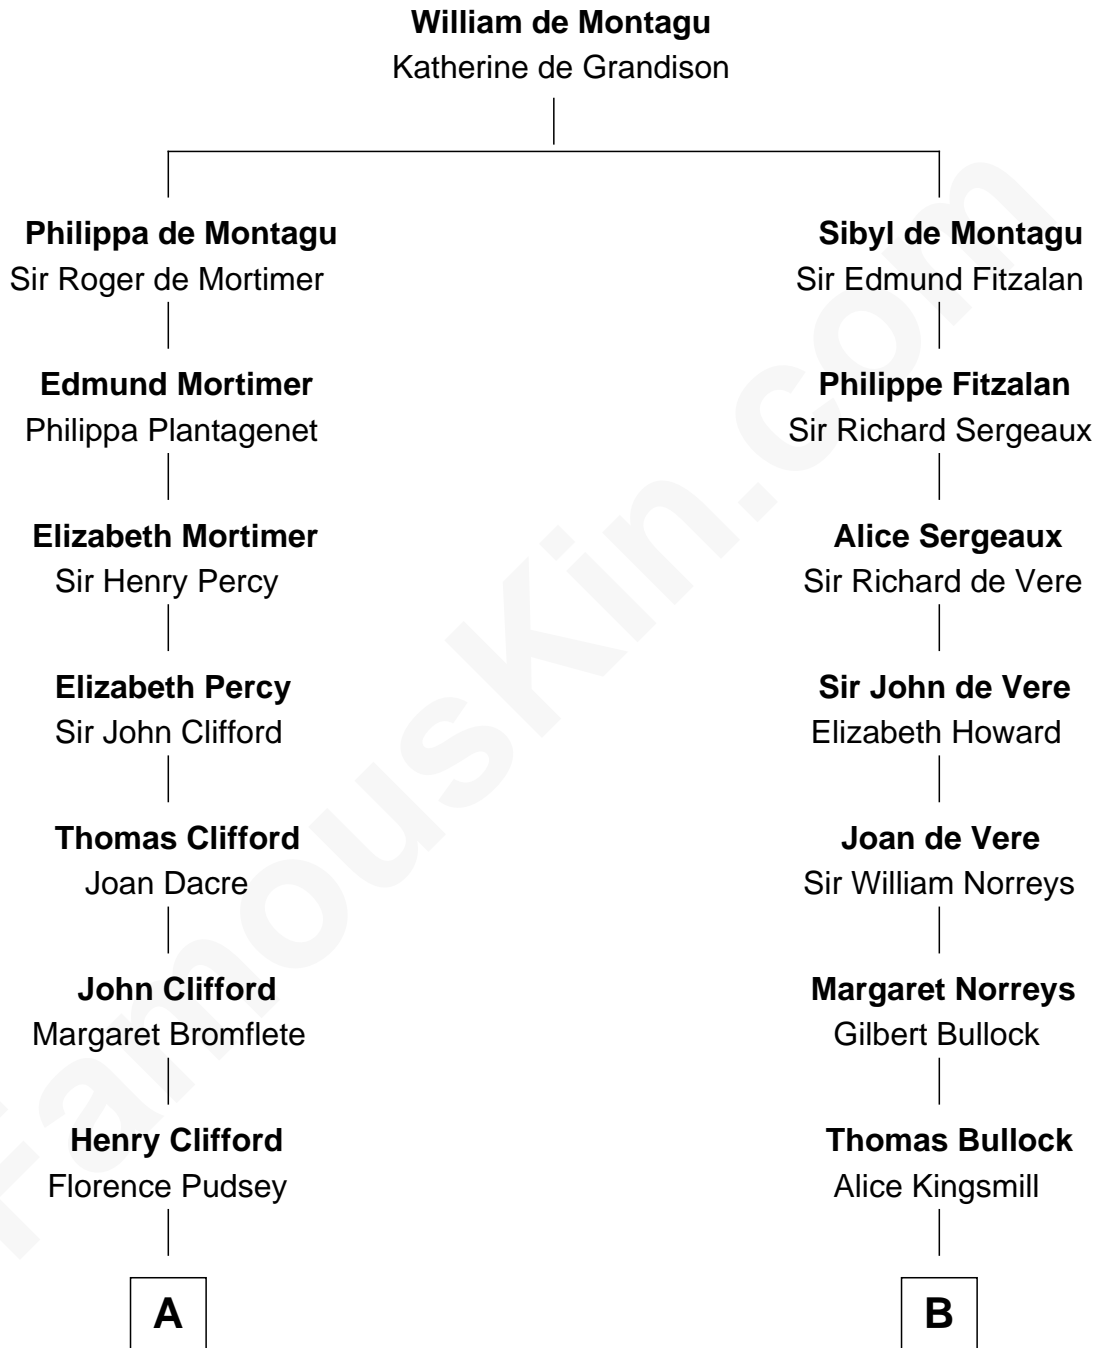

FamousKin.com

Relationship Chart of Fletcher Christian

Leader of the mutiny on the Bounty

16th cousin 2 times removed of

Alan Ladd

Movie Actor

C

Alan Harwood Ladd

Selina Raleigh

Alan Ladd

Movie Actor

FamousKin.com