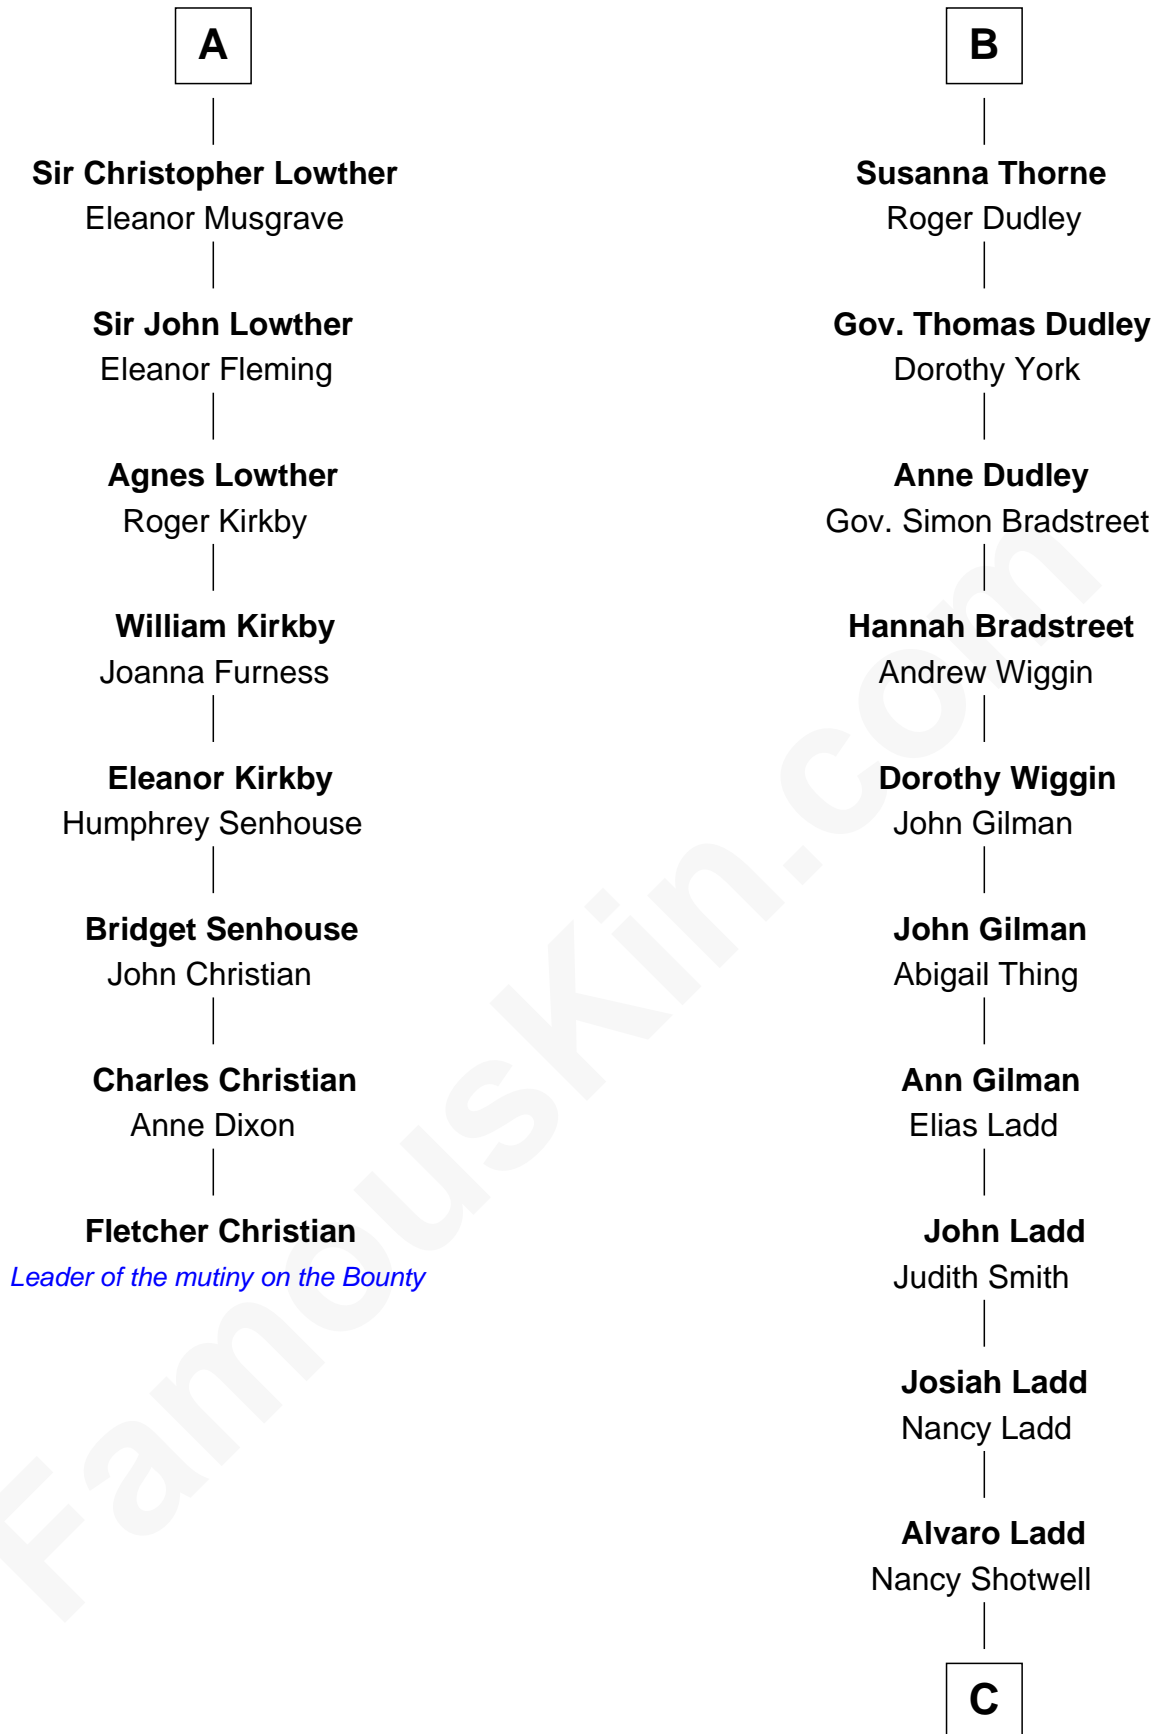

FamousKin.com

Relationship Chart of Fletcher Christian

Leader of the mutiny on the Bounty

14th cousin 5 times removed of

Alan Ladd

Movie Actor

Sir John Grey

Avice Marmion

Sir Robert Grey
Lora de St. Quintin

Elizabeth Grey
Henry FitzHugh

Eleanor Fitzhugh
Sir Henry Bromflete

Margaret Bromflete
John Clifford

Henry Clifford
Florence Pudsey

Dorothy Clifford
Sir Hugh Lowther

Sir Richard Lowther
Frances Middleton

A

Maud Grey

Sir Thomas Harcourt

Sir Thomas Harcourt
Jane Fraunceys

Sir Richard Harcourt
Edith St. Clair

Alice Harcourt
William Bessiles

Elizabeth Bessiles
Richard Fettiplace

Anne Fettiplace
Edward Purefoy

Mary Purefoy
Thomas Thorne

B

C

Oscar F. Ladd

Julia Henrietta Meigs

Alan Harwood Ladd

Selina Raleigh

Alan Ladd