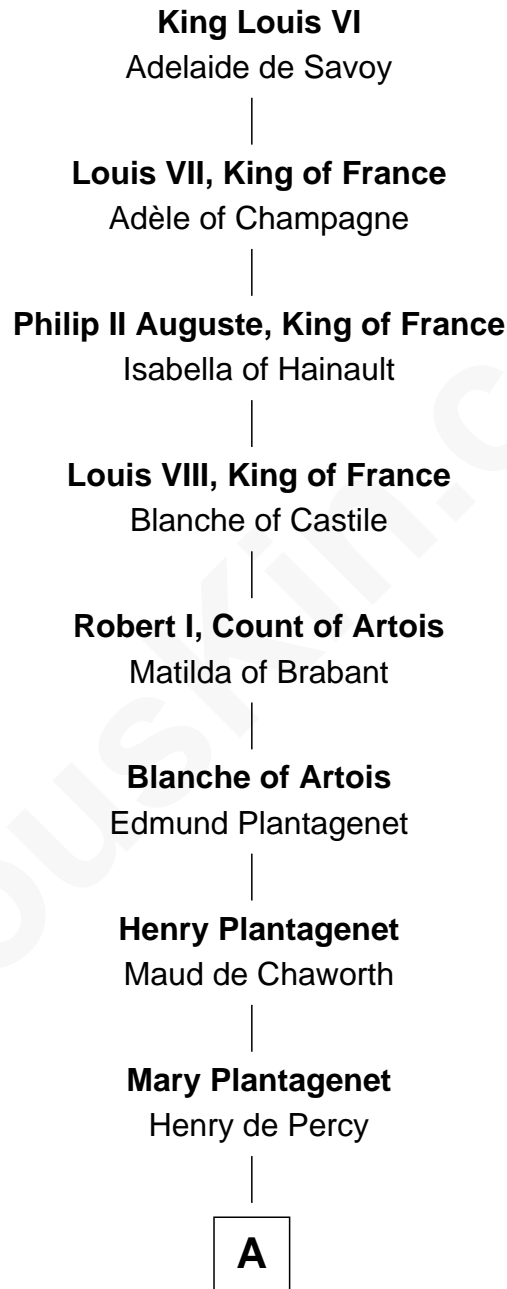

FamousKin.com

Relationship Chart of Fletcher Christian

Leader of the mutiny on the Bounty

21st Great-grandson of

King Louis VI
King of France

A

—
Sir Henry Percy
Margaret de Neville

—
Sir Henry Percy
Elizabeth Mortimer

—
Elizabeth Percy
Sir John Clifford

—
Thomas Clifford
Joan Dacre

—
John Clifford
Margaret Bromflete

—
Henry Clifford
Florence Pudsey

—
Dorothy Clifford
Sir Hugh Lowther

—
Sir Richard Lowther
Frances Middleton

—
Eleanor Kirkby

Humphrey Senhouse

—
Bridget Senhouse

John Christian

—
Charles Christian

Anne Dixon

—
Fletcher Christian

Leader of the mutiny on the Bounty