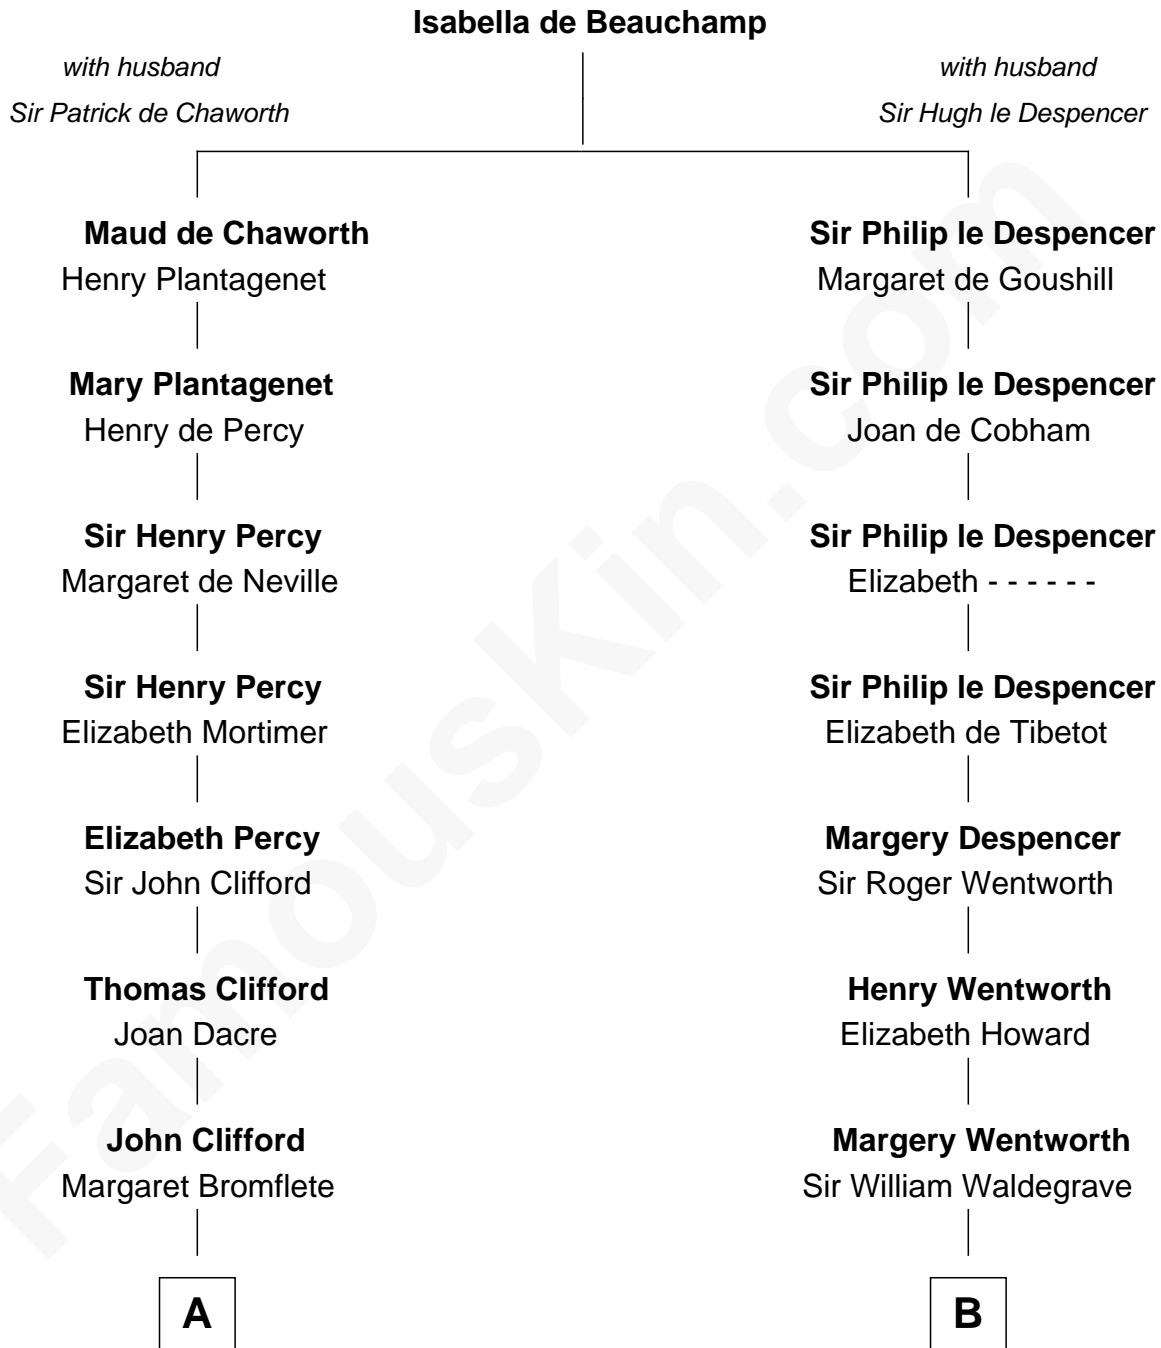

FamousKin.com

Relationship Chart of Fletcher Christian

Leader of the mutiny on the Bounty

17th cousin 4 times removed of

John Ritter

TV and Movie Actor

C

Pliny Lothrop Fox

Laura Utley Riddle

William P. L. Fox

Harriett Lucina Tilton

Harriett Fay Fox

Dr. Harry Thomas Southworth

Dorothy Fay Southworth

Woodward Maurice Ritter

John Ritter