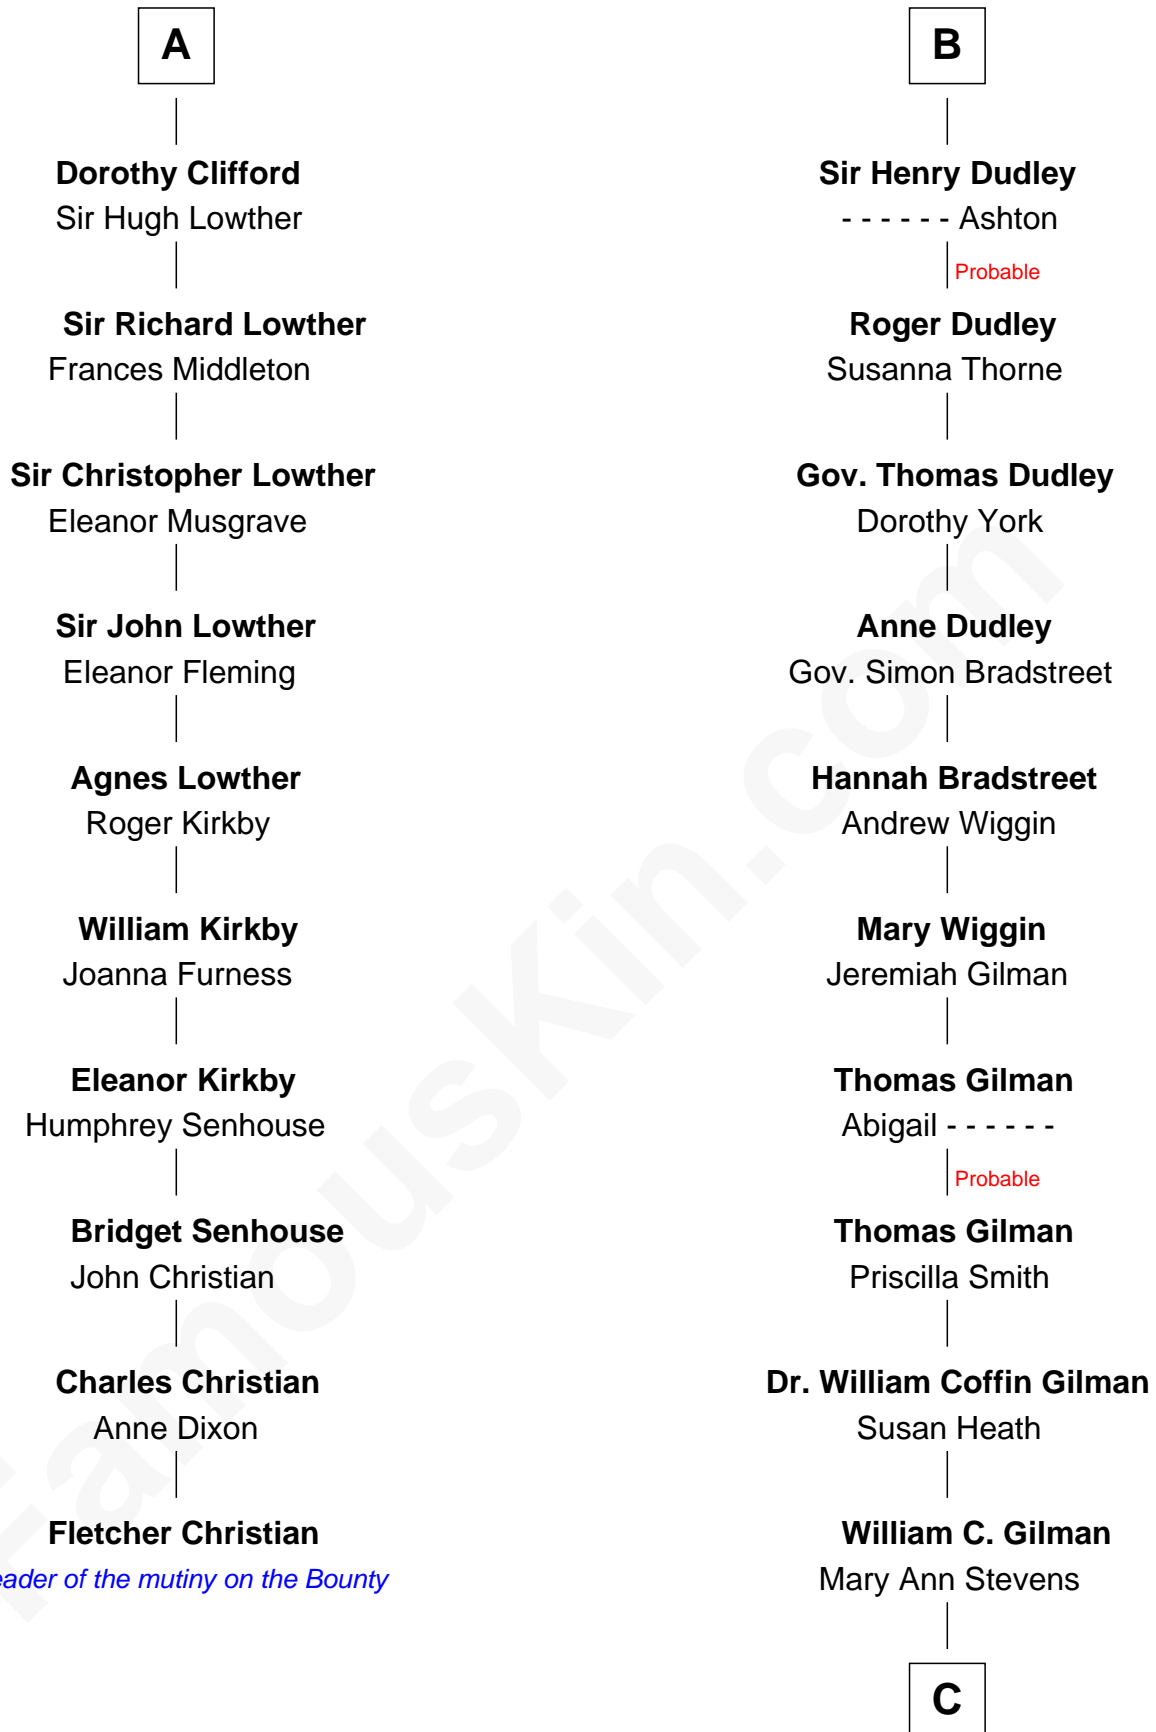

FamousKin.com

Relationship Chart of Fletcher Christian

Leader of the mutiny on the Bounty

16th cousin 4 times removed of

George Hamilton

TV and Movie Actor

Henry Plantagenet

Maud de Chaworth

Mary Plantagenet

Henry de Percy

Sir Henry Percy

Margaret de Neville

Sir Henry Percy

Elizabeth Mortimer

Elizabeth Percy

Sir John Clifford

Richard Fitzalan

Alice Fitzalan

Sir Thomas de Holand

Eleanor Holand

Edward Cherleton

Joyce Cherleton

Sir John Tiptoft

Joyce Tiptoft

Sir Edmund Sutton

Sir Edward Sutton

Cecily Willoughby

Sir John Sutton

Cecily Grey

B

C

George C. Gilman
Elizabeth Melissa Lane