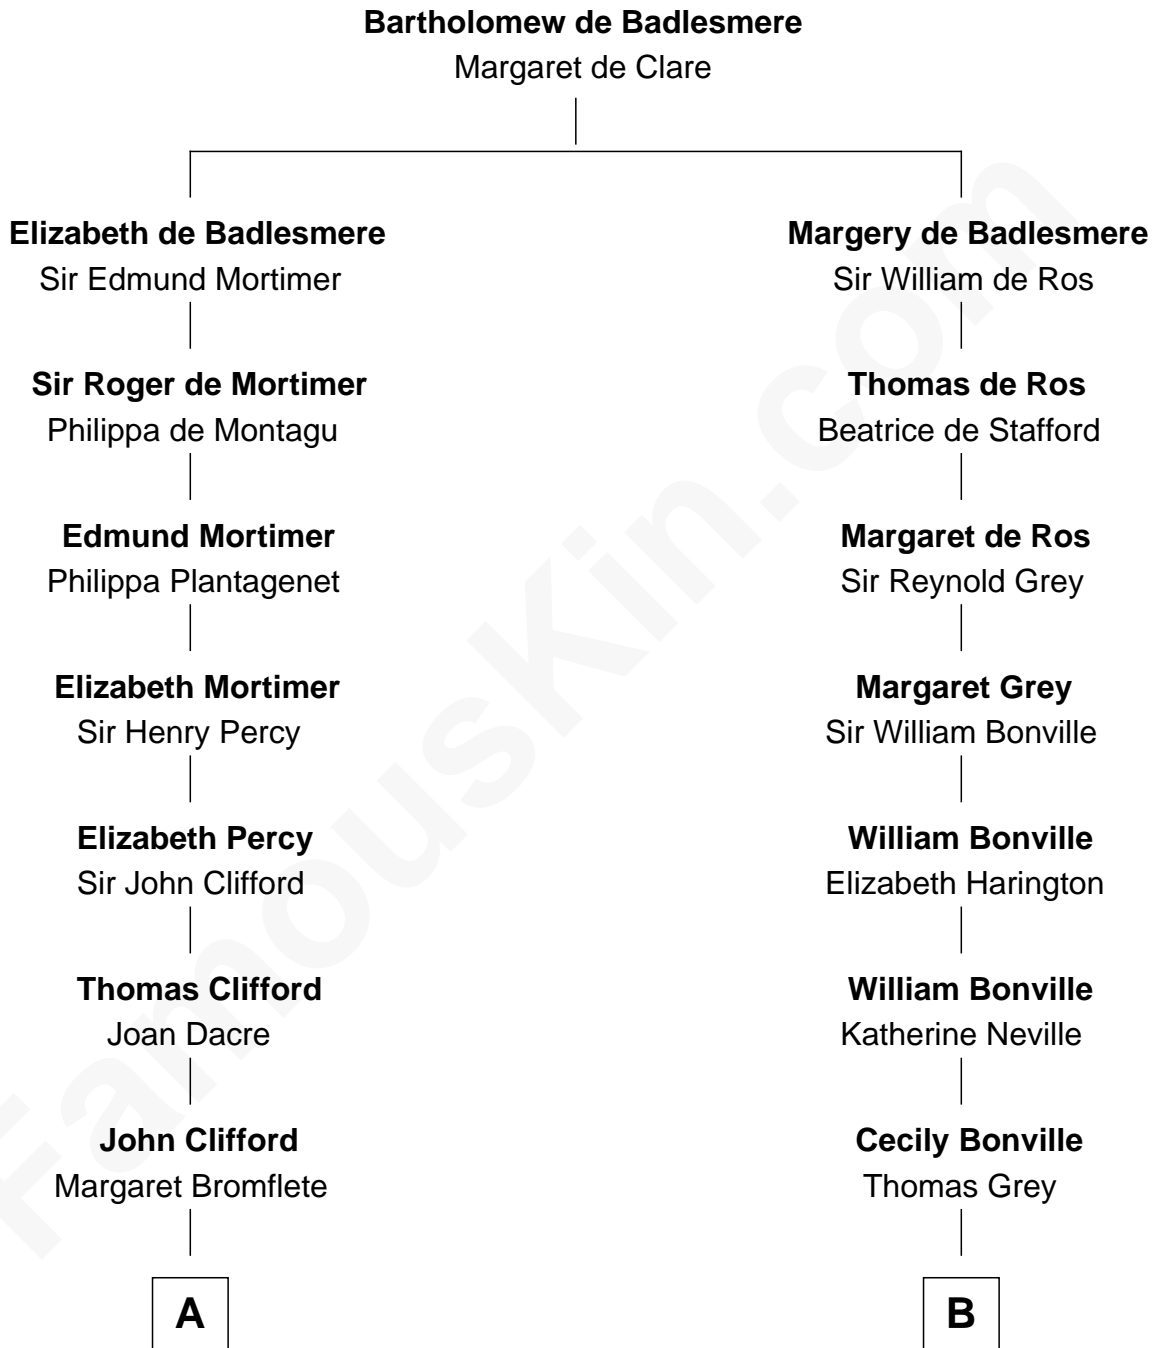

FamousKin.com

Relationship Chart of Fletcher Christian

Leader of the mutiny on the Bounty

17th cousin 4 times removed of

George Hamilton

TV and Movie Actor

C

William C. Gilman

Mary Ann Stevens

George C. Gilman

Elizabeth Melissa Lane

Lillian C. Gilman

Harry Fuller Hamilton

George William Hamilton

Anne Lucille Stevens

George Hamilton