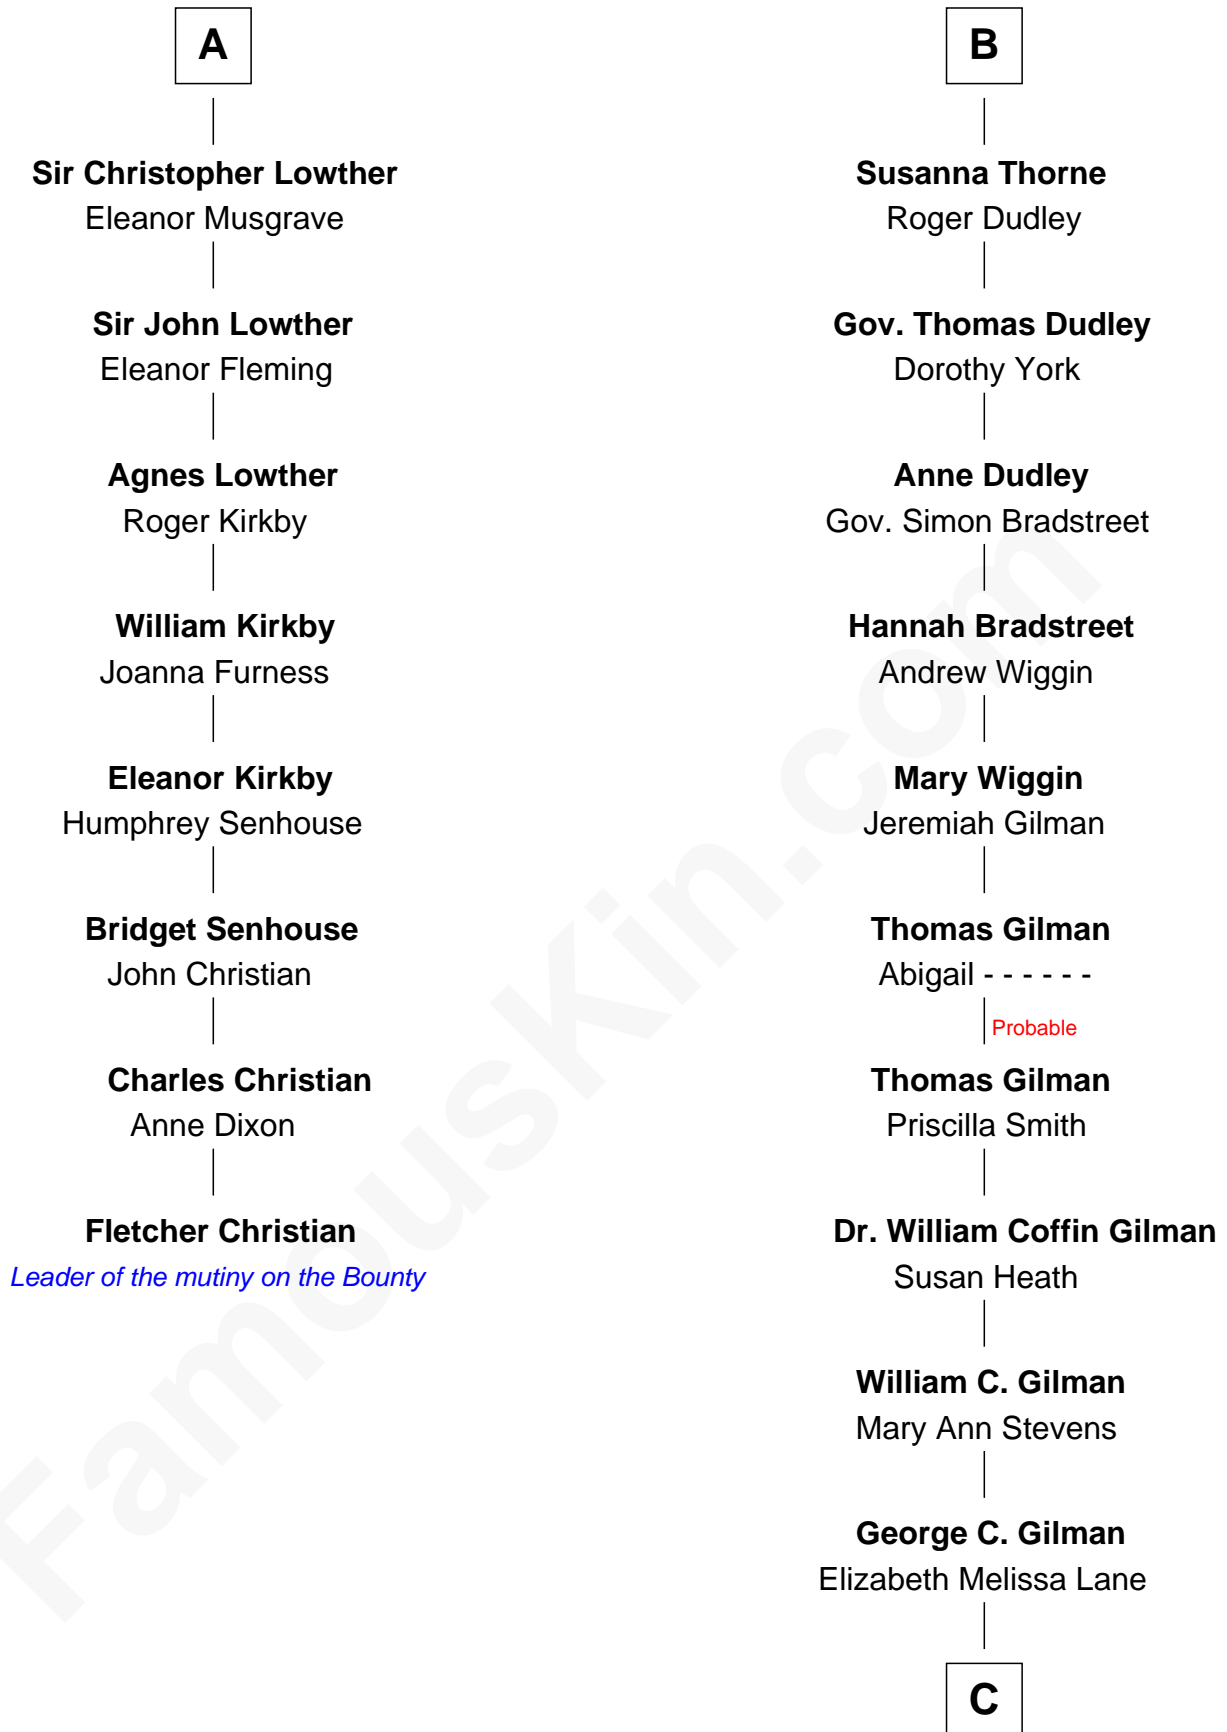

FamousKin.com

Relationship Chart of Fletcher Christian

Leader of the mutiny on the Bounty

14th cousin 5 times removed of

George Hamilton

TV and Movie Actor

C

Lillian C. Gilman
Harry Fuller Hamilton

George William Hamilton
Anne Lucille Stevens

George Hamilton
TV and Movie Actor

FamousKin.com