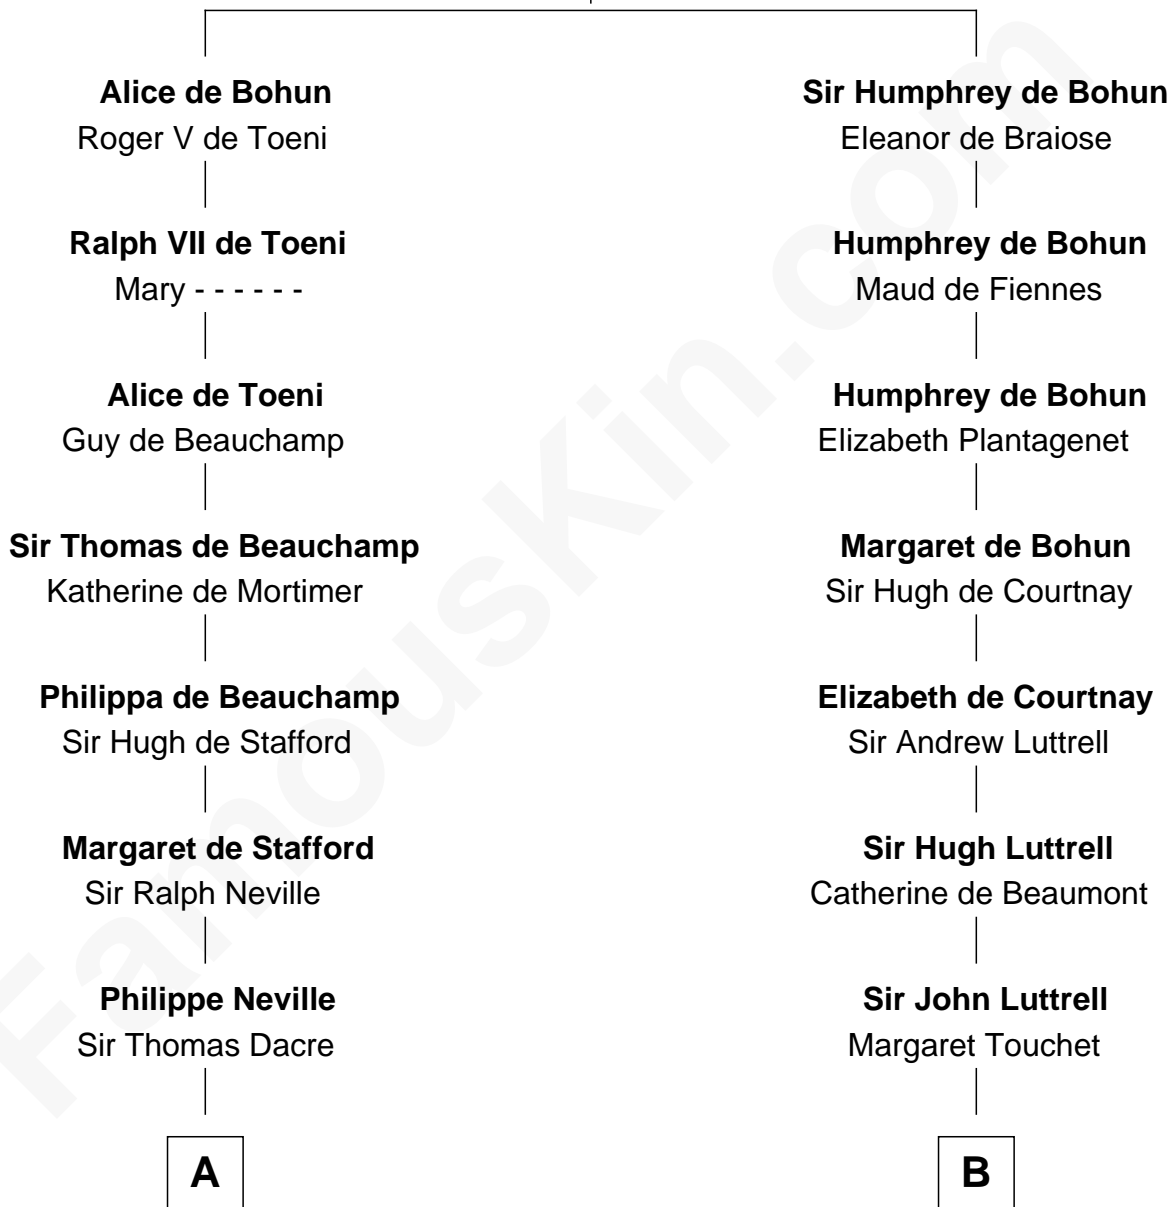

FamousKin.com

Relationship Chart of Fletcher Christian

Leader of the mutiny on the Bounty

19th cousin of

Herman Melville

Author of Moby Dick

Sir Humphrey de Bohun

Maud of Eu

C

Bridget Senhouse

John Christian

Charles Christian

Anne Dixon

Fletcher Christian

Leader of the mutiny on the Bounty

D