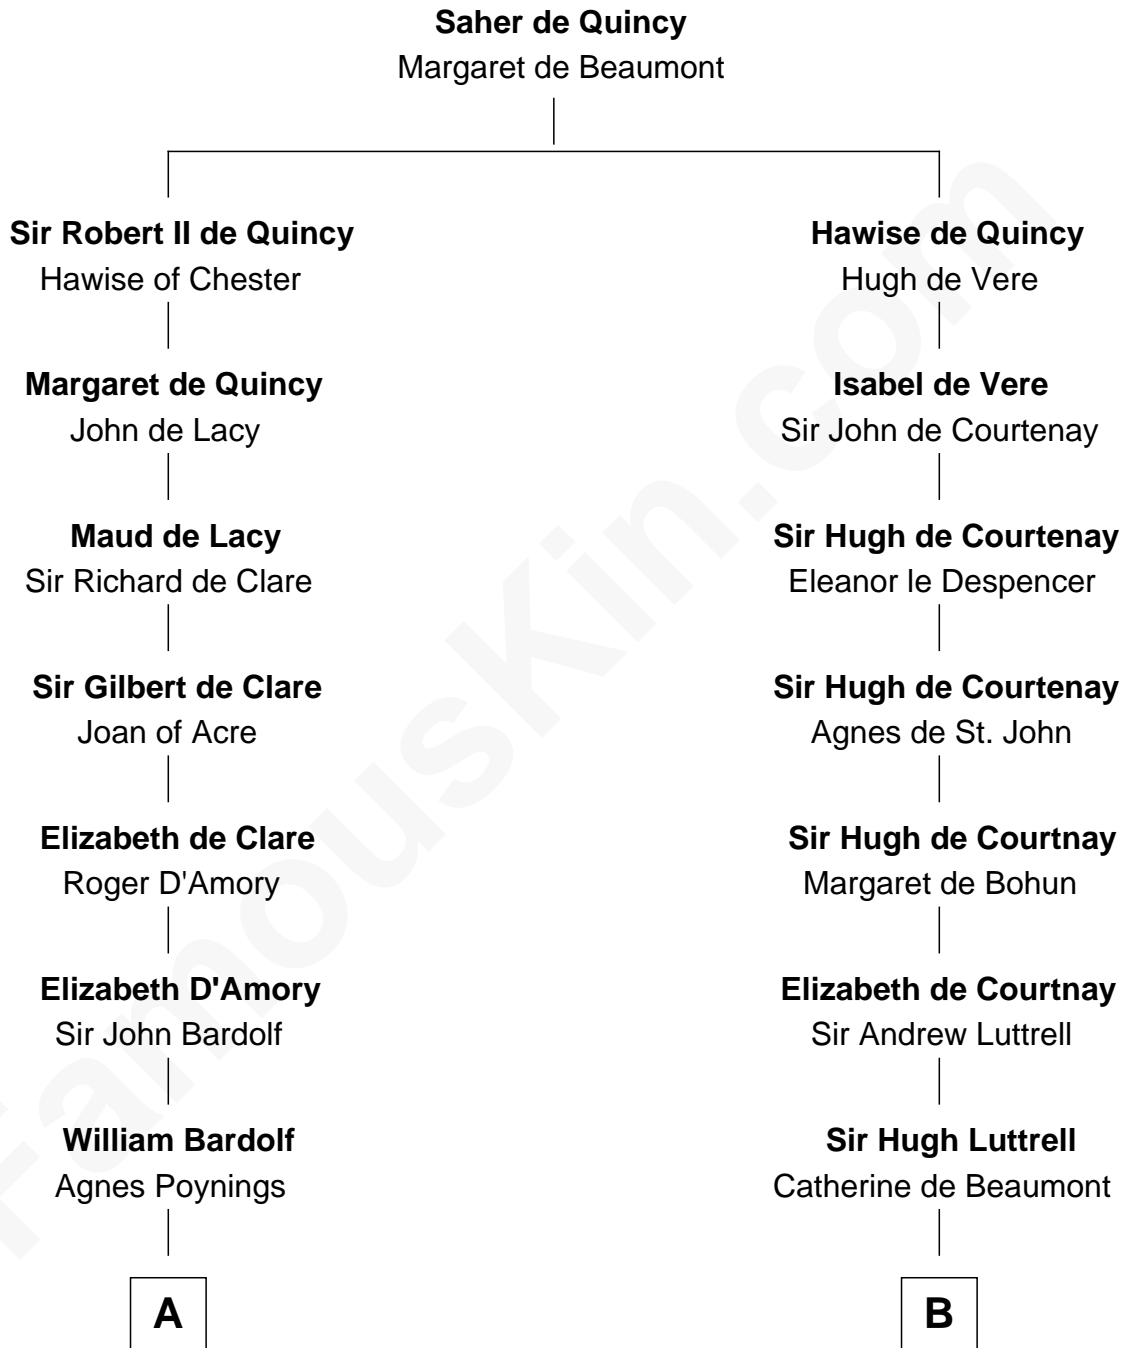

# FamousKin.com

## Relationship Chart of Fletcher Christian

*Leader of the mutiny on the Bounty*

19th cousin 1 time removed of

**Herman Melville**

*Author of Moby Dick*

**C**

**Bridget Senhouse**

John Christian

**Charles Christian**

Anne Dixon

**Fletcher Christian**

*Leader of the mutiny on the Bounty*

**D**

**Mercy Greenleaf**

John Scollay

**Priscilla Scollay**