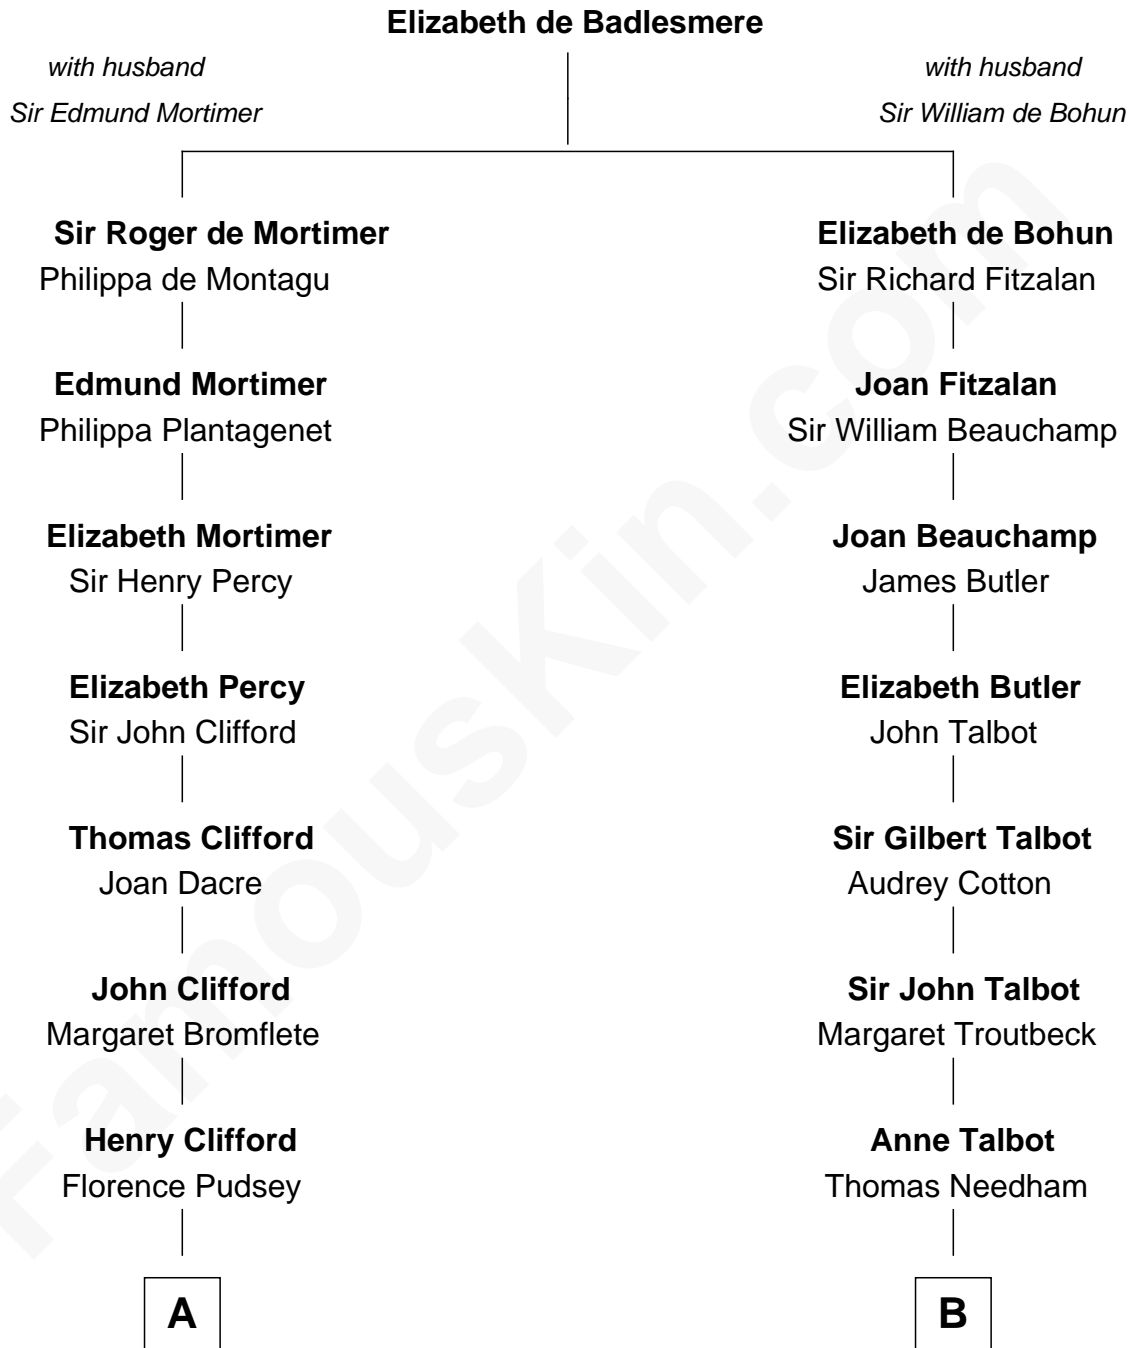

FamousKin.com

Relationship Chart of Fletcher Christian

Leader of the mutiny on the Bounty

16th cousin 3 times removed of

Dick Clark

Radio and TV Host

C

Charles Fuller Barnard

Anna May Aldridge

Julia Fuller Barnard

Richard Augustus Clark

Dick Clark

Radio and TV Host

FamousKin.com