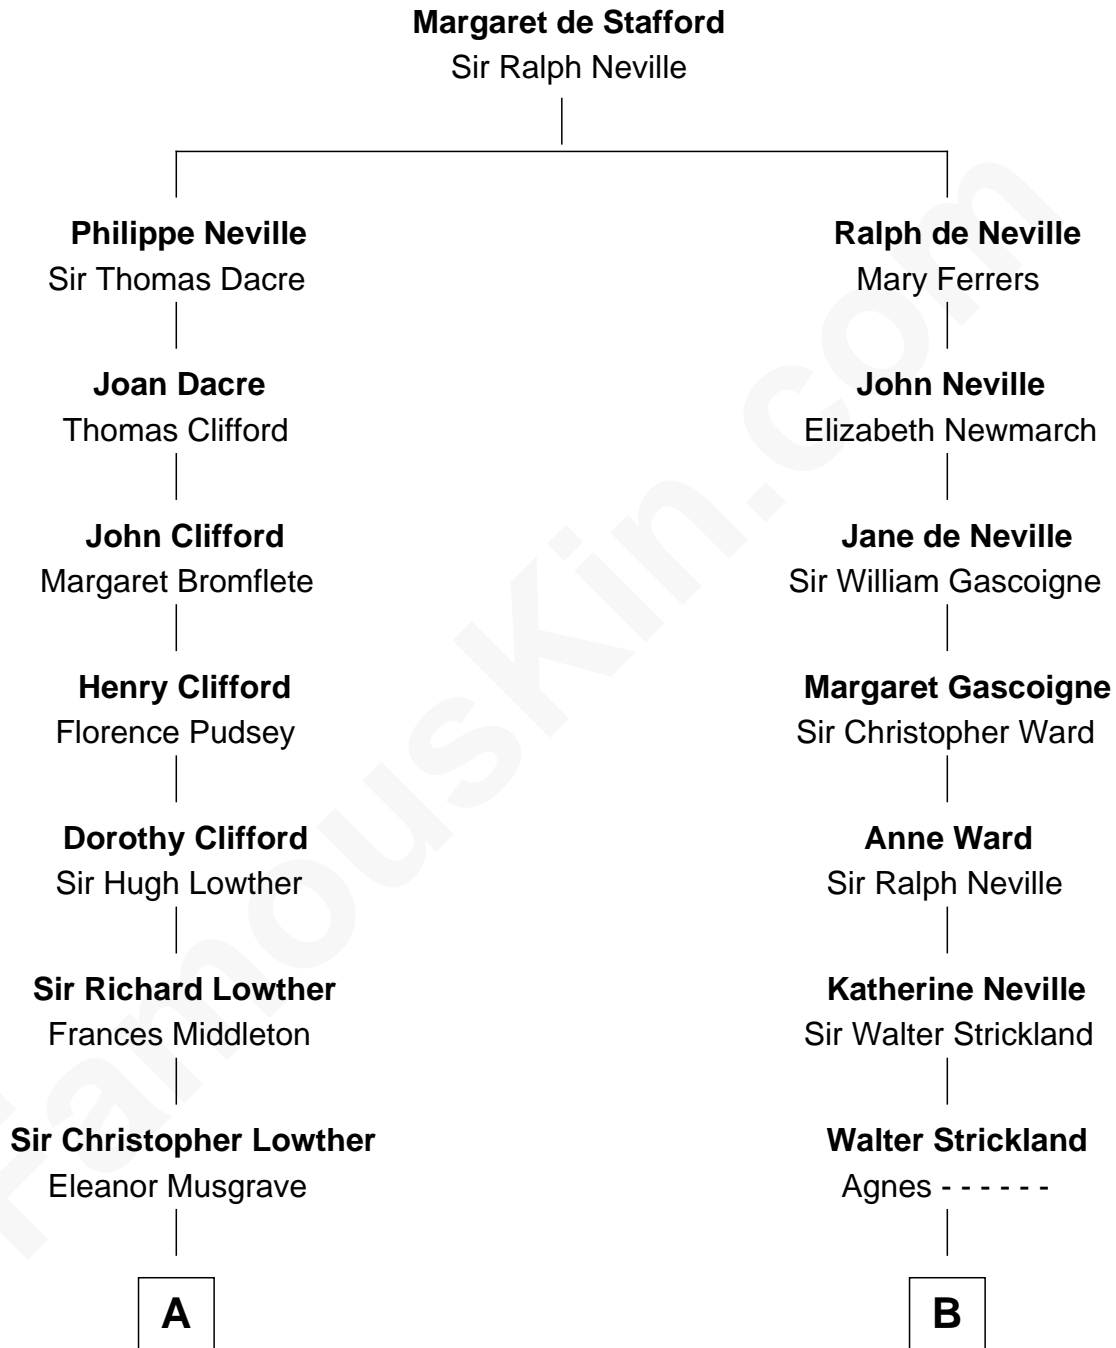

# FamousKin.com

## Relationship Chart of Fletcher Christian

Leader of the mutiny on the Bounty

13th cousin 3 times removed of

**Charles A. Pillsbury**

Co-Founder of C.A. Pillsbury Co.

**A**

**Sir John Lowther**

Eleanor Fleming

**Agnes Lowther**

Roger Kirkby

**William Kirkby**

Joanna Furness

**Eleanor Kirkby**

Humphrey Senhouse

**Bridget Senhouse**

John Christian

**Charles Christian**

Anne Dixon

**Fletcher Christian**

*Leader of the mutiny on the Bounty*

**B**

**Ellen Strickland**

John Carleton

**Walter Carleton**