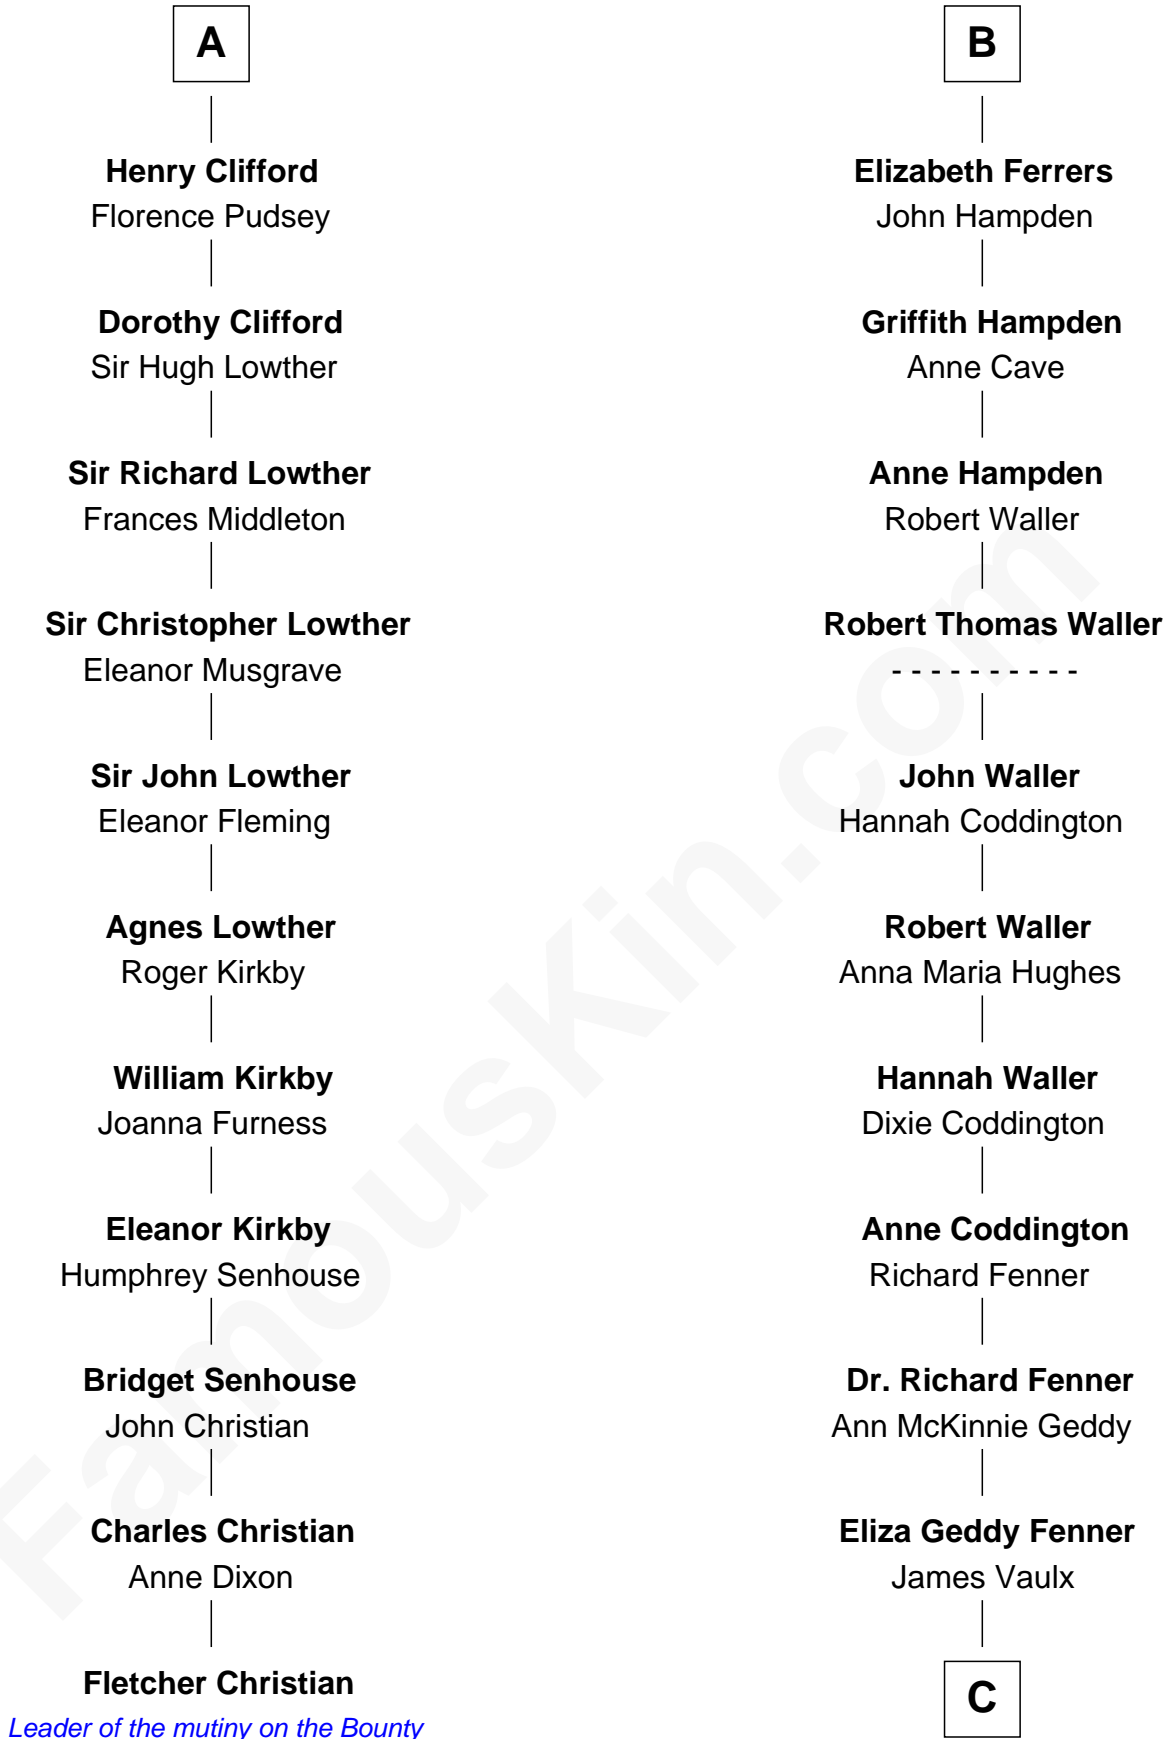

FamousKin.com

Relationship Chart of Fletcher Christian

Leader of the mutiny on the Bounty

17th cousin 3 times removed of

John McCain

U.S. Senator from Arizona

Bartholomew de Badlesmere

Margaret de Clare

Elizabeth de Badlesmere

Sir Edmund Mortimer

Sir Roger de Mortimer

Philippa de Montagu

Edmund Mortimer

Philippa Plantagenet

Elizabeth Mortimer

Sir Henry Percy

Sir Thomas Ferrers

Sir Henry Ferrers

Margaret Heckstall

Sir Edward Ferrers

Constance Brome

B

C

James Junius Vaulx

Margaret Garside

Katherine Davey Vaulx

Adm. John Sidney McCain

Adm. John Sidney McCain

Roberta Wright

John McCain

U.S. Senator from Arizona

FamousKin.com