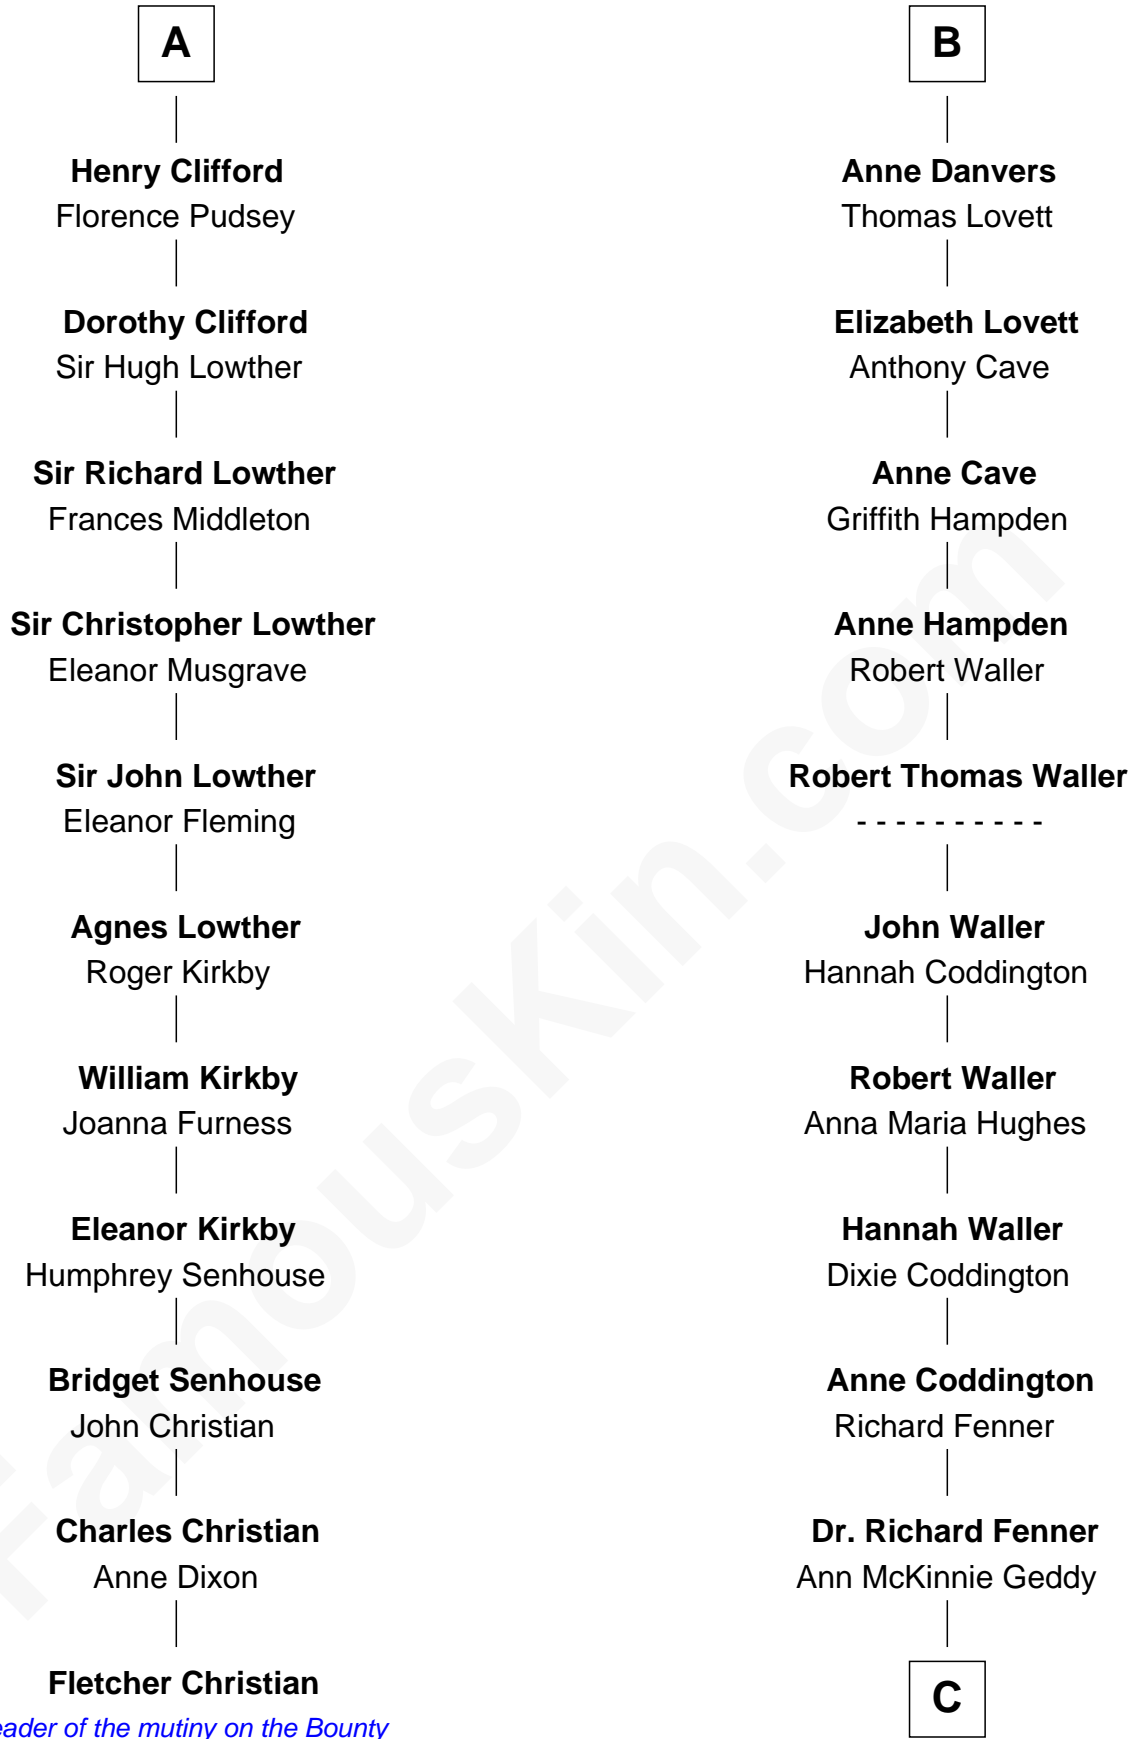

FamousKin.com

Relationship Chart of Fletcher Christian

Leader of the mutiny on the Bounty

17th cousin 4 times removed of

John McCain

U.S. Senator from Arizona

Sir William de Montagu
Elizabeth de Montfort

William de Montagu
Katherine de Grandison

Philippa de Montagu
Sir Roger de Mortimer

Edmund Mortimer
Philippa Plantagenet

Elizabeth Mortimer
Sir Henry Percy

Elizabeth Percy
Sir John Clifford

Thomas Clifford
Joan Dacre

John Clifford
Margaret Bromflete

A

Hawise de Montagu
Sir Roger de Bavent

Joan de Bavent
Sir John Dauntsey

John Dauntsey
Elizabeth Beverley

Joan Dauntsey
Sir John Stradling

Edmund Stradling
Elizabeth Arundell

John Stradling
Alice Langford

Anne Stradling
Sir John Danvers

B

C

Eliza Geddy Fenner

James Vaulx

James Junius Vaulx

Margaret Garside

Katherine Davey Vaulx

Adm. John Sidney McCain