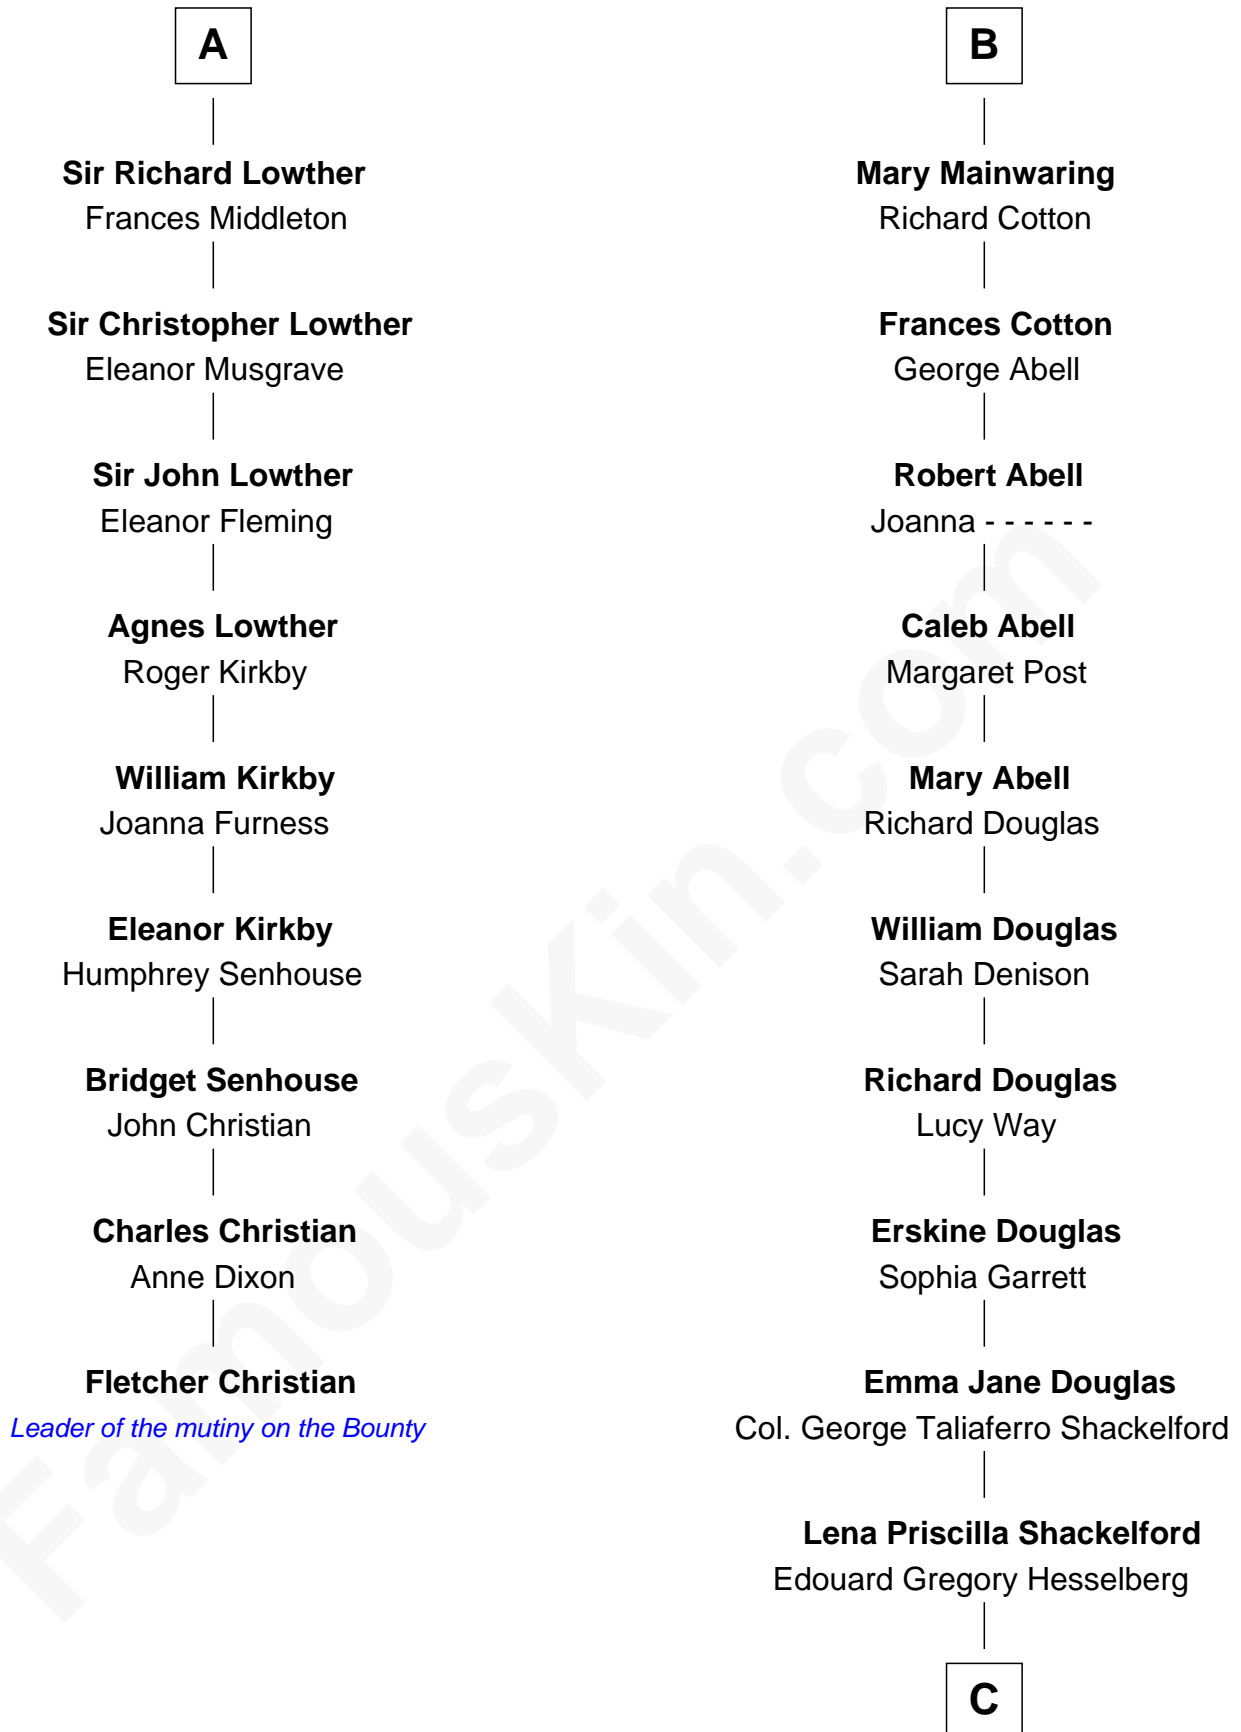

FamousKin.com

Relationship Chart of Fletcher Christian

Leader of the mutiny on the Bounty

15th cousin 4 times removed of

Illeana Douglas

TV and Movie Actress

Sir Thomas de Beauchamp

Katherine de Mortimer

Joan Fitzalan

Joan Beauchamp

James Butler

Elizabeth Butler

John Talbot

Ann Talbot

Sir Henry Vernon

Elizabeth Vernon

Sir Robert Corbet

Dorothy Corbet

Sir Richard Mainwaring

Sir Arthur Mainwaring

Margaret Mainwaring

B

C

Melvyn Edouard Hesselberg