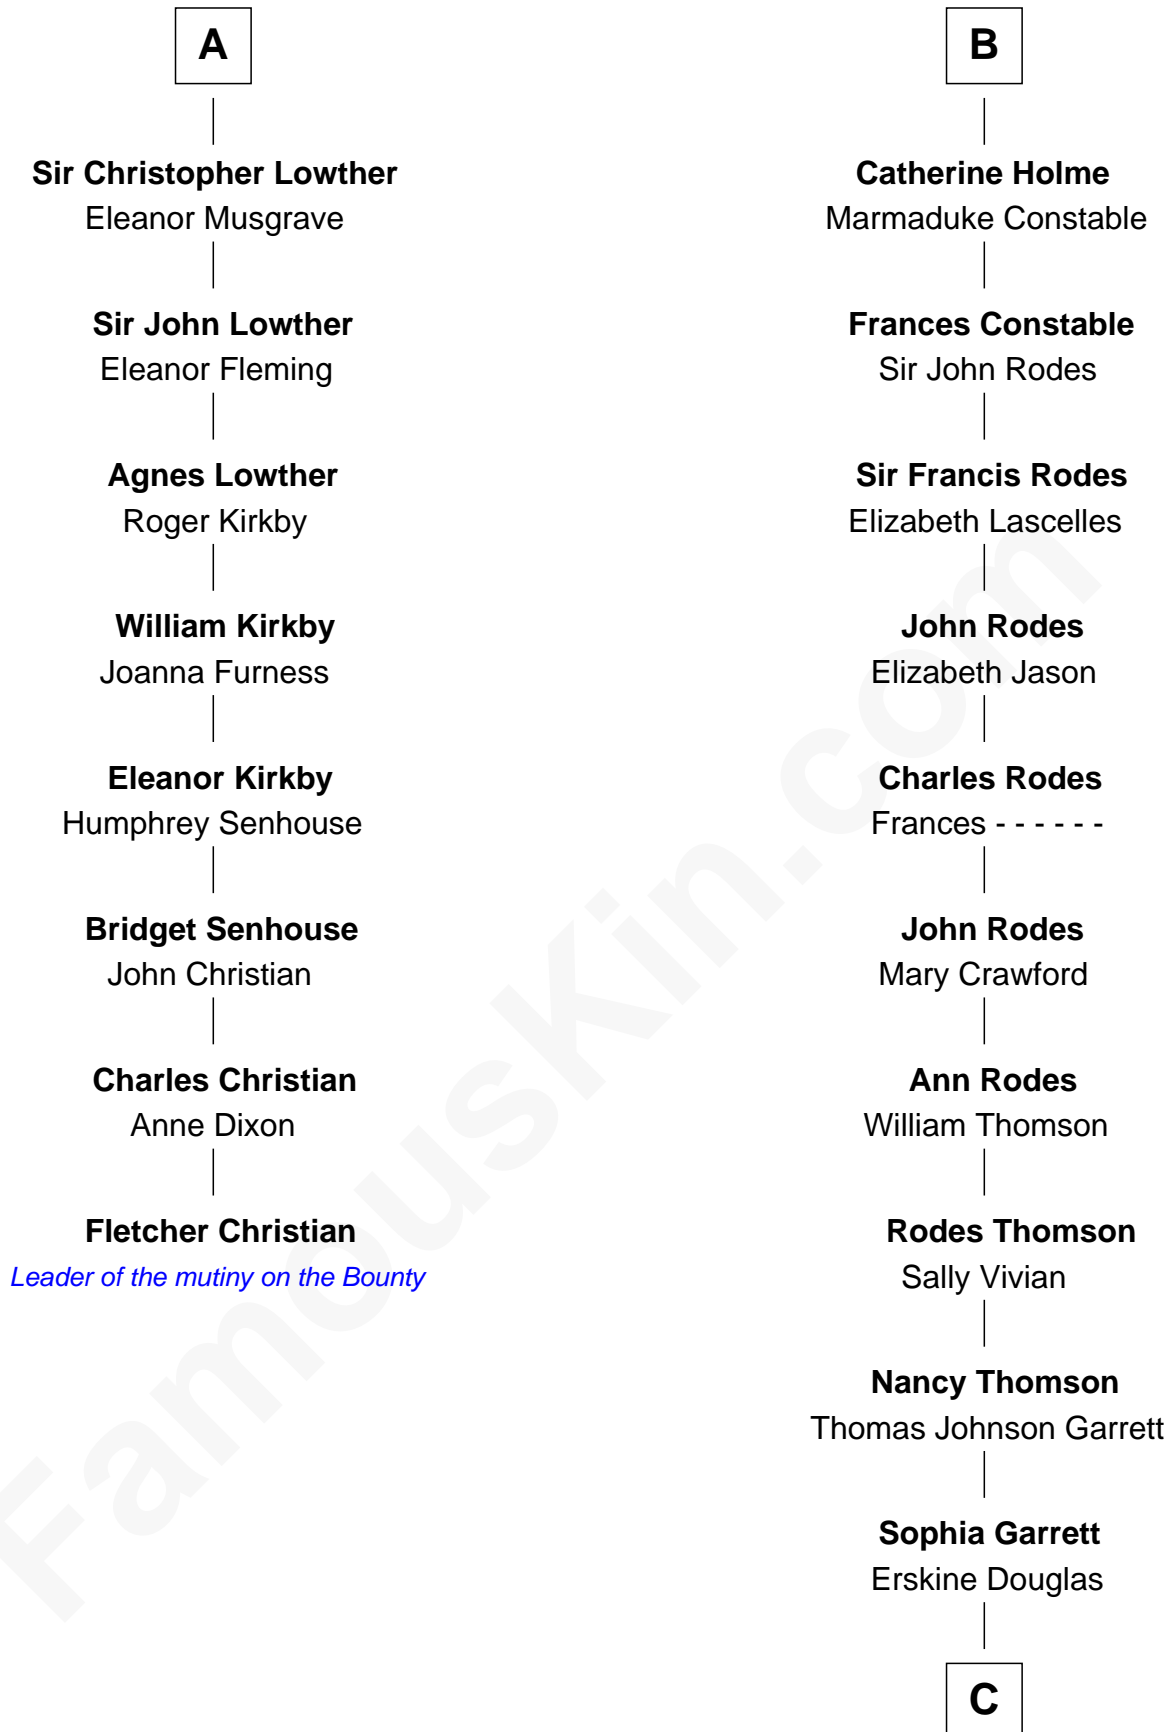

FamousKin.com

Relationship Chart of Fletcher Christian

Leader of the mutiny on the Bounty

14th cousin 7 times removed of

Illeana Douglas

TV and Movie Actress

Sir Hugh de Stafford
Philippa de Beauchamp

Margaret de Stafford

Isabel de la Pole

Thomas Morley

Anne Morley

Sir John Hastings

Elizabeth Hastings

Sir Robert Hildyard

Sir Piers Hildyard

Joan de la See

Katherine Hildyard

William Holme

John Holme

Anne Aislaby

B

C

Emma Jane Douglas

Col. George Taliaferro Shackelford