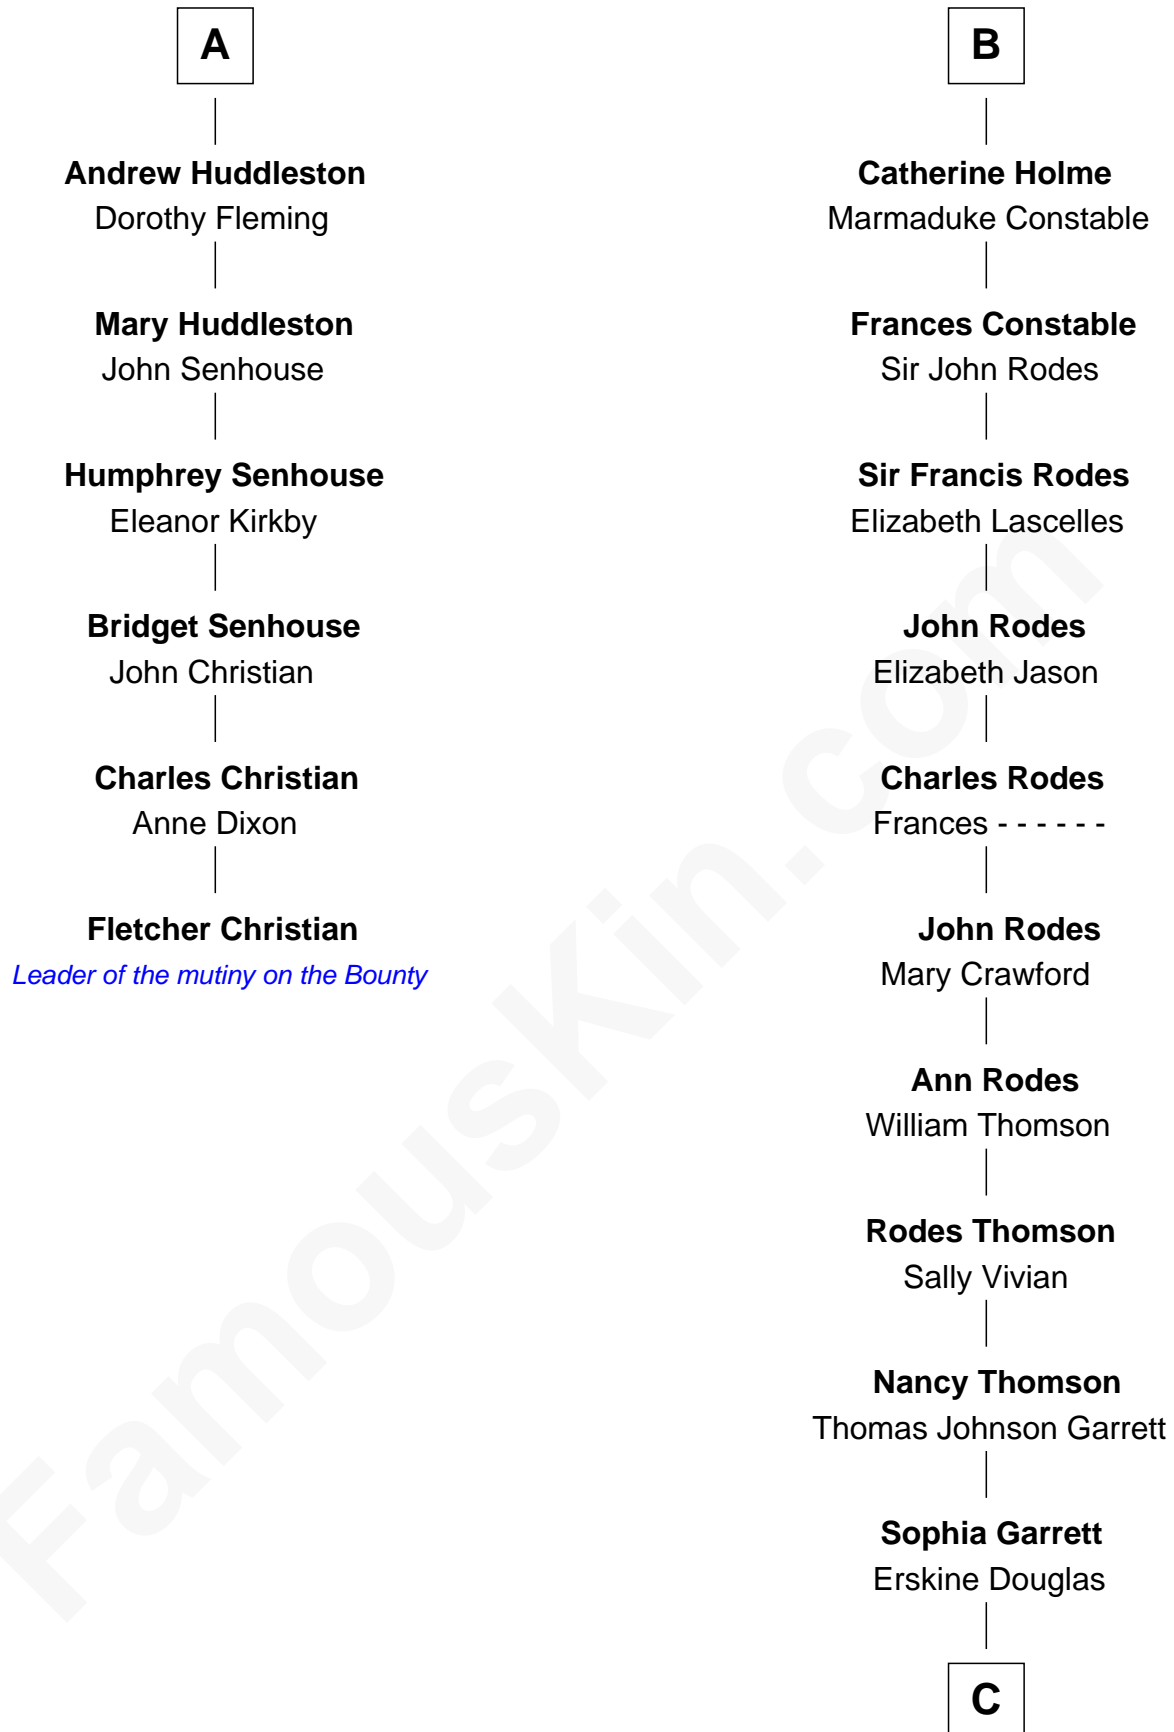

FamousKin.com

Relationship Chart of Fletcher Christian

Leader of the mutiny on the Bounty

12th cousin 9 times removed of

Illeana Douglas

TV and Movie Actress

Sir Michael de la Pole

Katherine Wingfield

C

Emma Jane Douglas

Col. George Taliaferro Shackelford

Lena Priscilla Shackelford

Edouard Gregory Hesselberg

Melvyn Edouard Hesselberg

Rosalind Hightower

Gregory Hesselberg