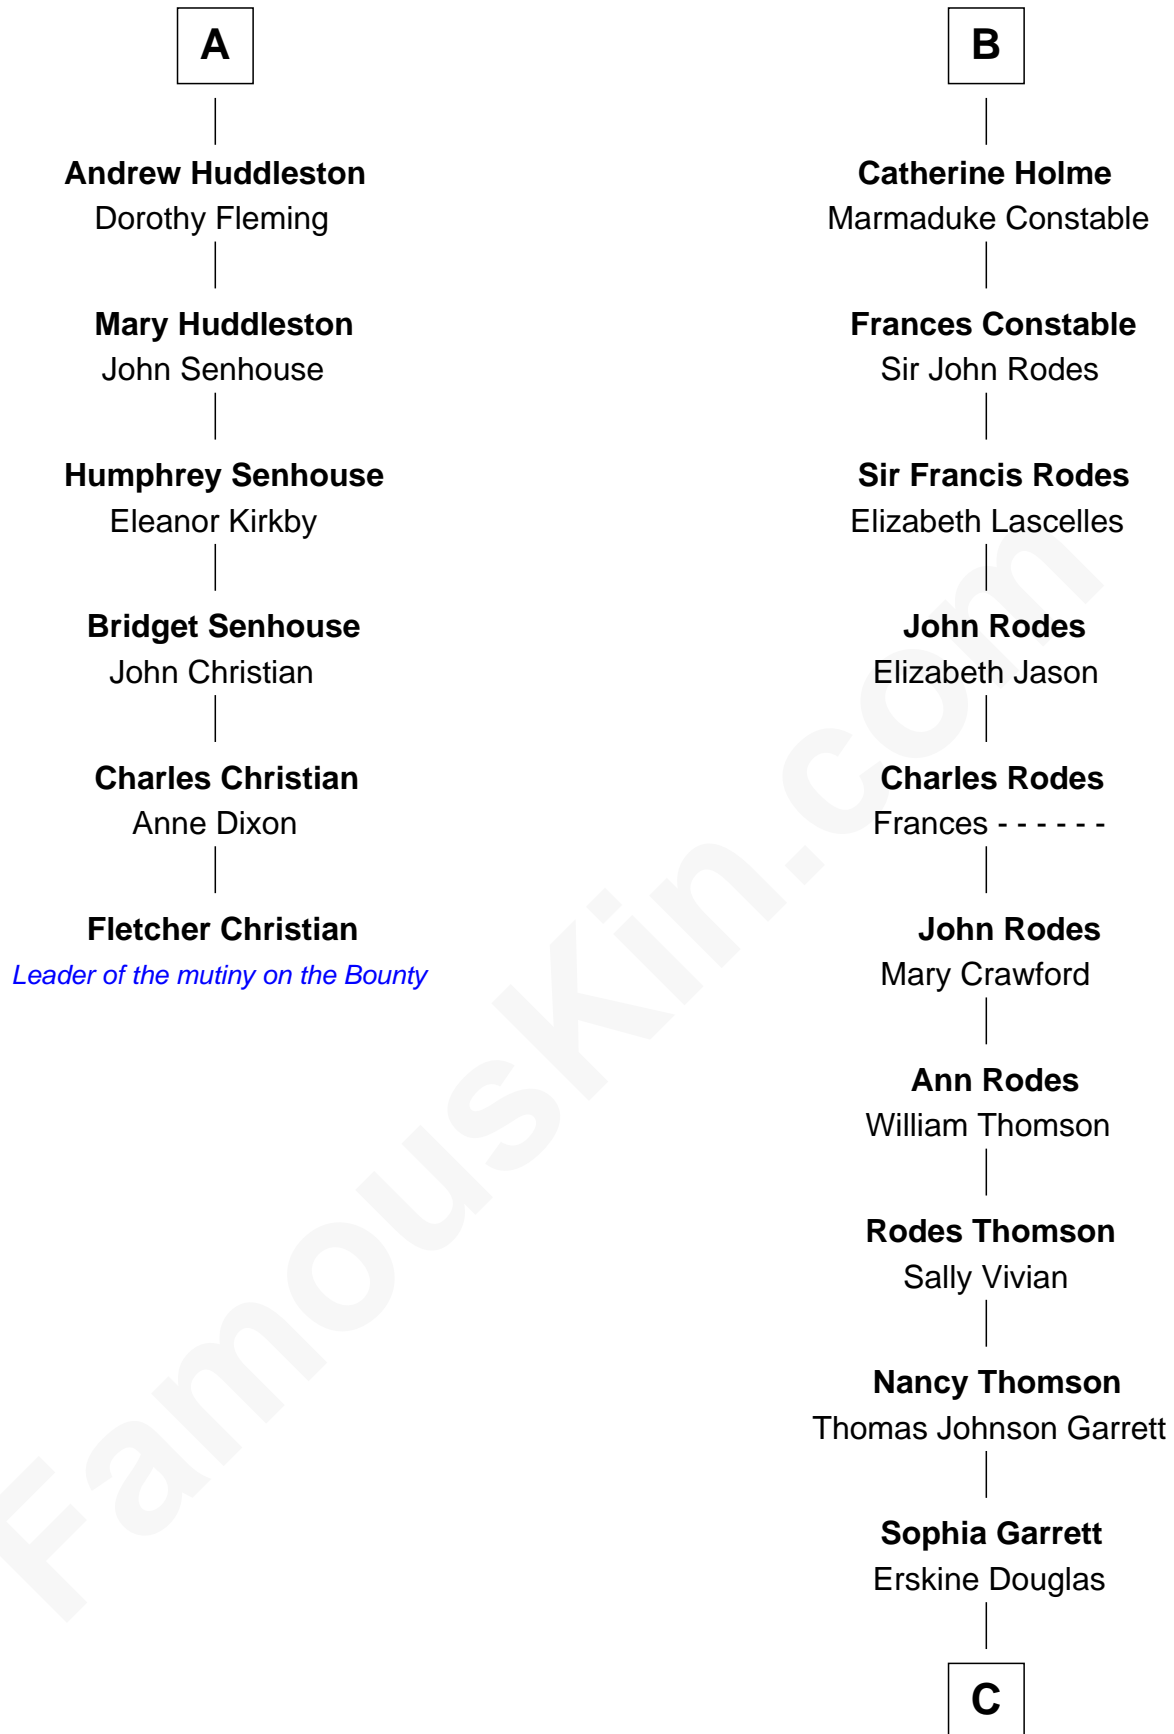

FamousKin.com

Relationship Chart of Fletcher Christian

Leader of the mutiny on the Bounty

12th cousin 7 times removed of

Melvyn Douglas
Movie Actor

C

Emma Jane Douglas

Col. George Taliaferro Shackelford

Lena Priscilla Shackelford

Edouard Gregory Hesselberg

Melvyn Douglas

Movie Actor

FamousKin.com