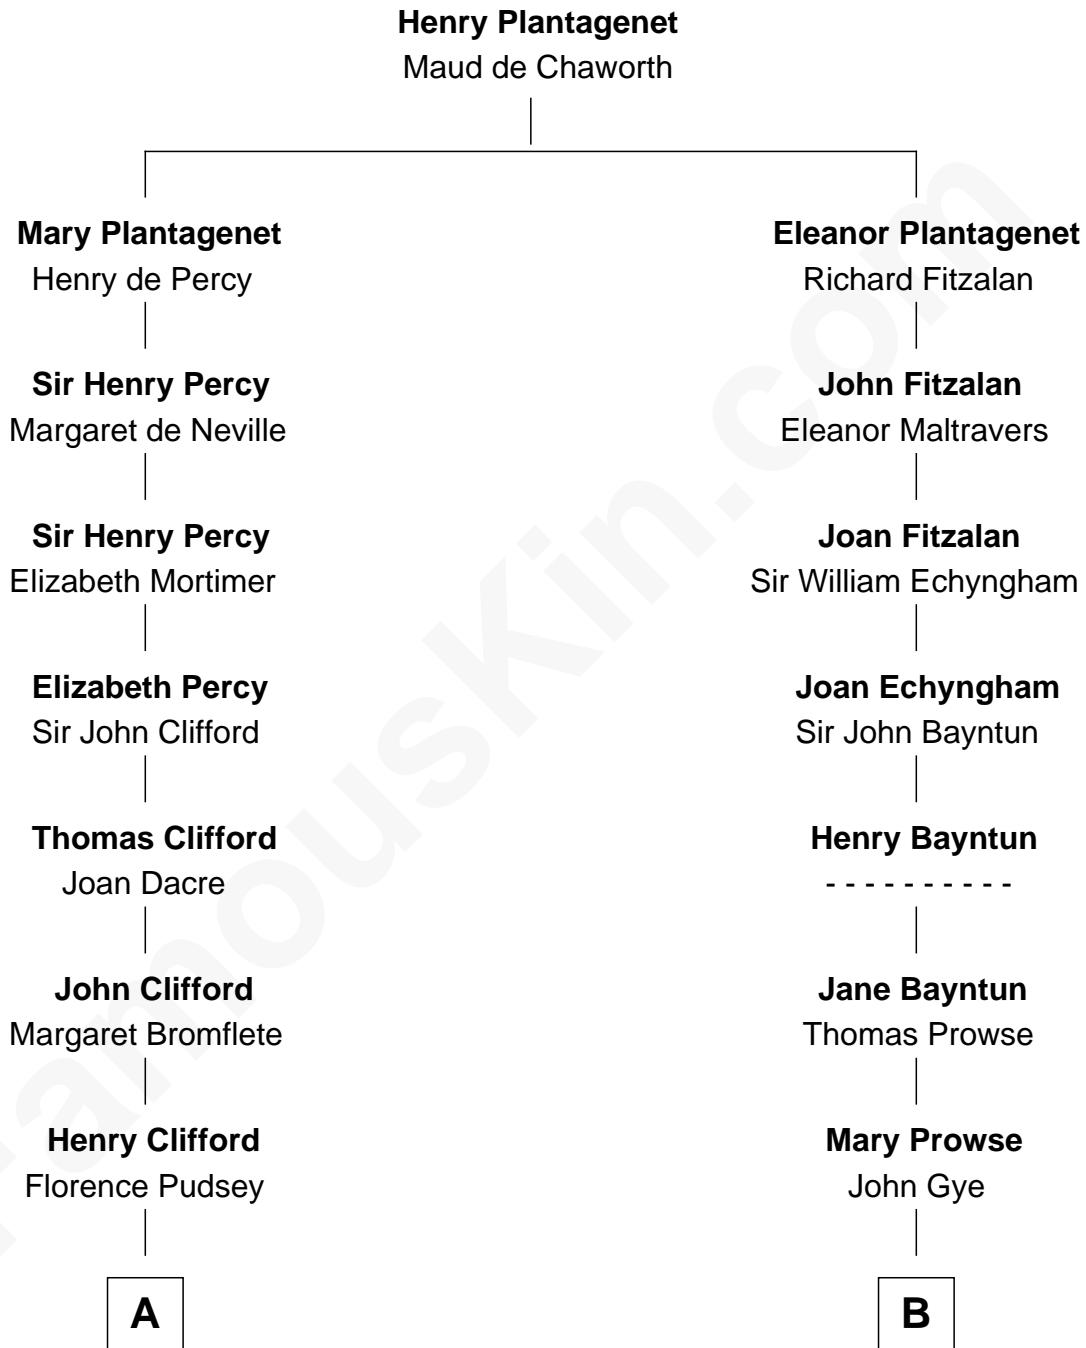

FamousKin.com

Relationship Chart of Fletcher Christian

Leader of the mutiny on the Bounty

16th cousin 3 times removed of

Sarah Palin

9th Governor of Alaska

C

Nellie Marie Brandt
Charles Francis Heath

Charles Richard Heath
Sarah Sheeran

Sarah Palin
9th Governor of Alaska

FamousKin.com