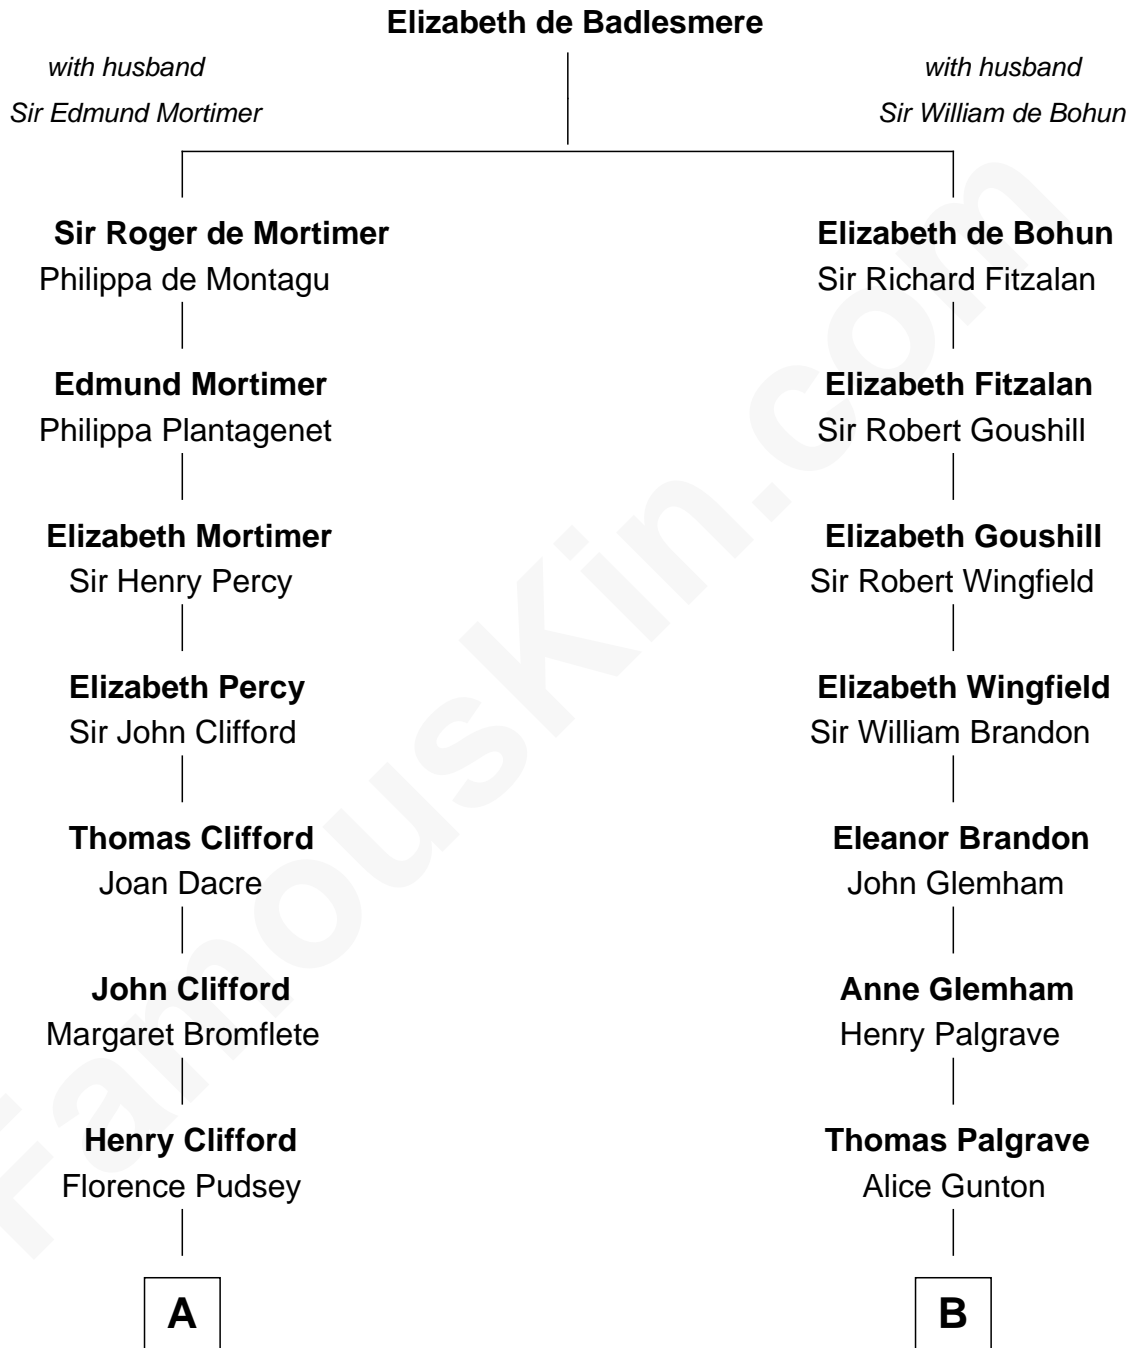

FamousKin.com

Relationship Chart of Fletcher Christian

Leader of the mutiny on the Bounty

16th cousin 5 times removed of

Sarah Palin

9th Governor of Alaska

C

James W. Heath
Alma Miranda Rhodes

Charles R. Heath
Alice Adeline Oriel

Charles Francis Heath
Nellie Marie Brandt

Charles Richard Heath
Sarah Sheeran

Sarah Palin
9th Governor of Alaska