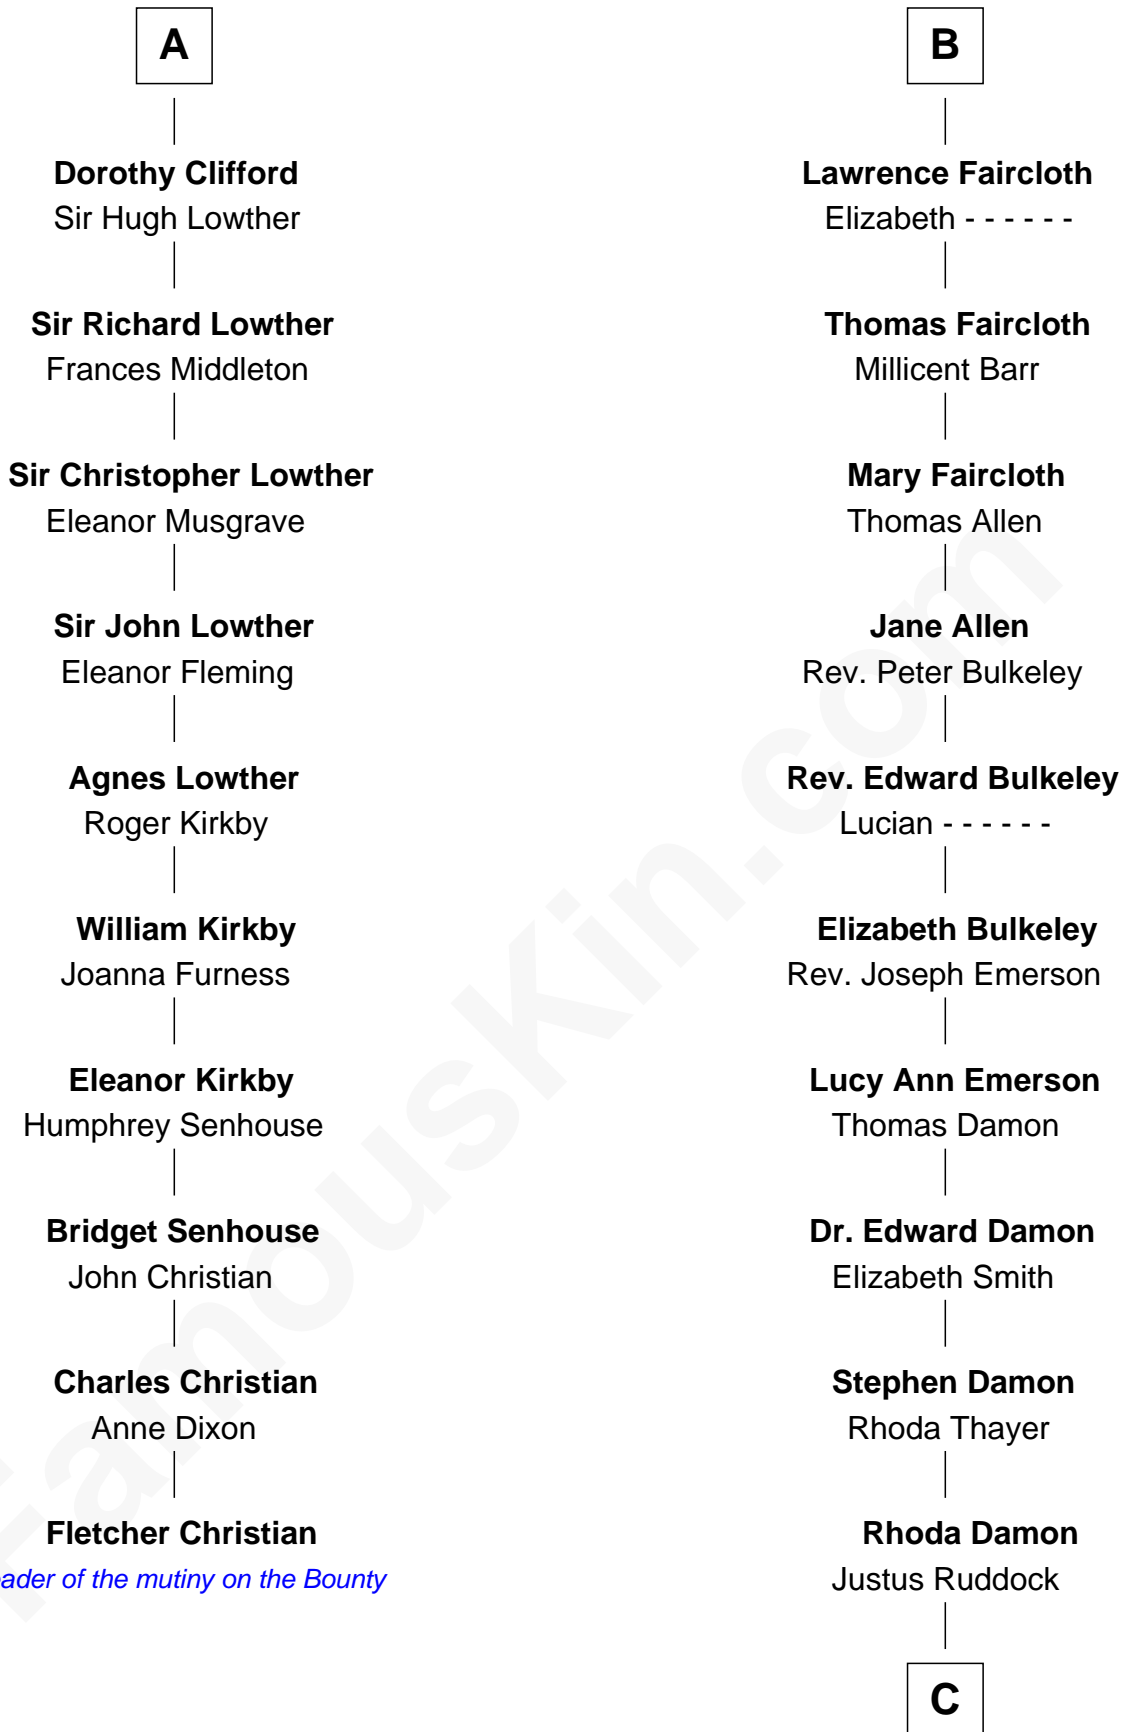

## Relationship Chart of Fletcher Christian

Leader of the mutiny on the Bounty

16th cousin 5 times removed of

**Sarah Palin**

9th Governor of Alaska

**C**

**Thomas S. Ruddock**

Maria Nancy Newell

**May Belle Ruddock**

Henry Charles Brandt

**Nellie Marie Brandt**

Charles Francis Heath

**Charles Richard Heath**

Sarah Sheeran

**Sarah Palin**

*9th Governor of Alaska*