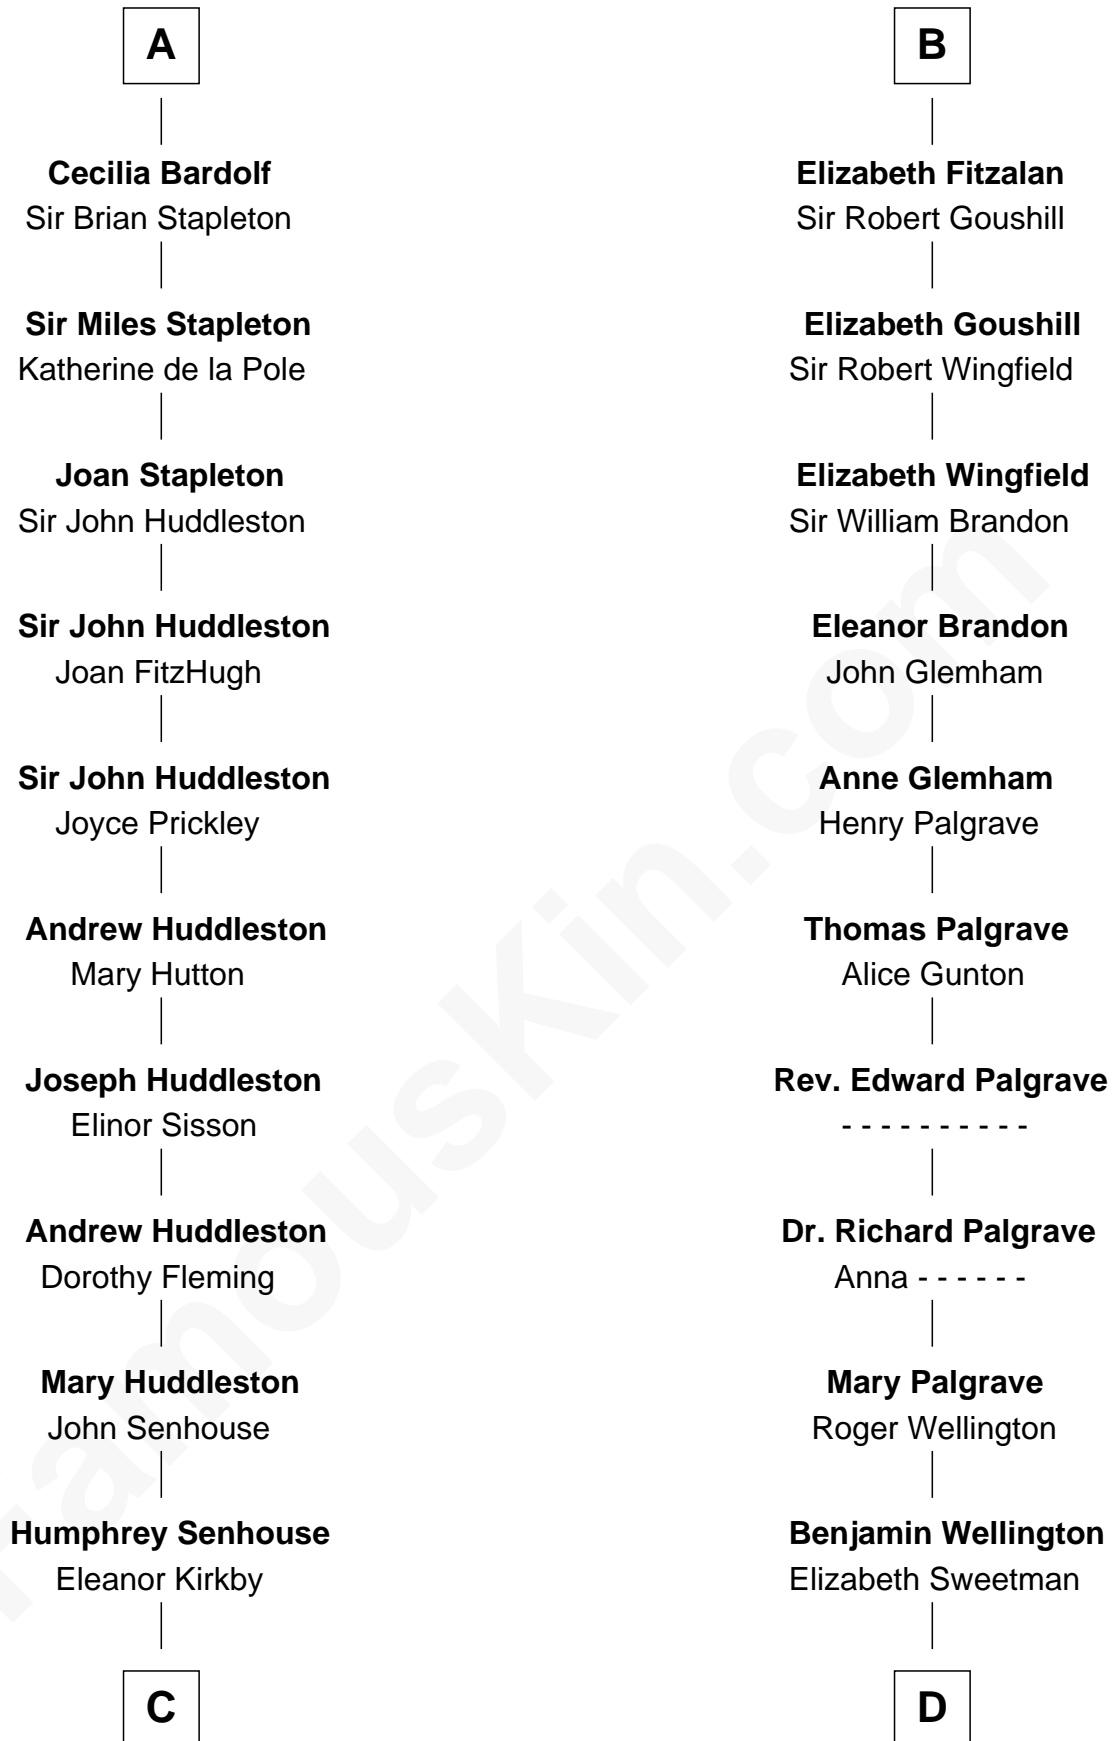

THE "BOUNTY" AT ANCHOR

# FamousKin.com Relationship Chart of Fletcher Christian

Leader of the mutiny on the Bounty

19th cousin 2 times removed of

**Shubael D. Childs**

Founder of S.D. Childs & Company

**C**

**Bridget Senhouse**

John Christian

**Charles Christian**

Anne Dixon

**Fletcher Christian**

*Leader of the mutiny on the Bounty*

**D**

**Elizabeth Wellington**

John Fay

**Benjamin Fay**