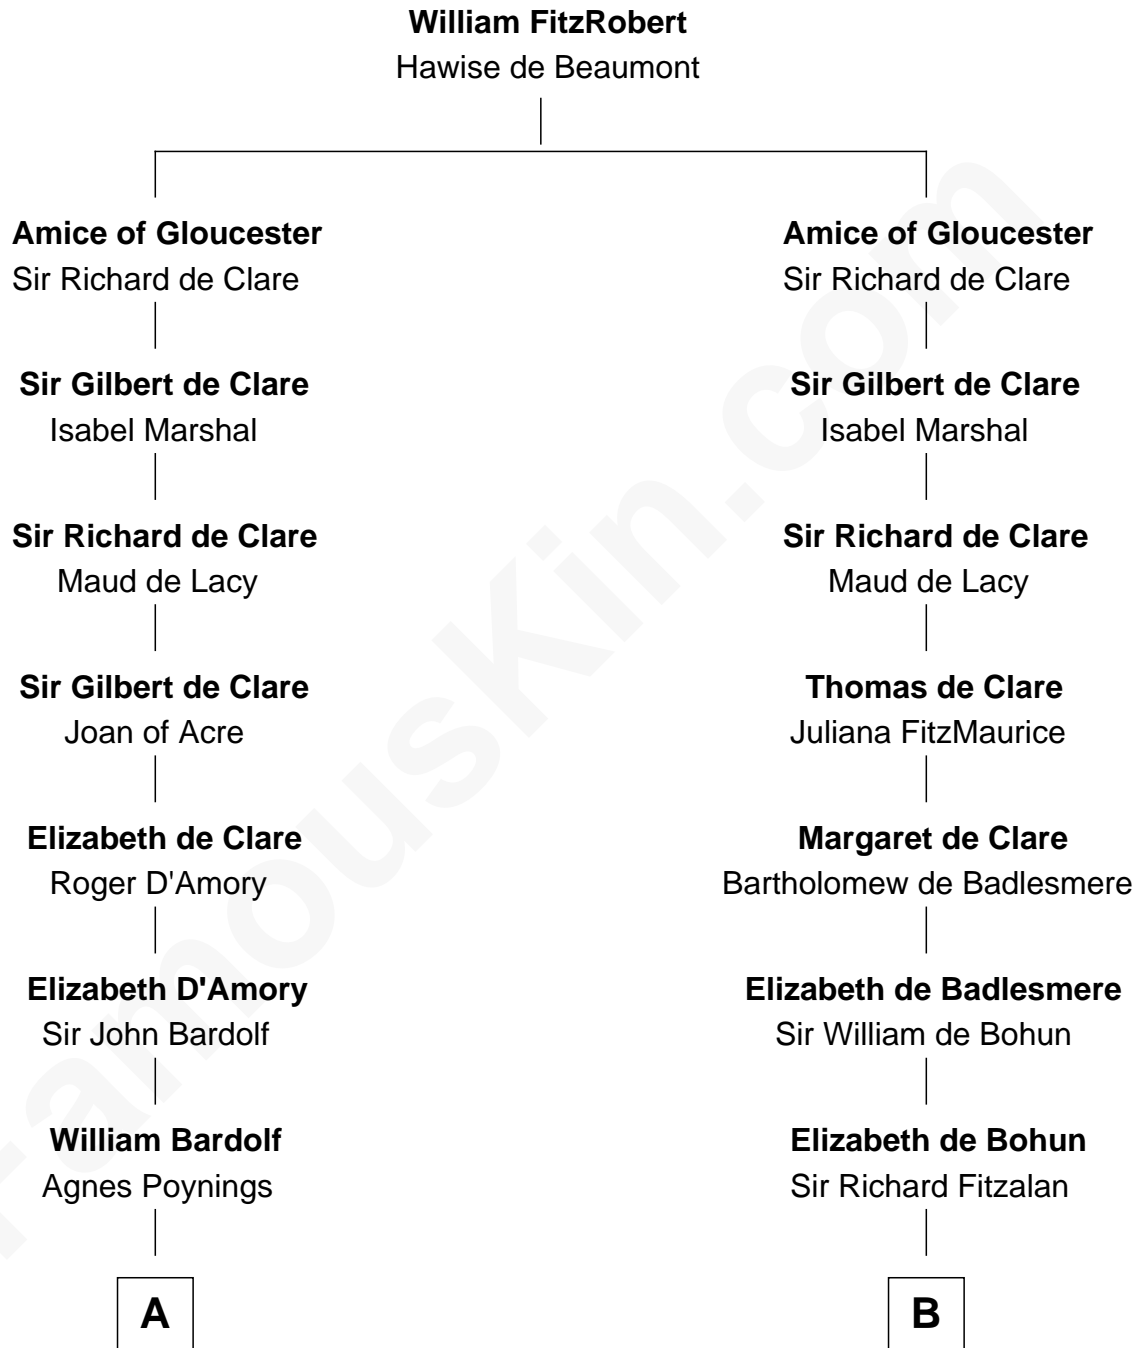

THE "BOUNTY" AT ANCHOR

# FamousKin.com Relationship Chart of Fletcher Christian

Leader of the mutiny on the Bounty

19th cousin 2 times removed of

**Shubael D. Childs**

Founder of S.D. Childs & Company

**C**

**Bridget Senhouse**

John Christian

**Charles Christian**

Anne Dixon

**Fletcher Christian**

*Leader of the mutiny on the Bounty*

**D**

**Elizabeth Wellington**

John Fay

**Benjamin Fay**