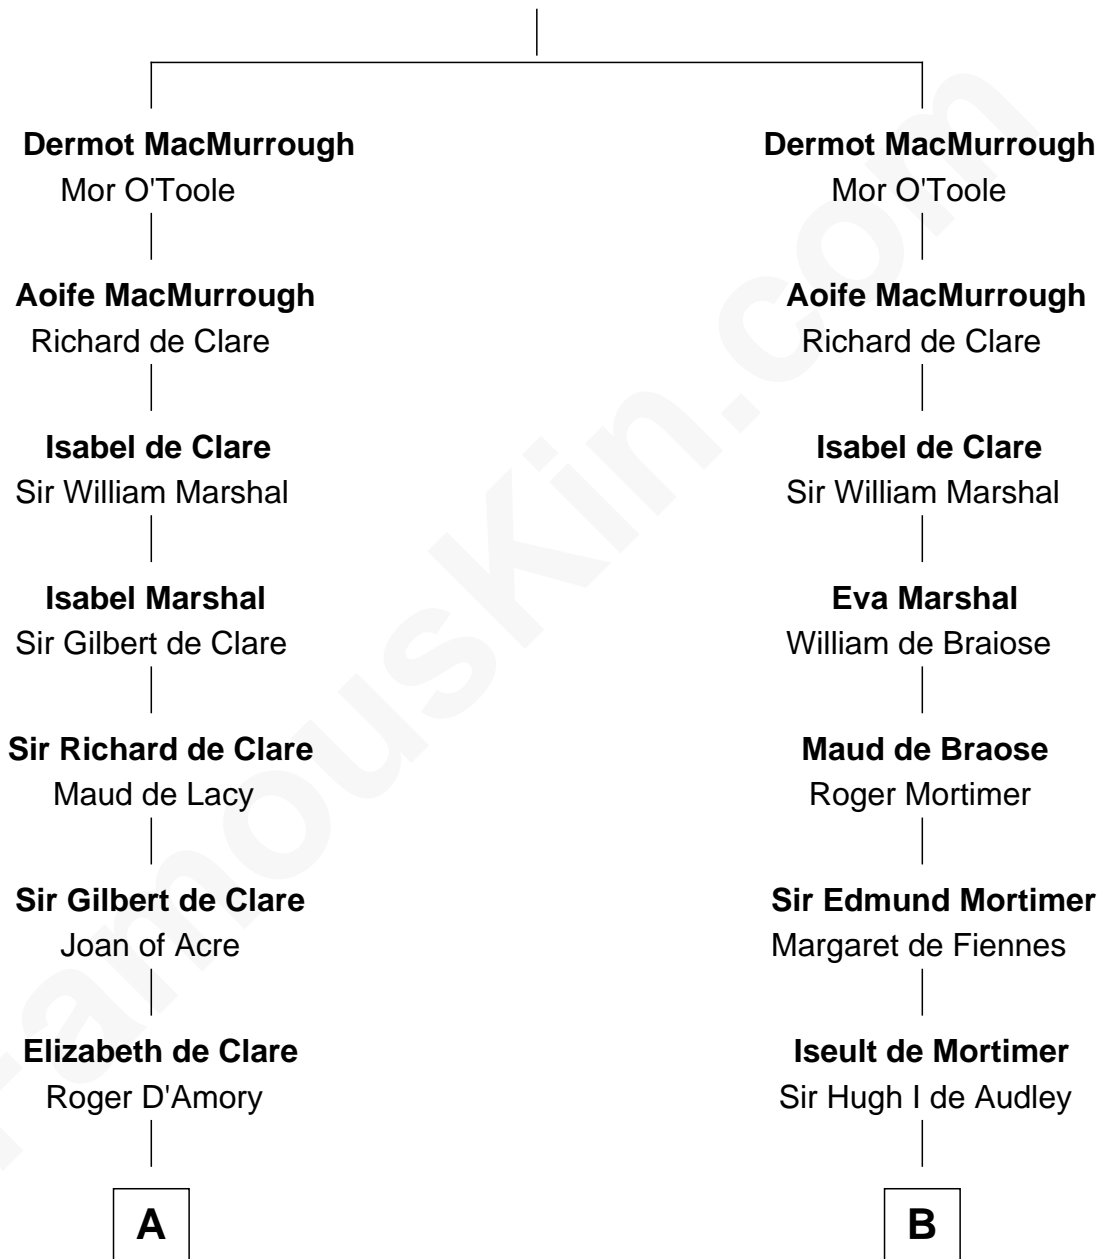

FamousKin.com

Relationship Chart of Fletcher Christian

Leader of the mutiny on the Bounty

21st cousin of

Thomas Jefferson

3rd U.S. President and Signer of the Declaration of Independence

Enna MacMurrough

C

Mary Huddleston

John Senhouse

Humphrey Senhouse

Eleanor Kirkby

Bridget Senhouse

John Christian

Charles Christian

Anne Dixon

Fletcher Christian

Leader of the mutiny on the Bounty

D

Richard Randolph

Elizabeth Ryland

Col. William Randolph

Mary Isham

Isham Randolph