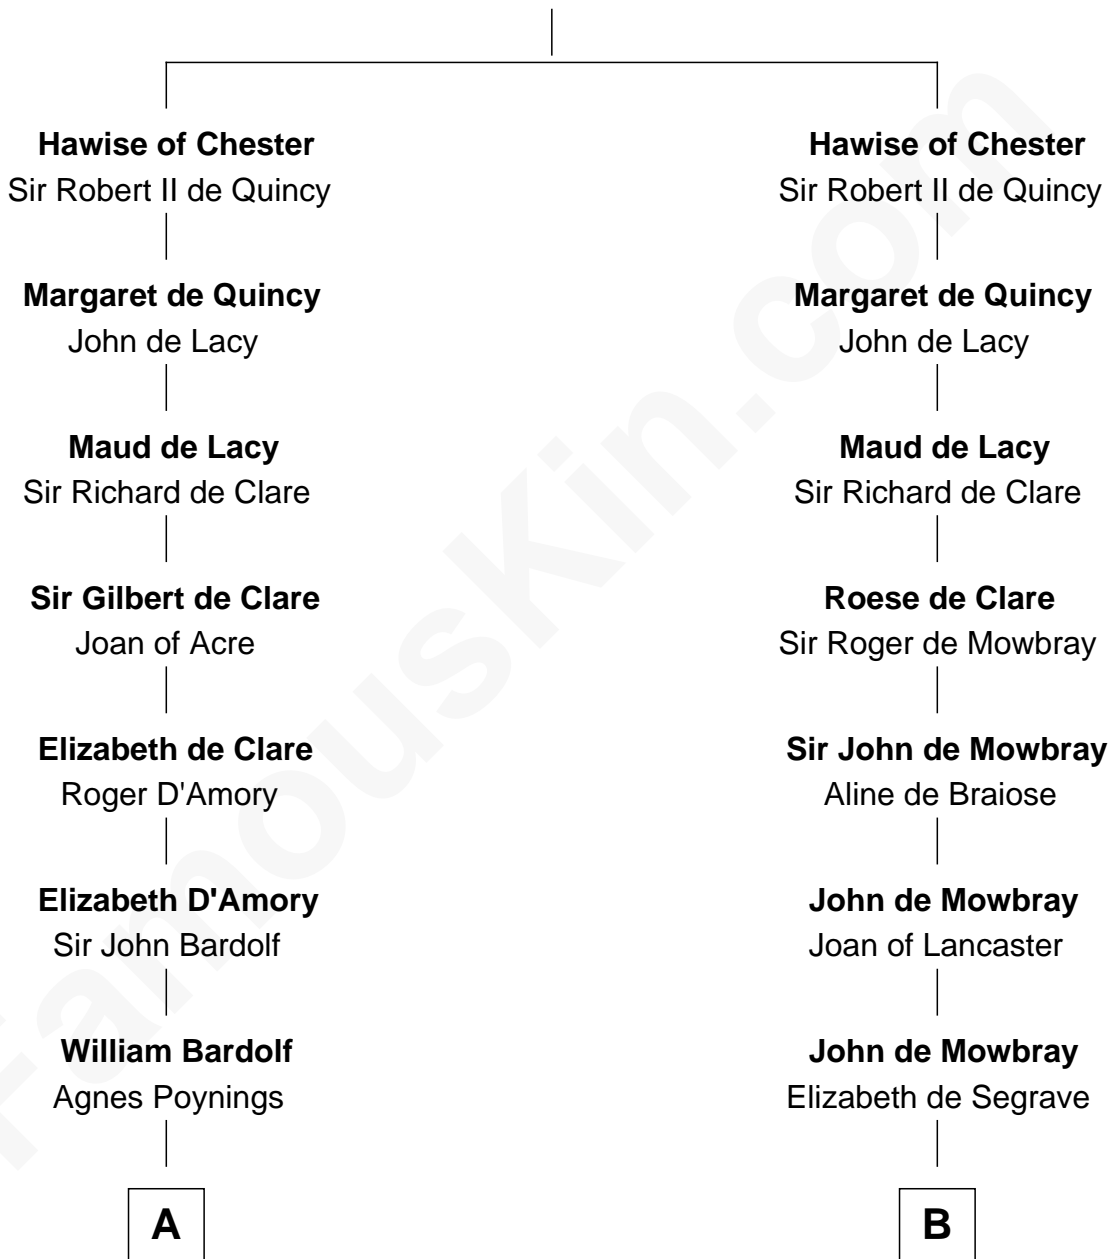

## Relationship Chart of Fletcher Christian

Leader of the mutiny on the Bounty

19th cousin 1 time removed of

## Thomas Jefferson

3rd U.S. President and Signer of the Declaration of Independence

**Bertrade de Montfort**

Hugh de Kevelioc

**C**

**Bridget Senhouse**

John Christian

**Charles Christian**

Anne Dixon

**Fletcher Christian**

*Leader of the mutiny on the Bounty*

**D**

**Col. William Randolph**

Mary Isham

**Isham Randolph**

Jane Rogers