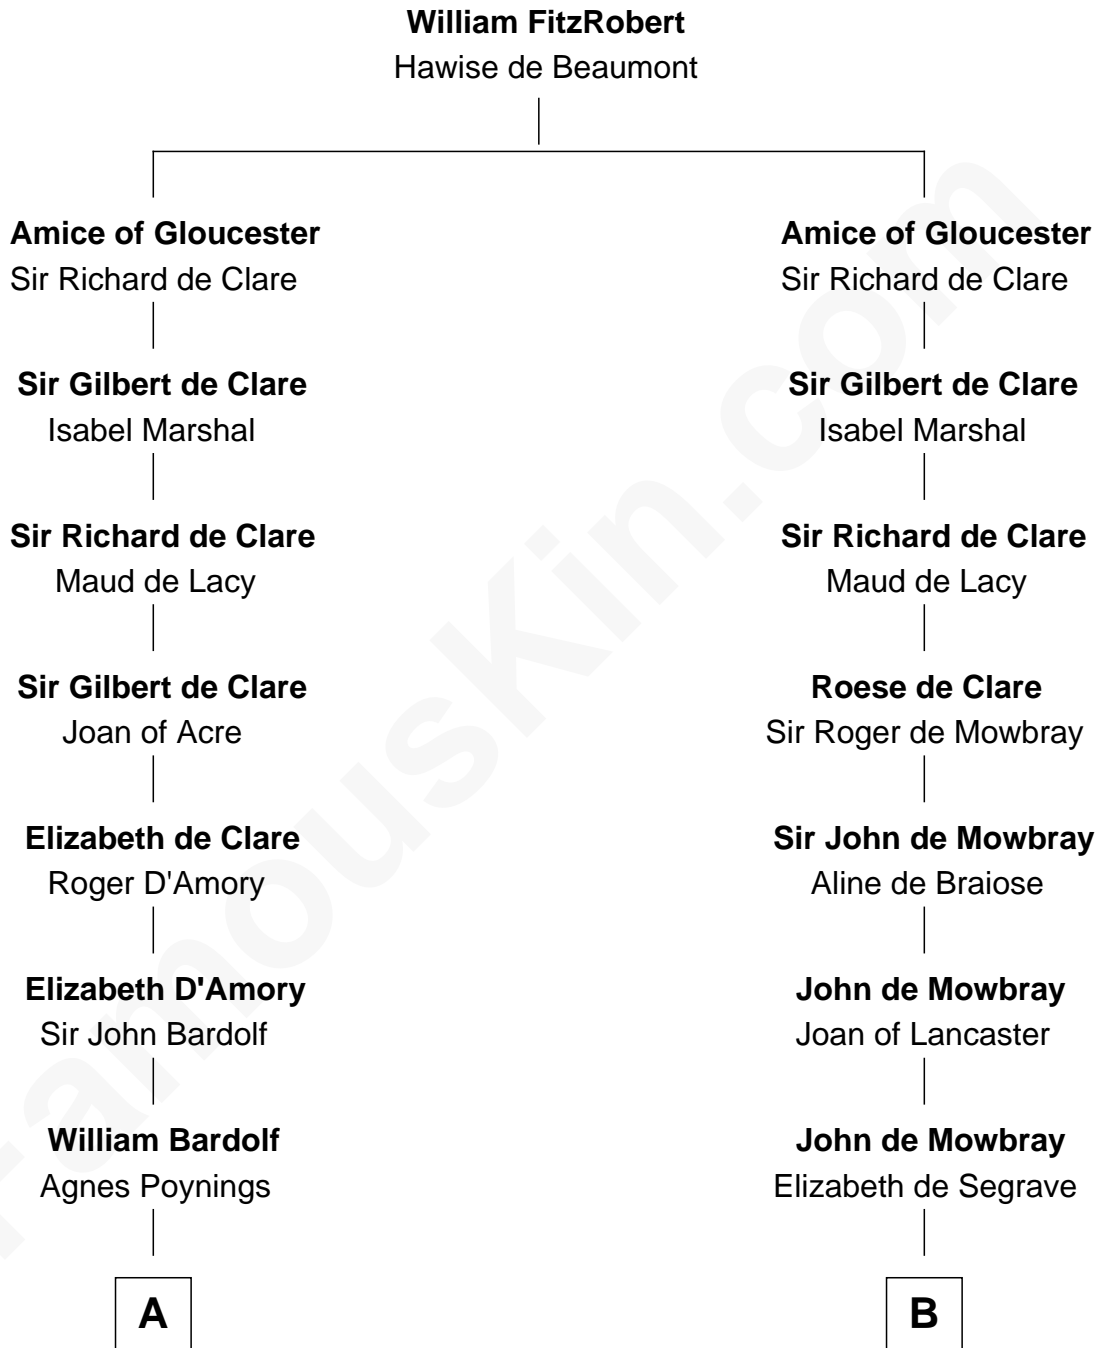

FamousKin.com

Relationship Chart of Fletcher Christian

Leader of the mutiny on the Bounty

19th cousin 1 time removed of

Thomas Jefferson

3rd U.S. President and Signer of the Declaration of Independence

C

Bridget Senhouse

John Christian

Charles Christian

Anne Dixon

Fletcher Christian

Leader of the mutiny on the Bounty

D

Col. William Randolph

Mary Isham

Isham Randolph

Jane Rogers

Jane Randolph

Peter Jefferson

Thomas Jefferson

3rd U.S. President

FamousKin.com