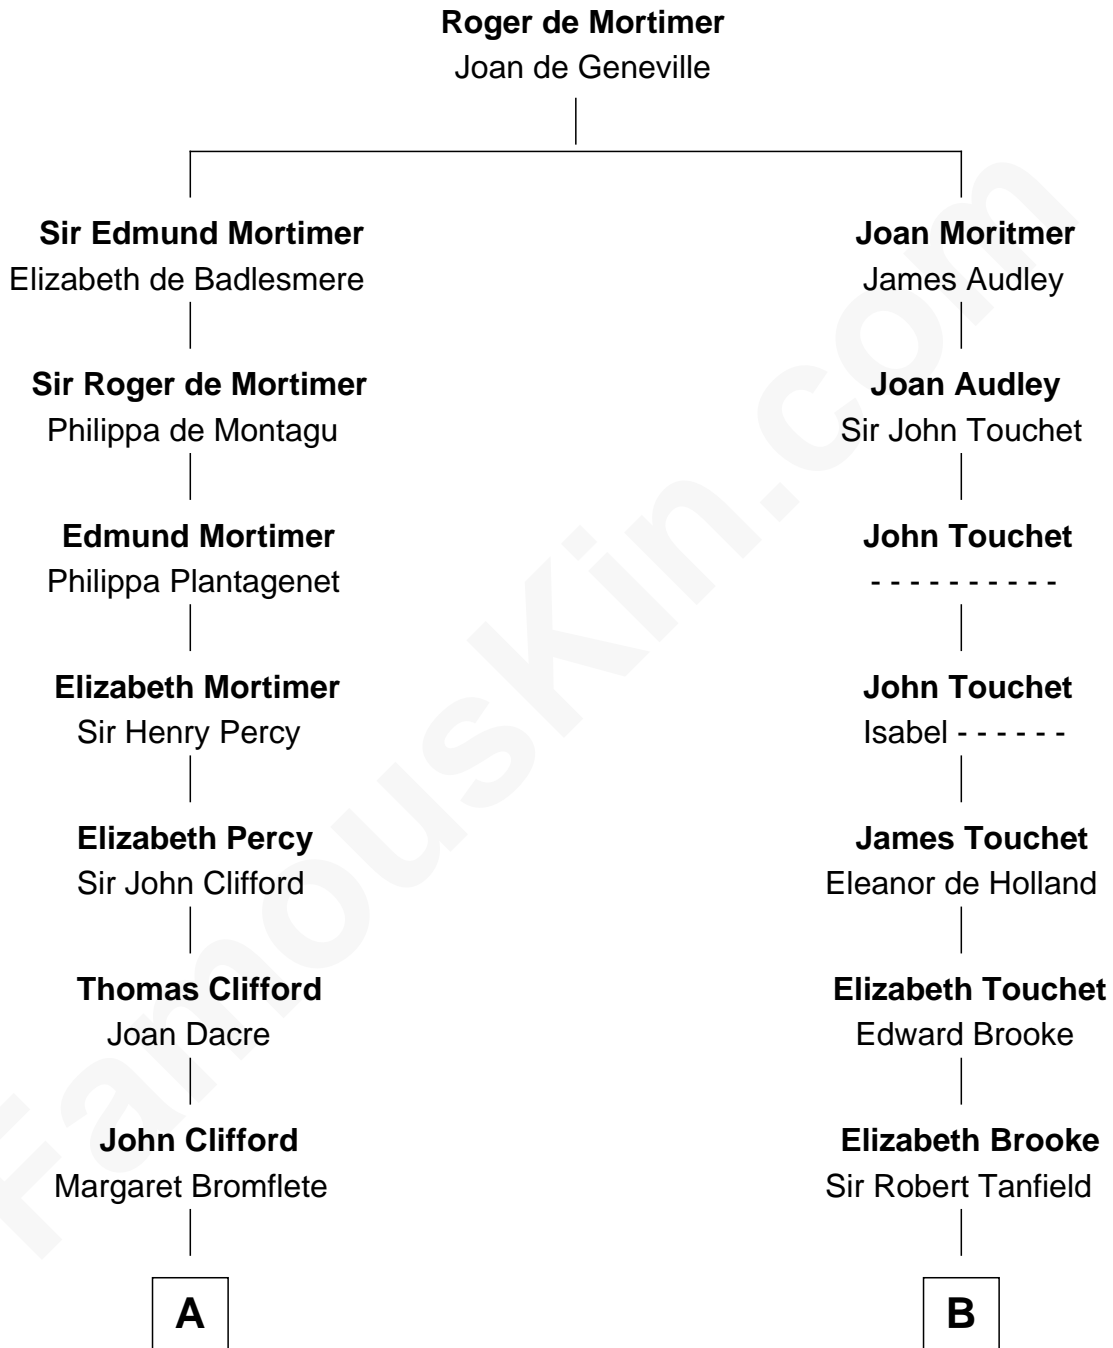

FamousKin.com

Relationship Chart of Fletcher Christian

Leader of the mutiny on the Bounty

17th cousin of

Thomas Jefferson

3rd U.S. President and Signer of the Declaration of Independence

A

Henry Clifford
Florence Pudsey

Dorothy Clifford
Sir Hugh Lowther

Sir Richard Lowther
Frances Middleton

Sir Christopher Lowther
Eleanor Musgrave

Sir John Lowther
Eleanor Fleming

Agnes Lowther
Roger Kirkby

William Kirkby
Joanna Furness

Eleanor Kirkby
Humphrey Senhouse