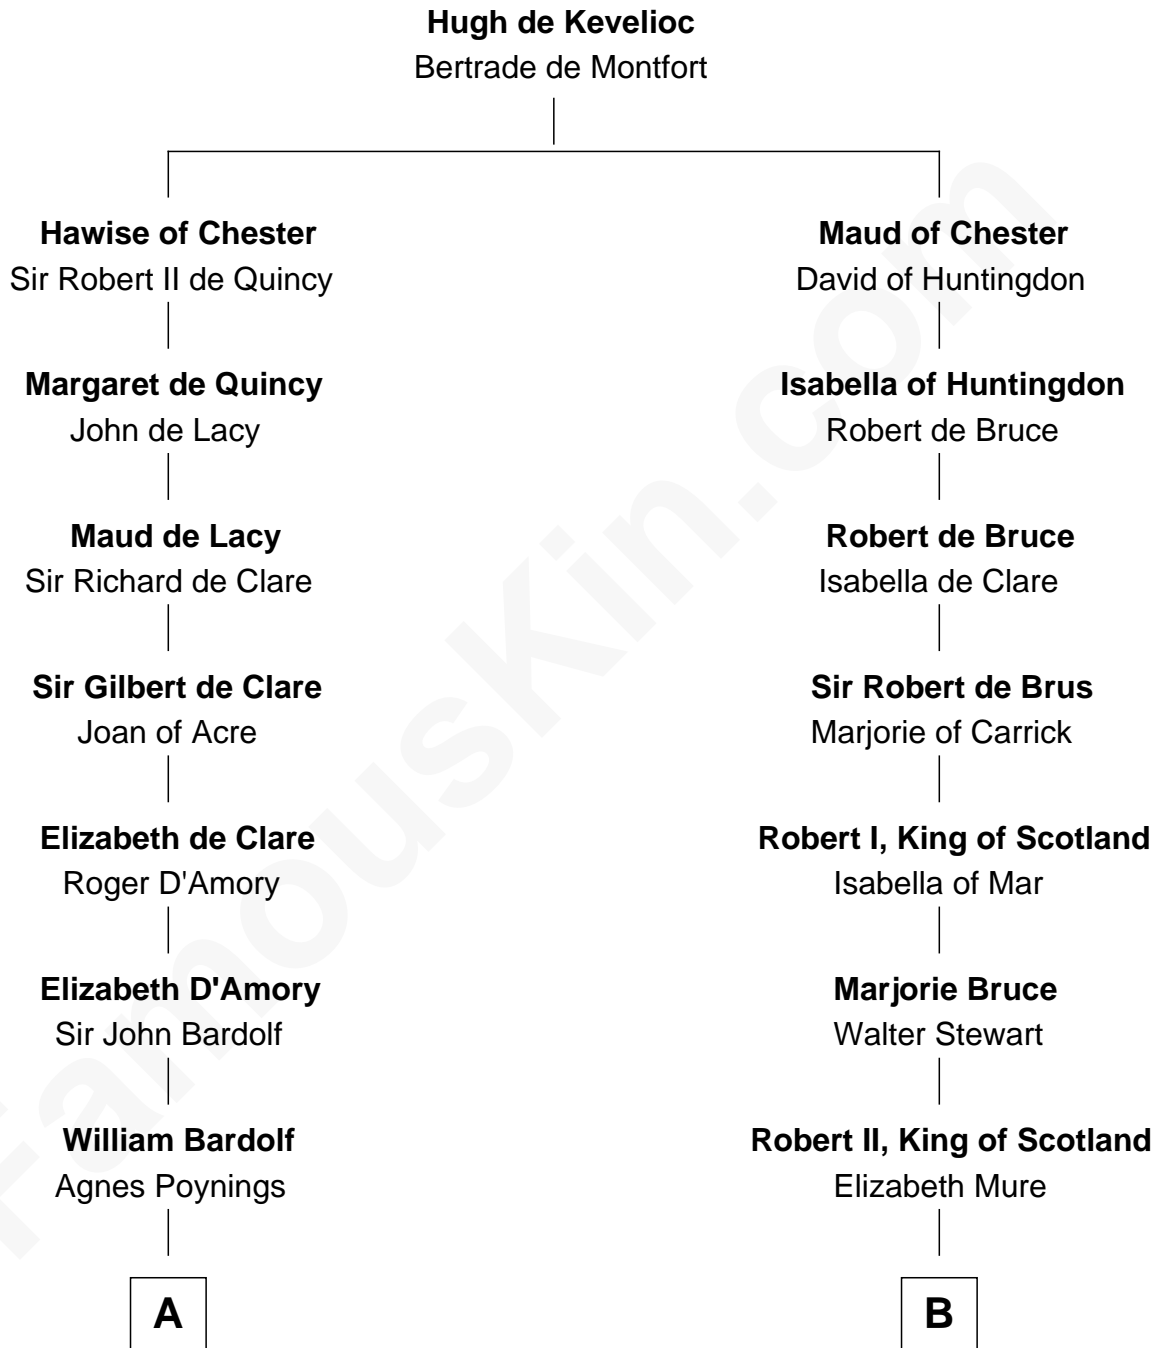

FamousKin.com

Relationship Chart of Fletcher Christian

Leader of the mutiny on the Bounty

19th cousin 2 times removed of

Alexander Hamilton

1st U.S. Secretary of the Treasury

C

Bridget Senhouse

John Christian

Charles Christian

Anne Dixon

Fletcher Christian

Leader of the mutiny on the Bounty

D

Alexander Cunningham

Janet Cunningham