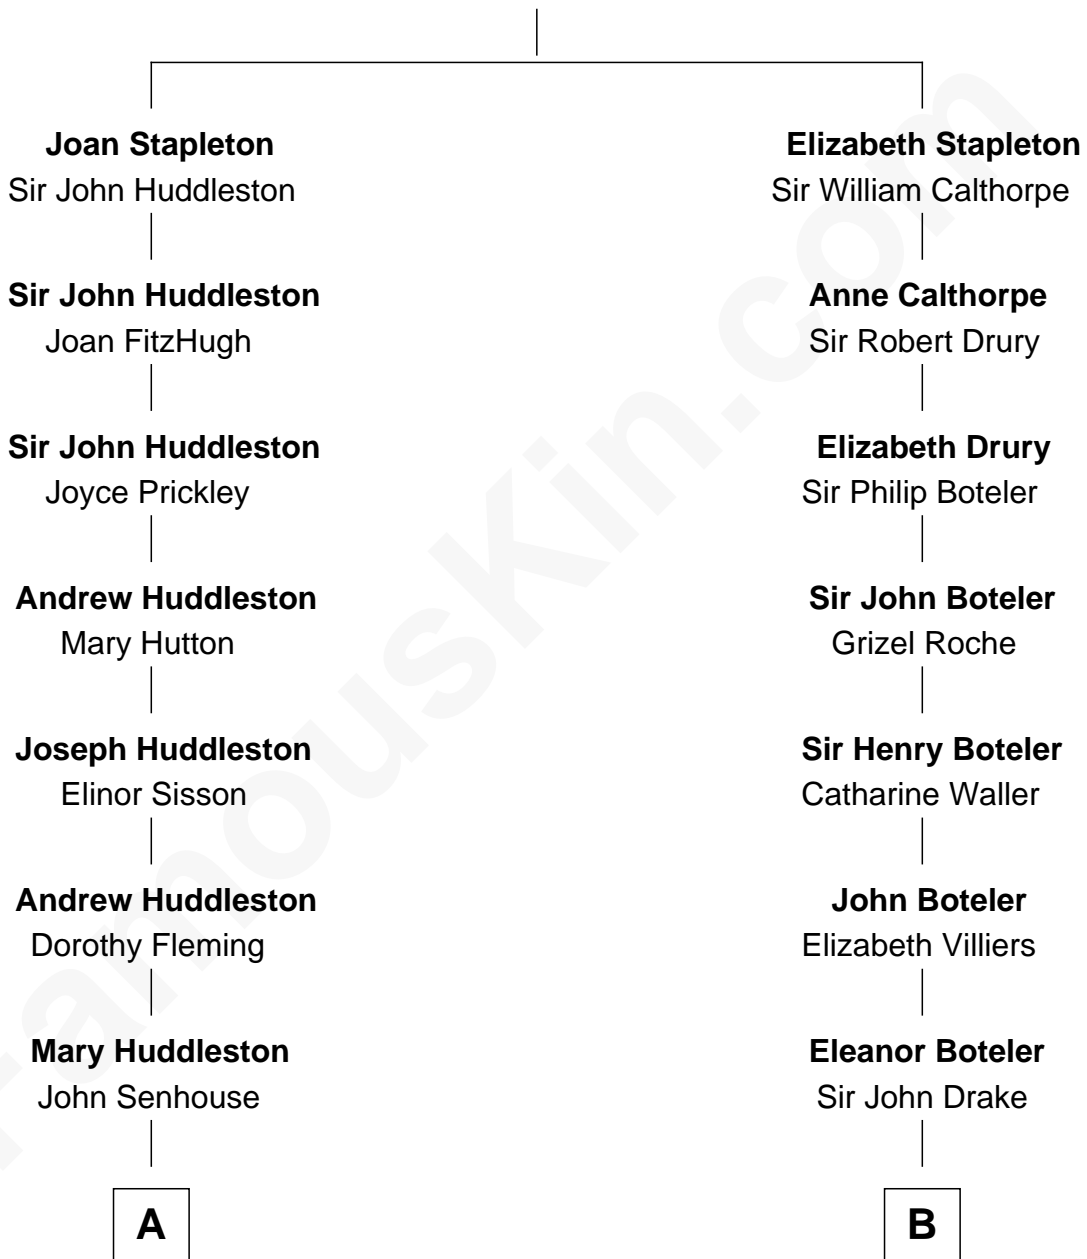

FamousKin.com

Relationship Chart of Fletcher Christian

Leader of the mutiny on the Bounty

10th cousin 8 times removed of

Prince William

Prince of Wales

Sir Miles Stapleton

Katherine de la Pole

C

Princess Diana Frances Spencer
Charles III, King of the United Kingdom

Prince William
Prince of Wales

FamousKin.com