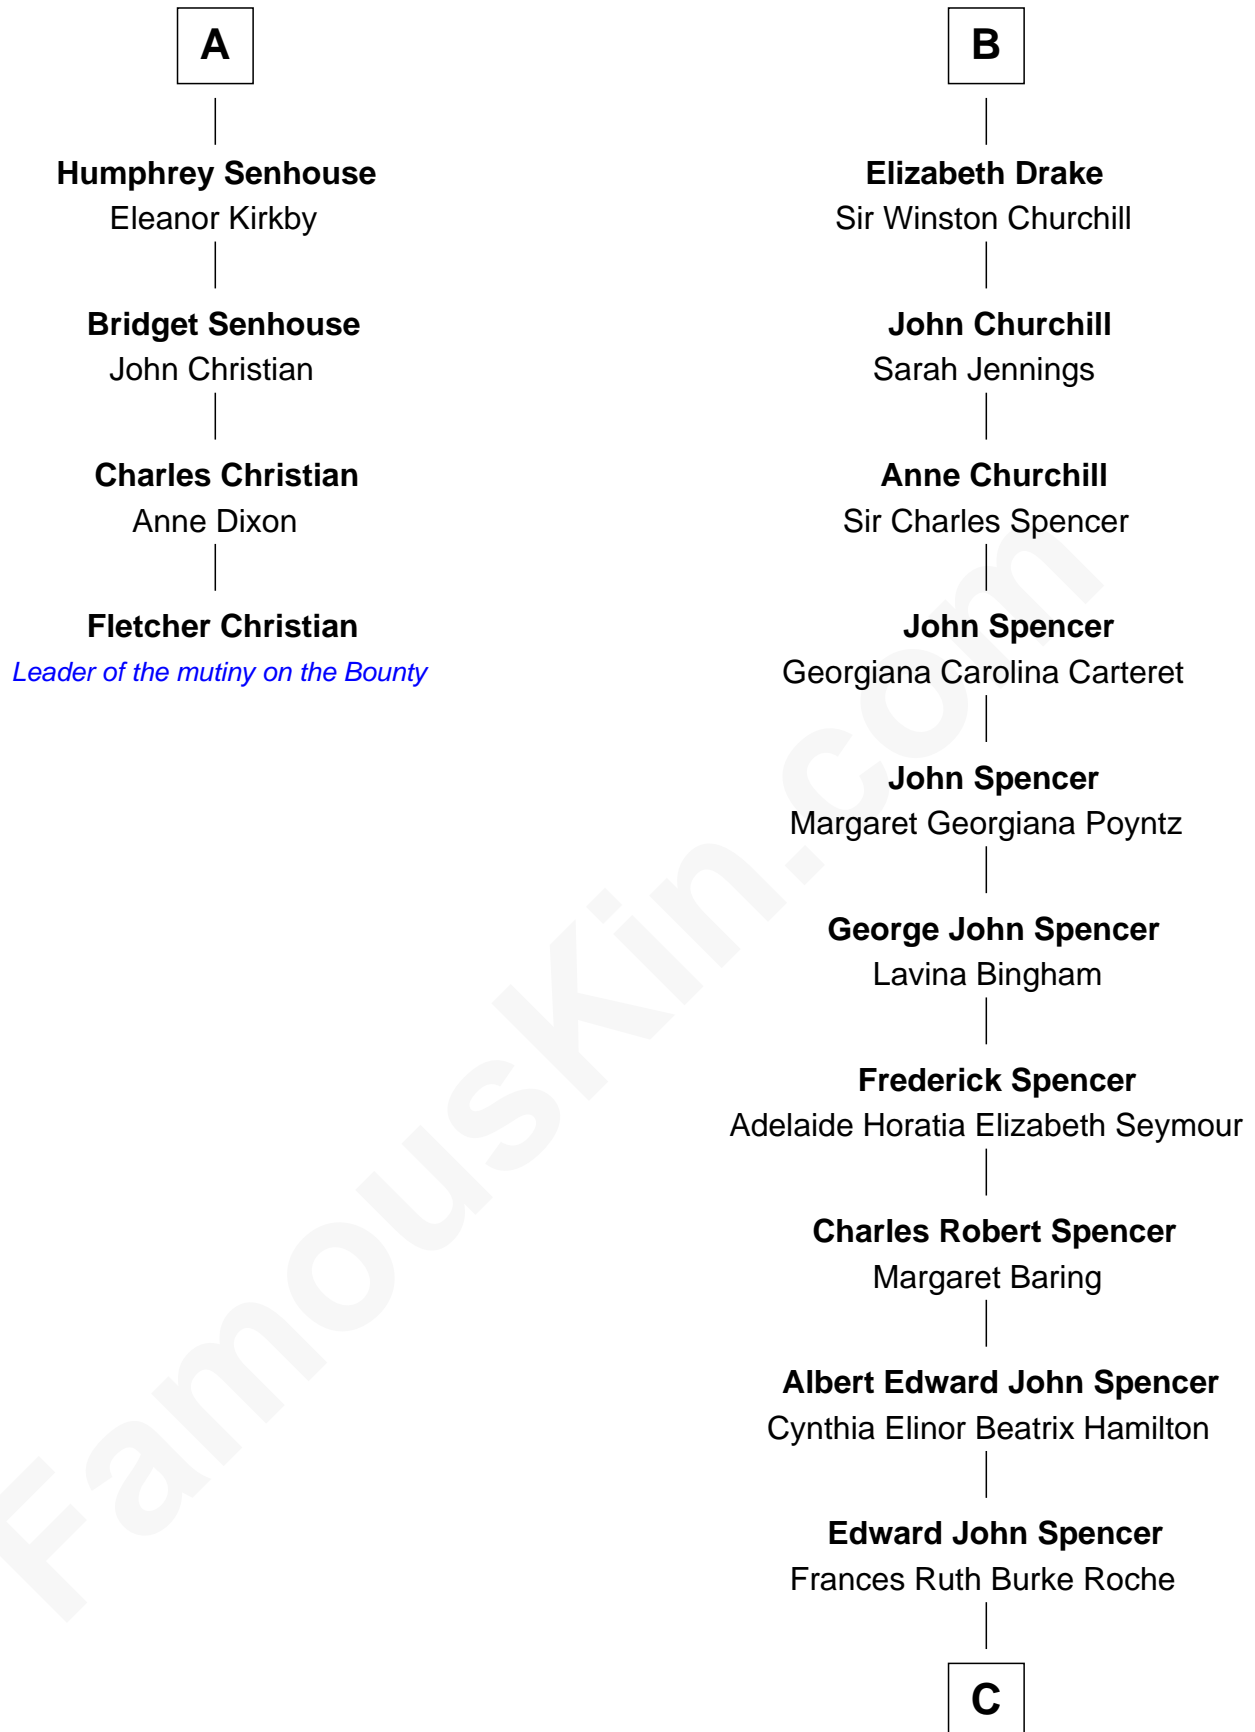

FamousKin.com

Relationship Chart of Fletcher Christian

Leader of the mutiny on the Bounty

10th cousin 8 times removed of

Prince William

Prince of Wales

Sir Miles Stapleton

Katherine de la Pole

C

Princess Diana Frances Spencer
Charles III, King of the United Kingdom

Prince William
Prince of Wales

FamousKin.com