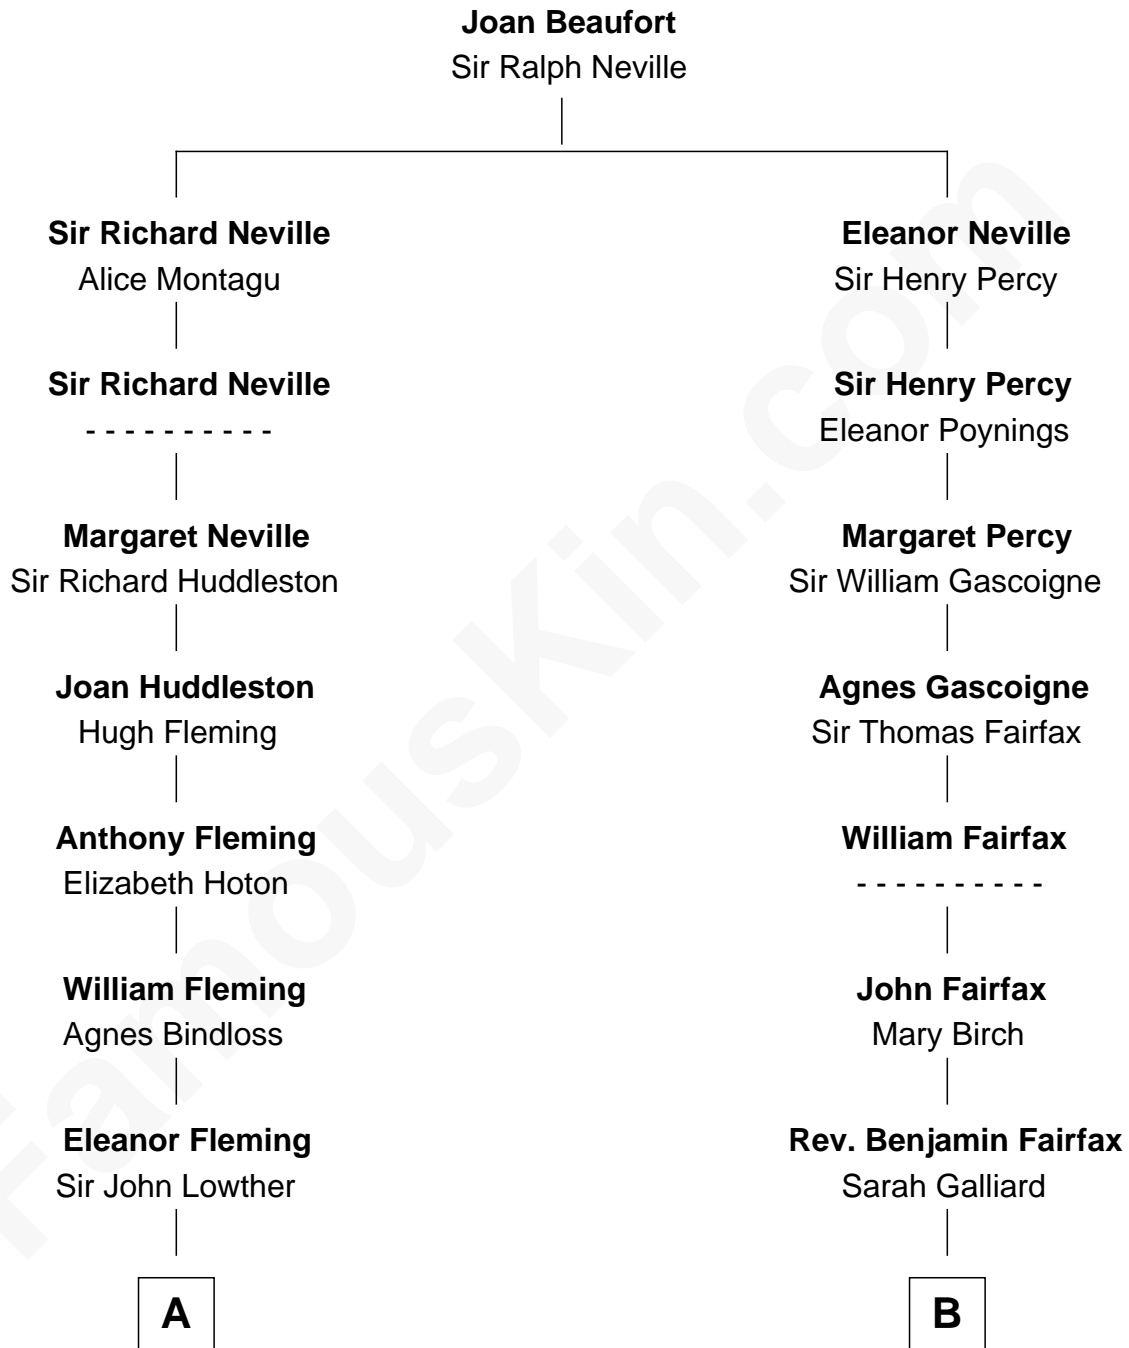

## Relationship Chart of Fletcher Christian

Leader of the mutiny on the Bounty

12th cousin 6 times removed of

**Catherine Middleton**

Princess of Wales

Michael Francis Middleton  
Carole Elizabeth Goldsmith

Catherine Middleton  
*Princess of Wales*

FamousKin.com