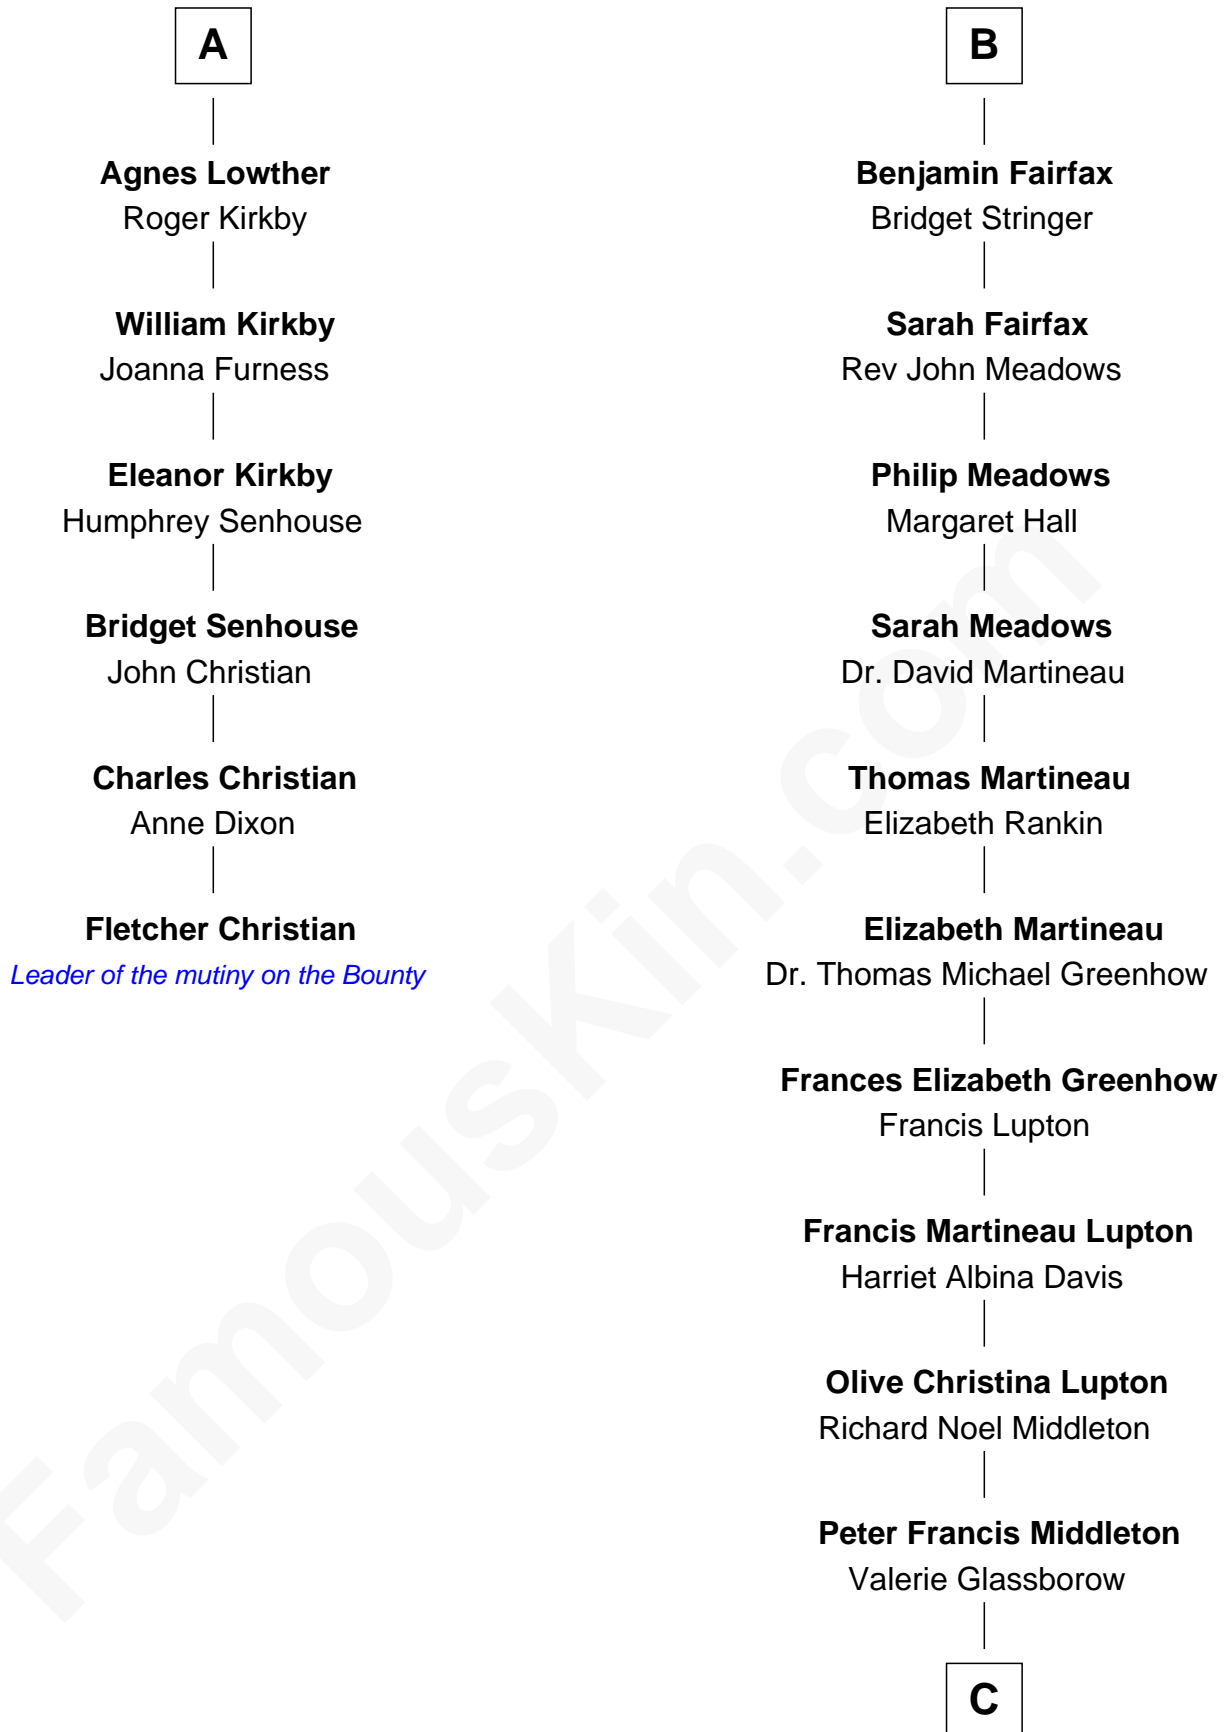

## Relationship Chart of Fletcher Christian

Leader of the mutiny on the Bounty

12th cousin 6 times removed of

**Catherine Middleton**

Princess of Wales

Michael Francis Middleton  
Carole Elizabeth Goldsmith

Catherine Middleton  
*Princess of Wales*

FamousKin.com