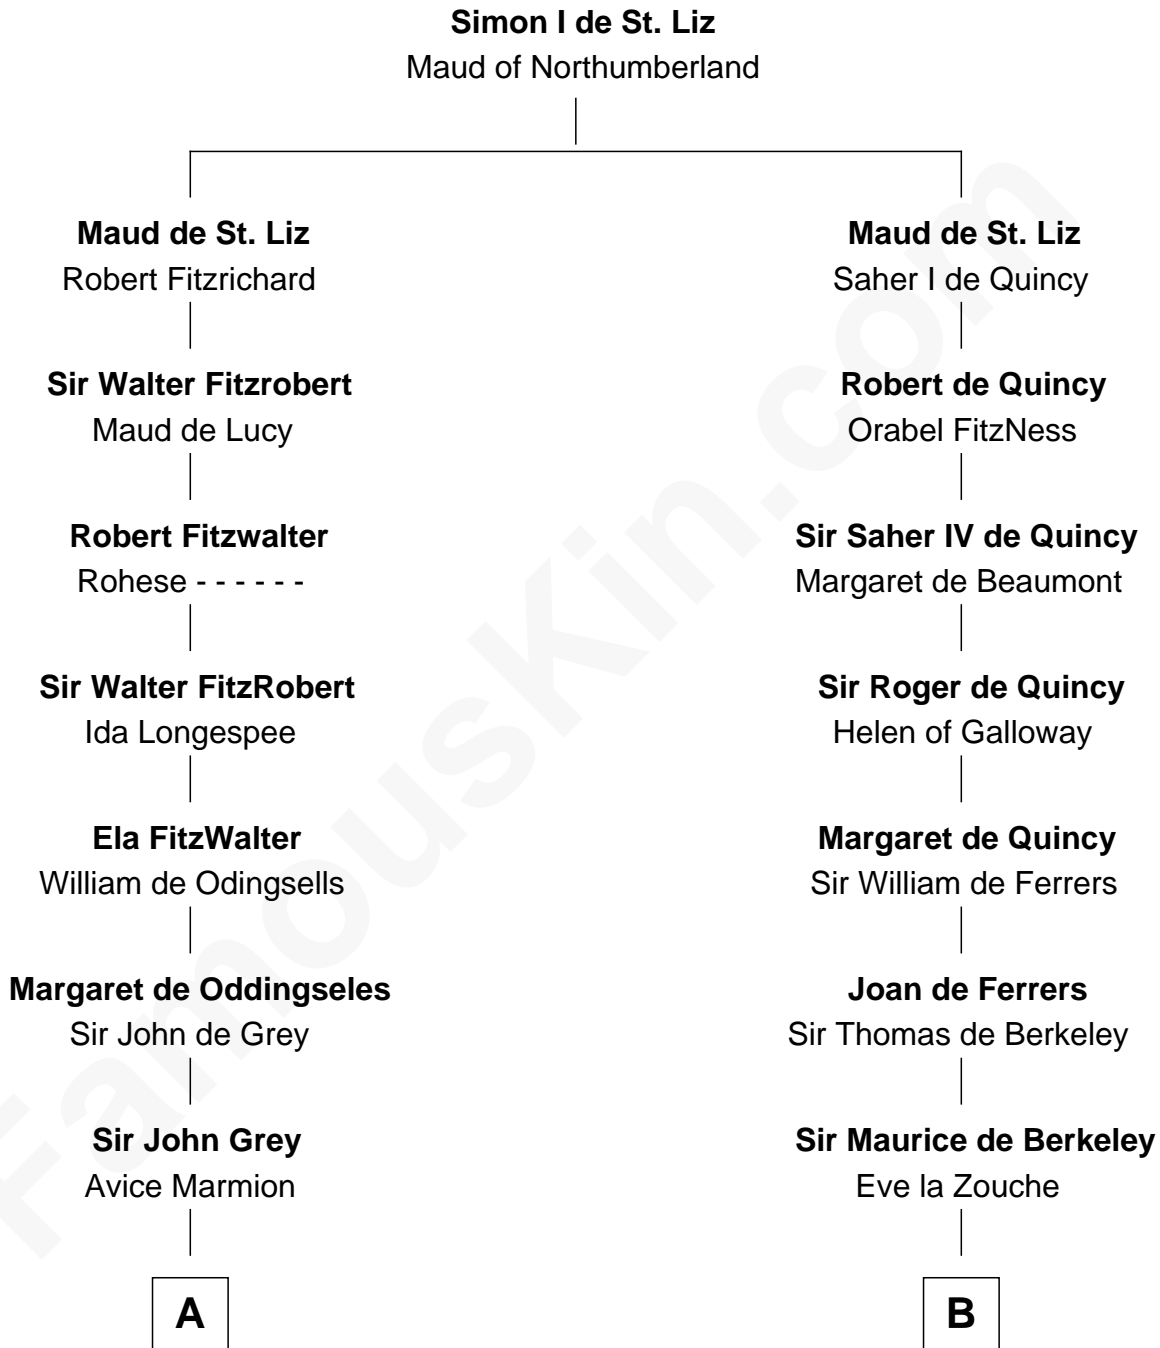

# FamousKin.com

## Relationship Chart of Fletcher Christian

Leader of the mutiny on the Bounty

21st cousin of

**Harriet Martineau**

Author of *The Hour and the Man*

**C**

**William Kirkby**  
Joanna Furness

**Eleanor Kirkby**  
Humphrey Senhouse