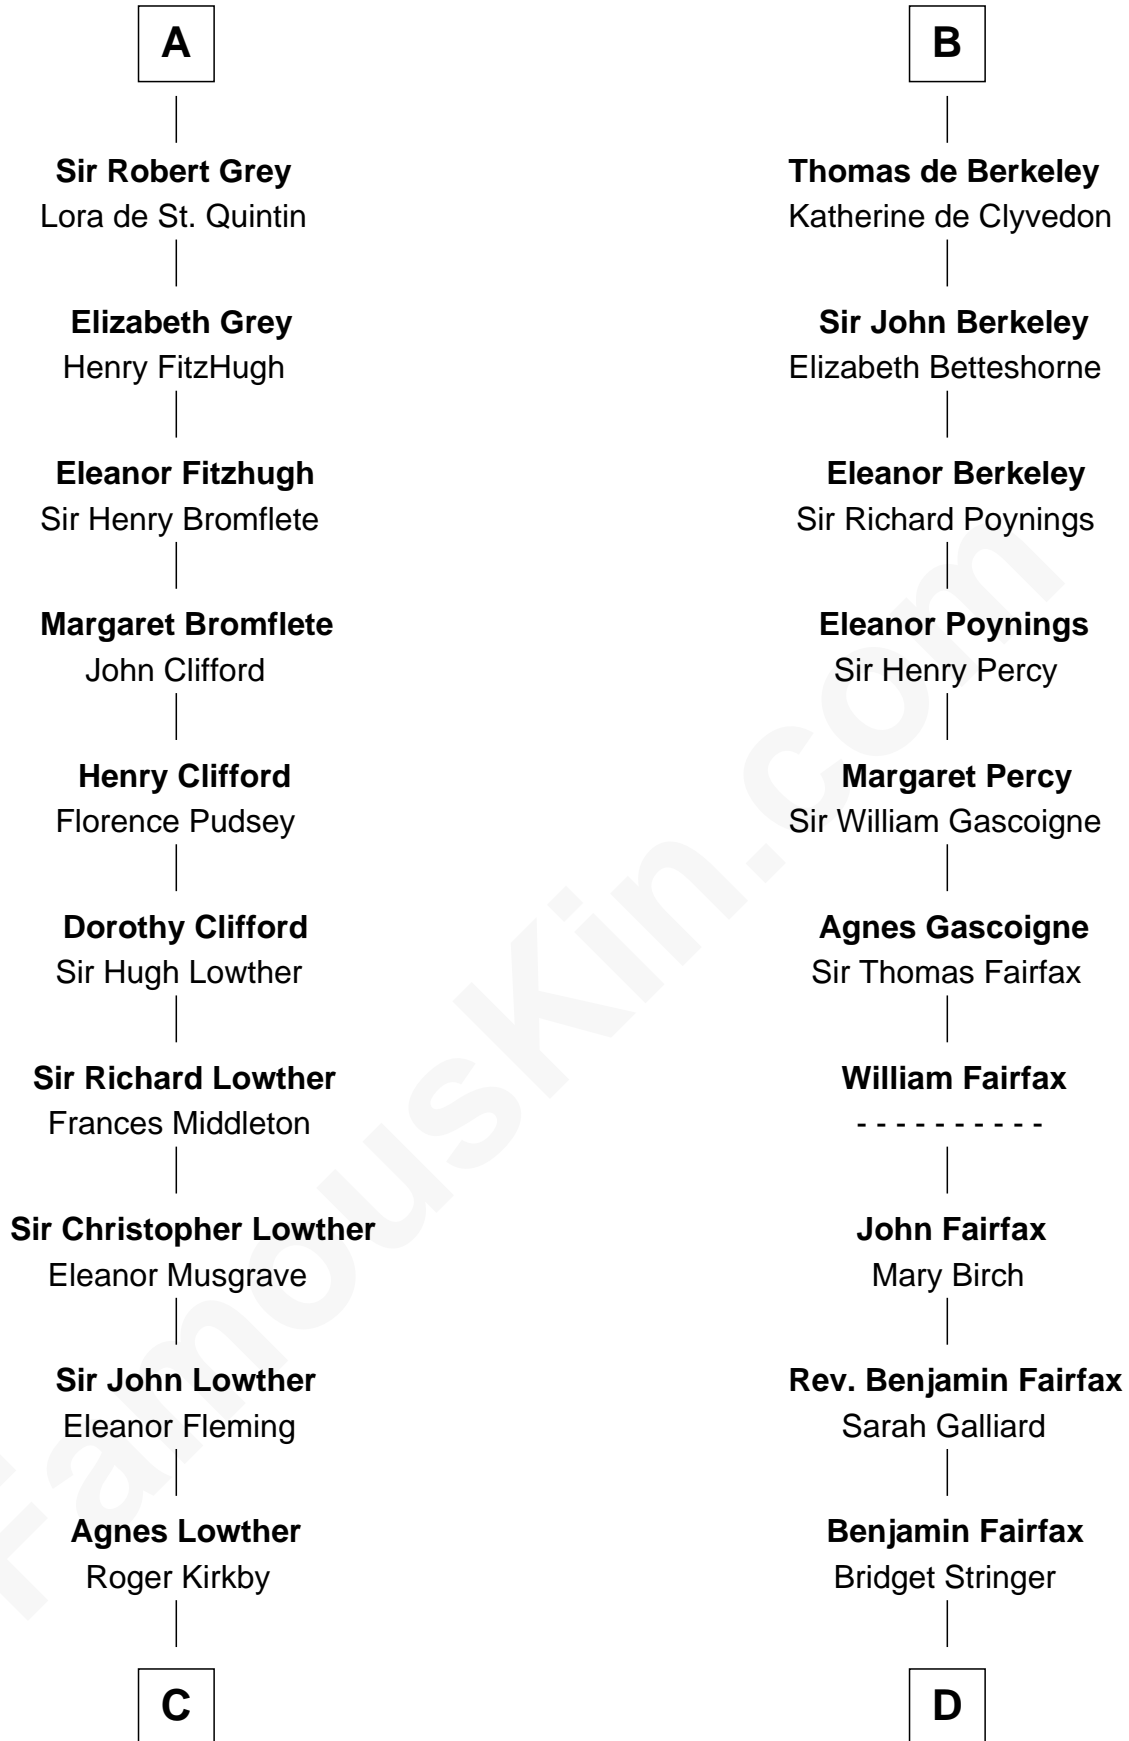

## Relationship Chart of Fletcher Christian

Leader of the mutiny on the Bounty

21st cousin of

**Harriet Martineau**

Author of *The Hour and the Man*

**C**

**William Kirkby**  
Joanna Furness

**Eleanor Kirkby**  
Humphrey Senhouse

**Bridget Senhouse**  
John Christian

**Charles Christian**  
Anne Dixon

**Fletcher Christian**

*Leader of the mutiny on the Bounty*

**D**

**Sarah Fairfax**  
Rev John Meadows

**Philip Meadows**  
Margaret Hall