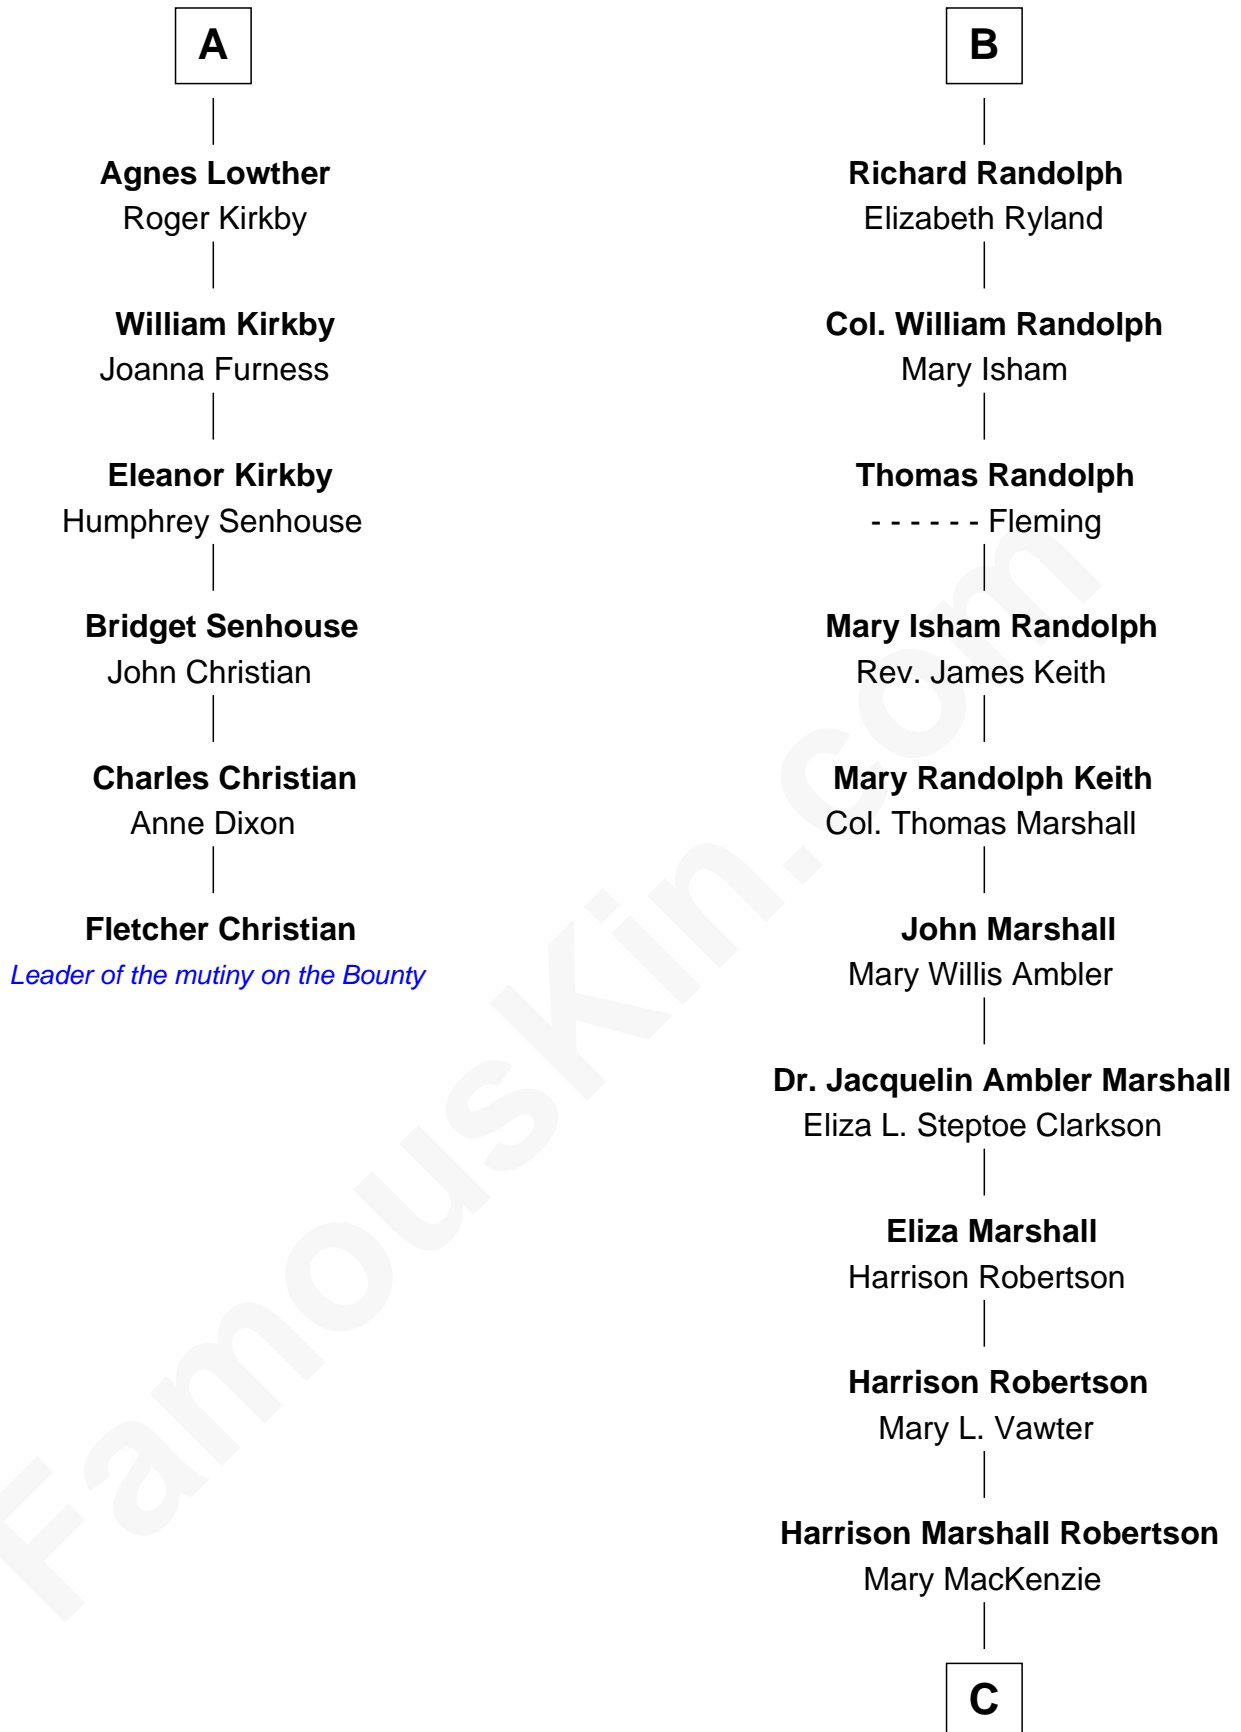

FamousKin.com

Relationship Chart of Fletcher Christian

Leader of the mutiny on the Bounty

12th cousin 6 times removed of

Mary Chapin Carpenter

Singer and Songwriter

C

Mary Bowie Robertson
Chapin Carpenter