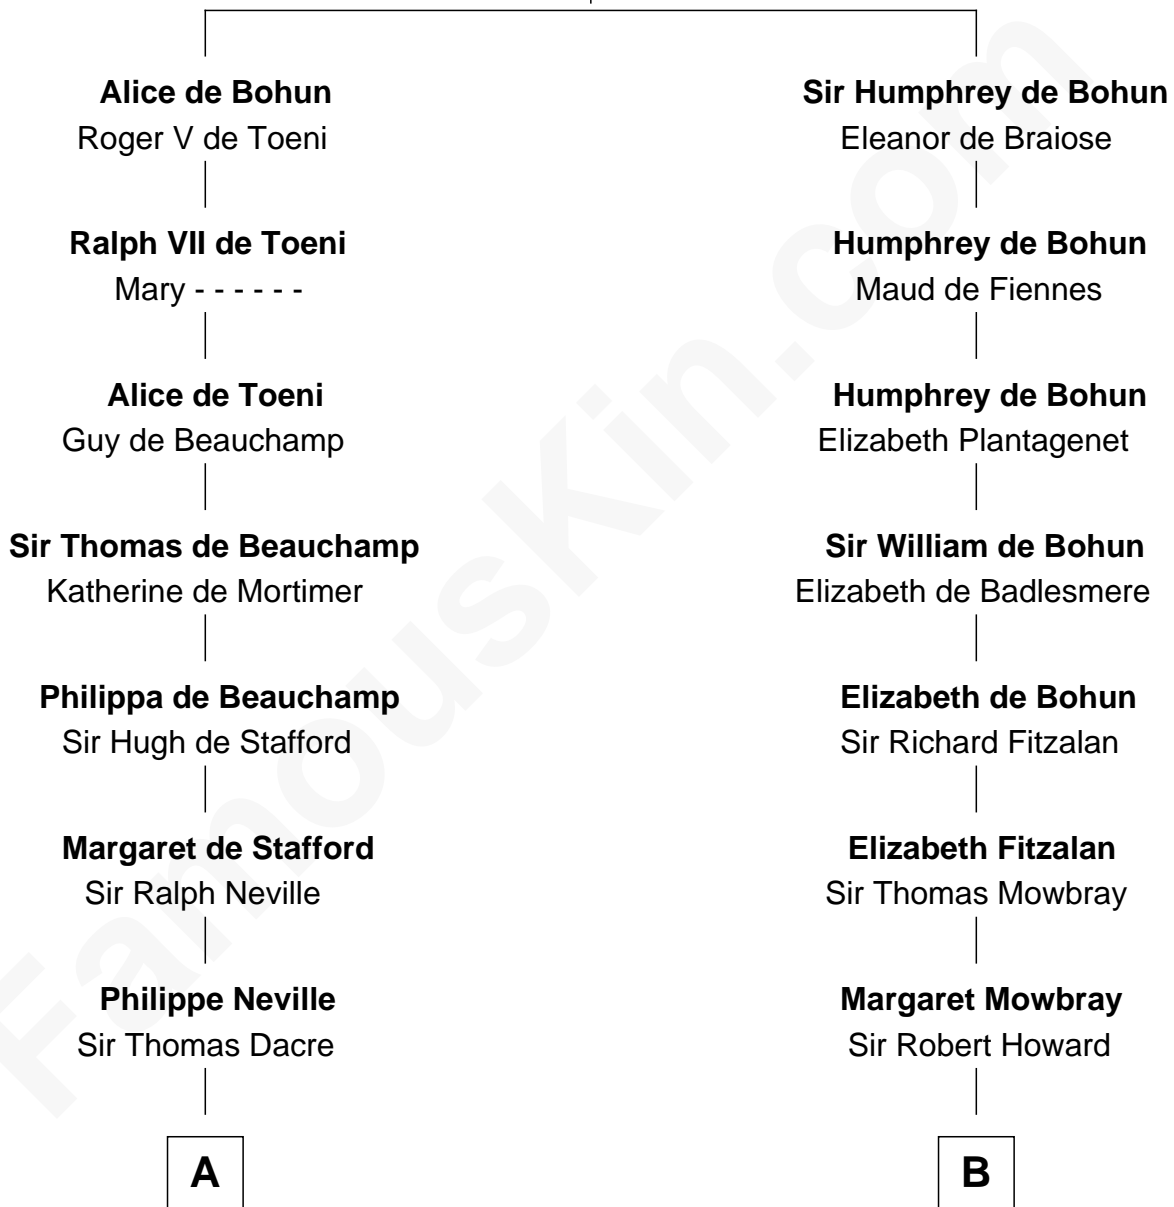

FamousKin.com

Relationship Chart of Fletcher Christian

Leader of the mutiny on the Bounty

19th cousin of

John Marshall

4th Chief Justice of the U.S. Supreme Court

Sir Humphrey de Bohun

Maud of Eu

C

Bridget Senhouse

John Christian

Charles Christian

Anne Dixon

Fletcher Christian

Leader of the mutiny on the Bounty

D