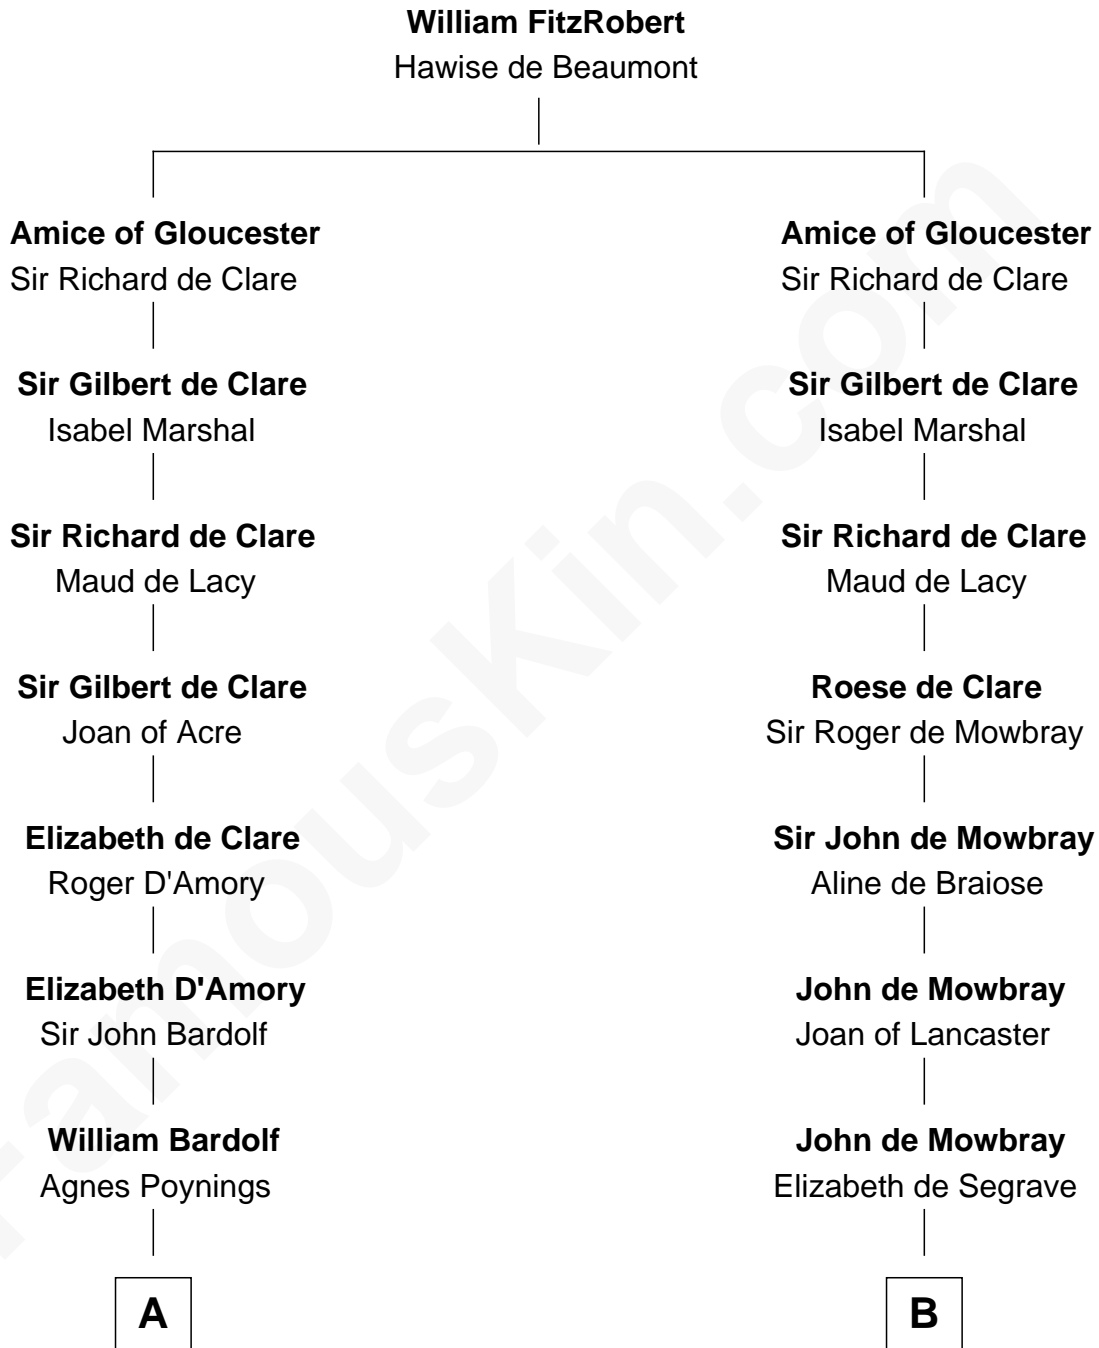

## Relationship Chart of Fletcher Christian

*Leader of the mutiny on the Bounty*

**19th cousin 2 times removed of**

**John Marshall**

*4th Chief Justice of the U.S. Supreme Court*

**C**

**Bridget Senhouse**

John Christian

**Charles Christian**

Anne Dixon

**Fletcher Christian**

*Leader of the mutiny on the Bounty*

**D**

**Col. William Randolph**

Mary Isham