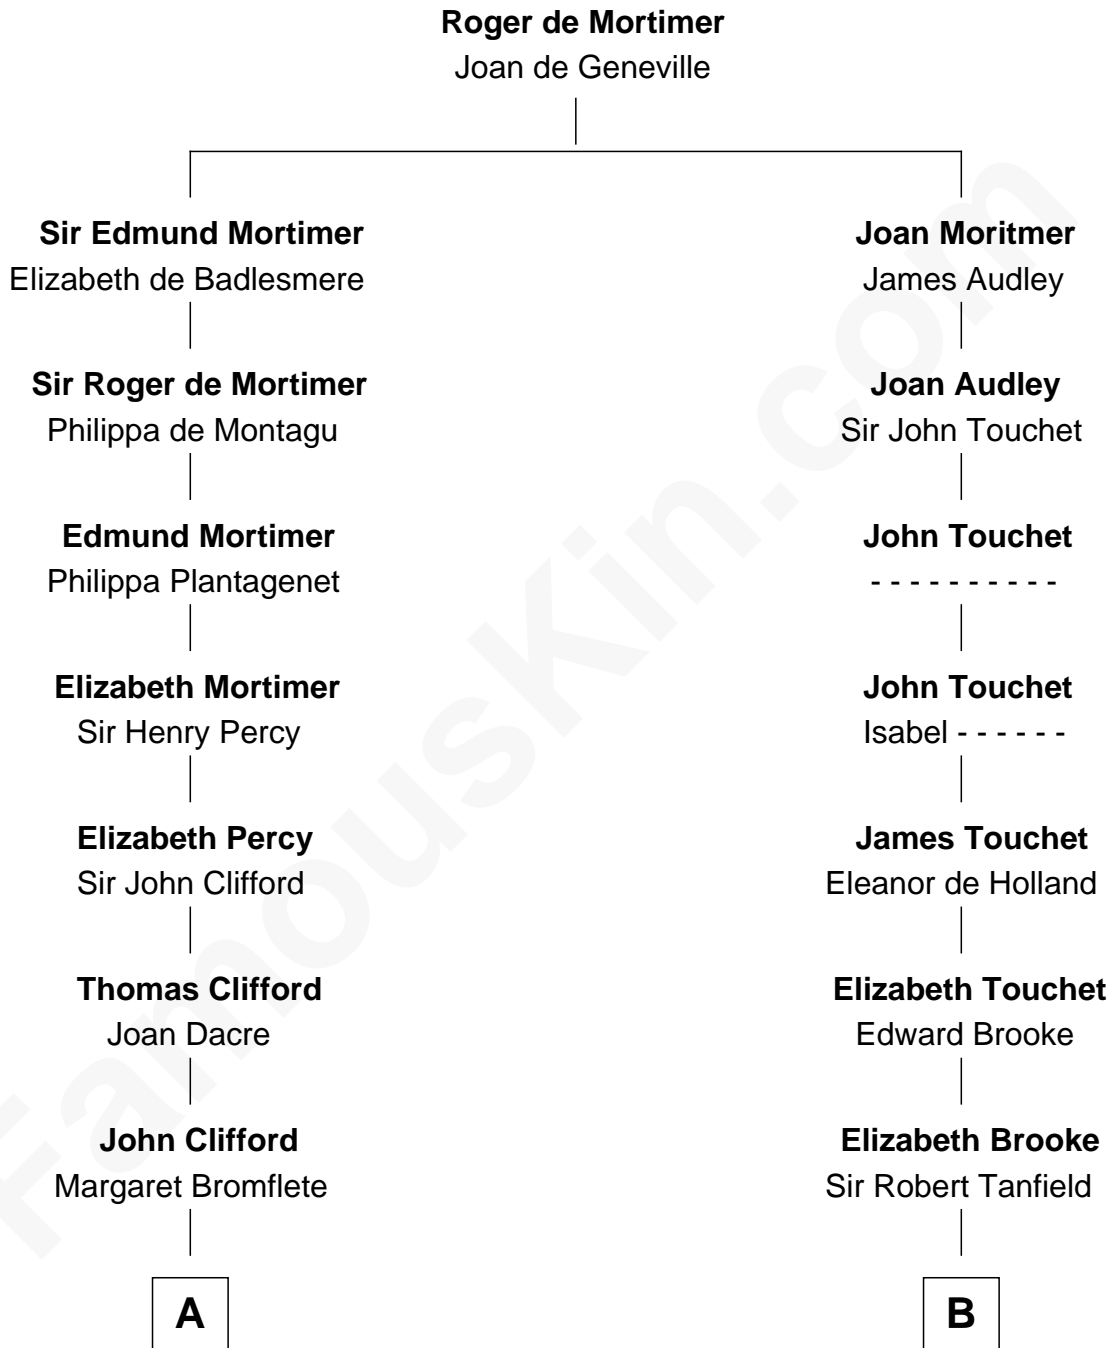

FamousKin.com

Relationship Chart of Fletcher Christian

Leader of the mutiny on the Bounty

17th cousin 1 time removed of

John Marshall

4th Chief Justice of the U.S. Supreme Court

C

Mary Randolph Keith
Col. Thomas Marshall

John Marshall
U.S. Supreme Court Chief Justice

FamousKin.com