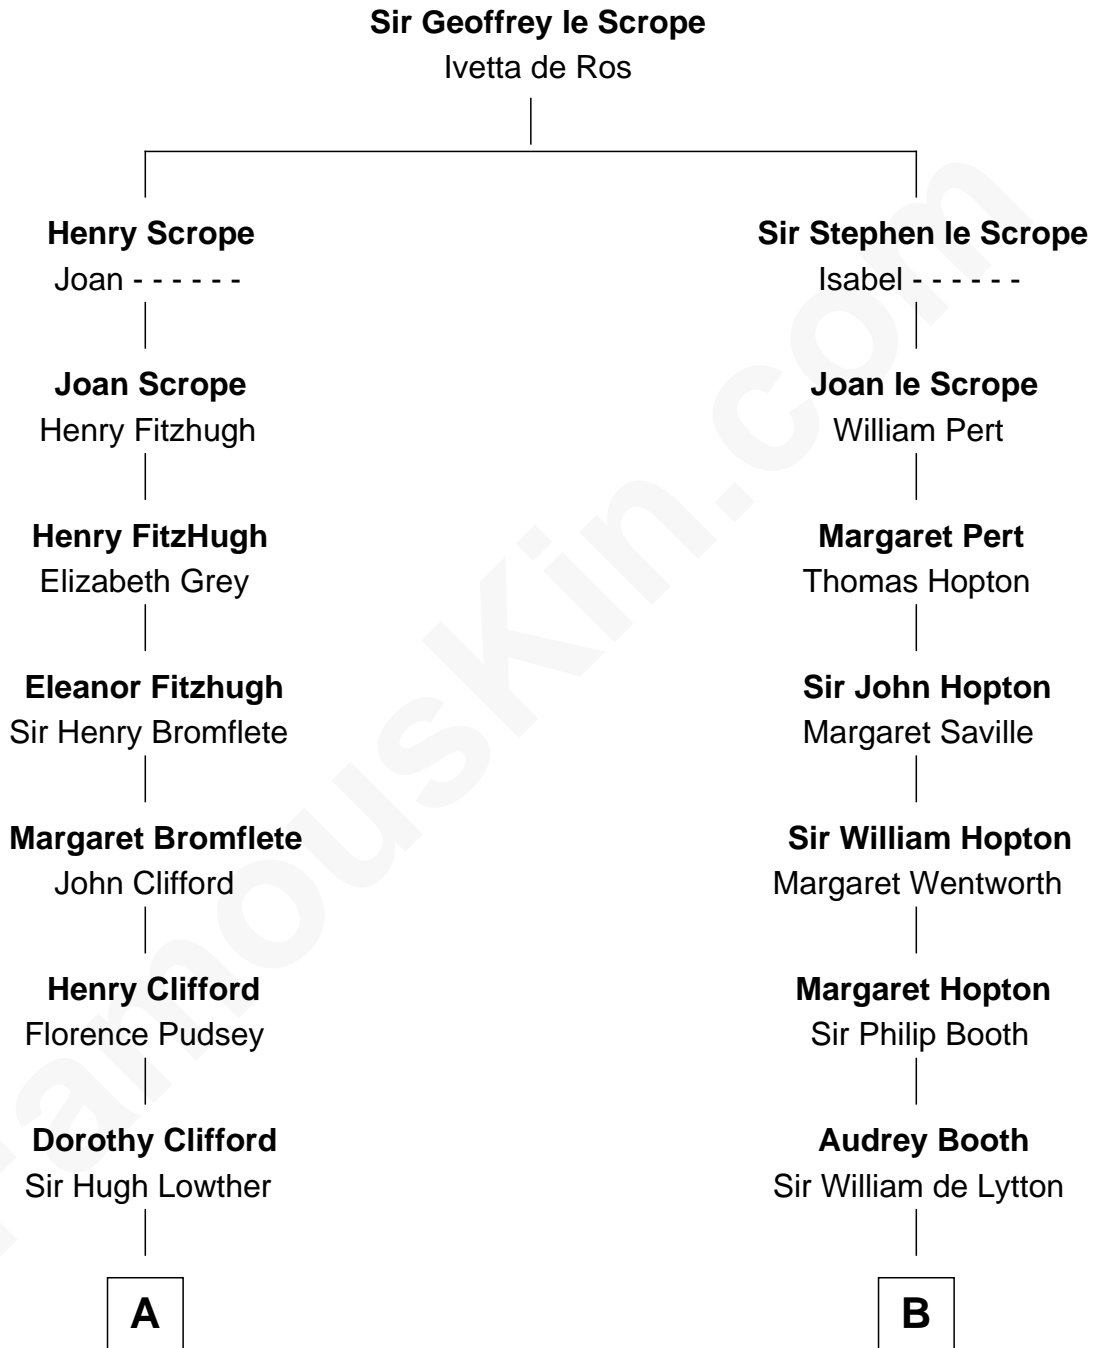

FamousKin.com

Relationship Chart of Fletcher Christian

Leader of the mutiny on the Bounty

15th cousin 1 time removed of

John Marshall

4th Chief Justice of the U.S. Supreme Court

A

Sir Richard Lowther

Frances Middleton

Sir Christopher Lowther

Eleanor Musgrave

Sir John Lowther

Eleanor Fleming

Agnes Lowther

Roger Kirkby

William Kirkby