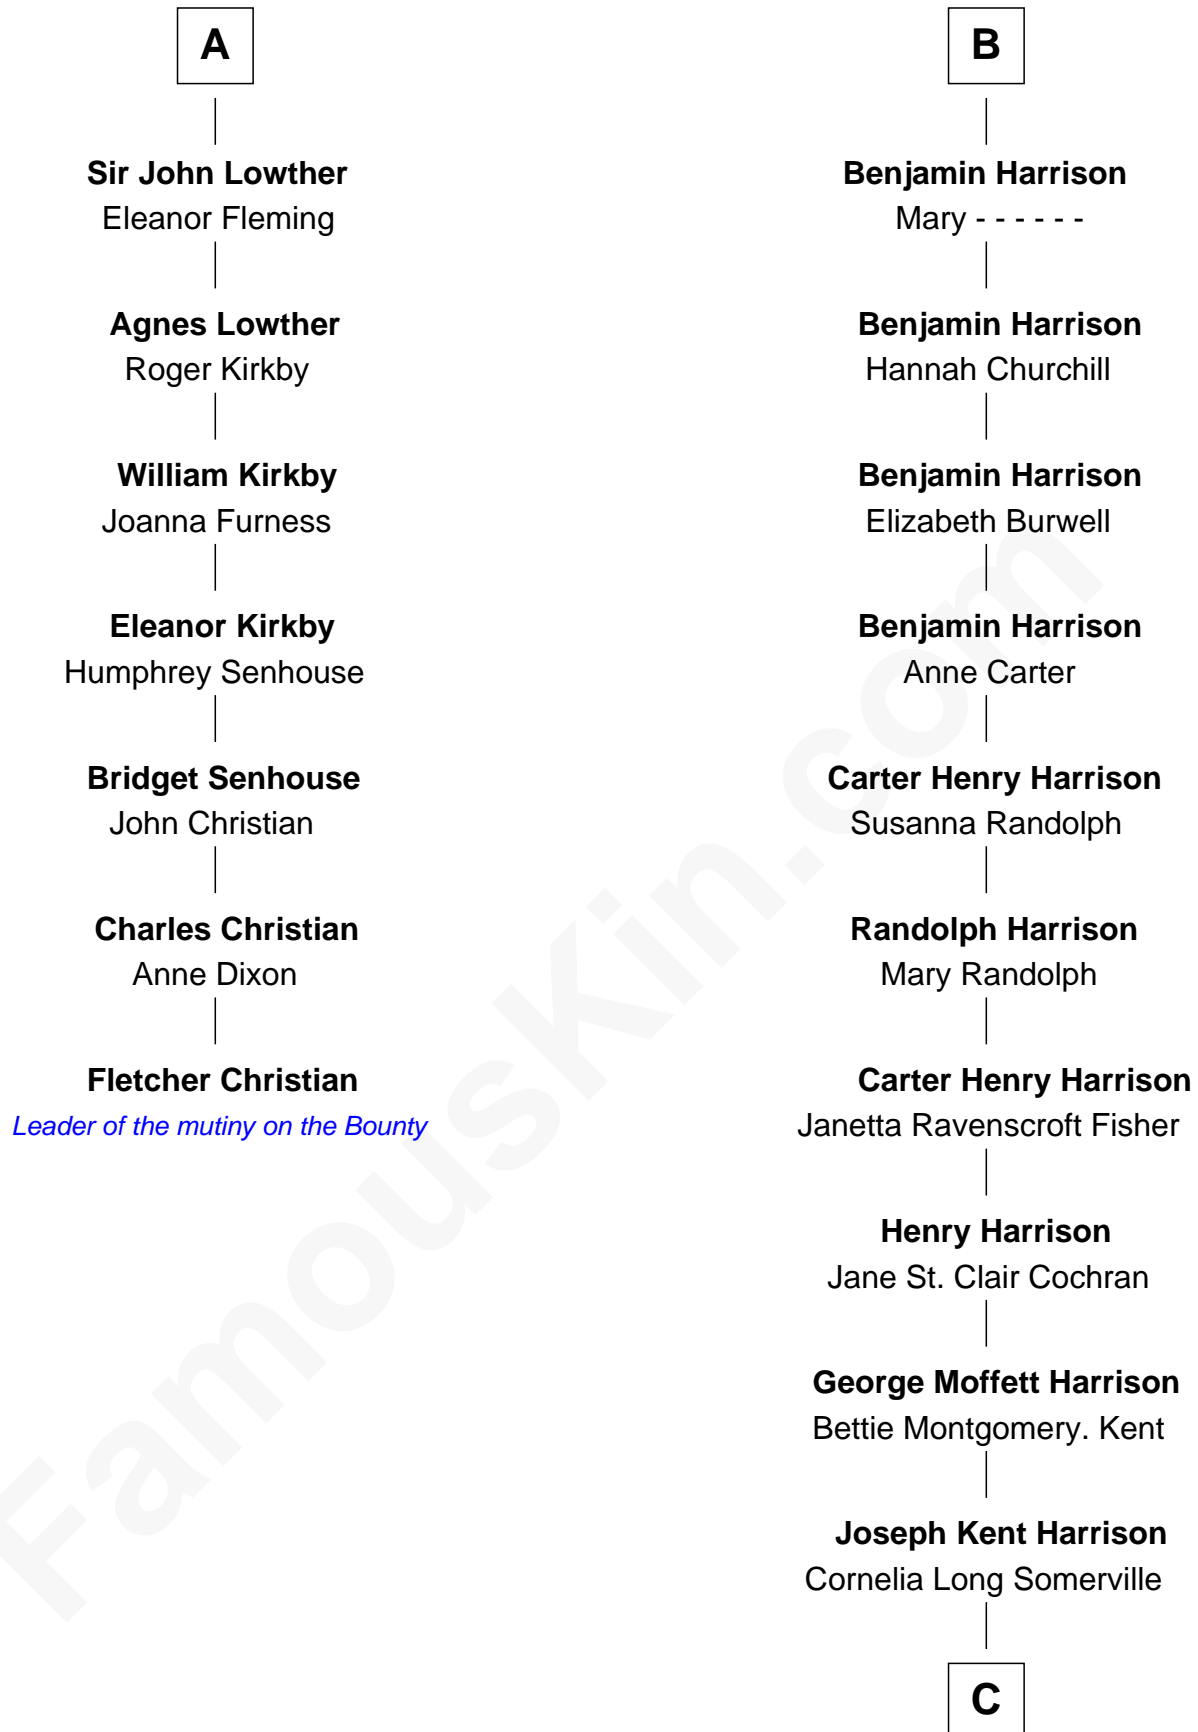

FamousKin.com

Relationship Chart of Fletcher Christian

Leader of the mutiny on the Bounty

13th cousin 6 times removed of

Edward Norton

Movie Actor

Margaret de Stafford

Sir Ralph Neville

C

Betty Kent Harrison
Edward Mower Norton

Edward Mower Norton
Lydia Robinson Rouse

Edward Norton
Movie Actor

FamousKin.com