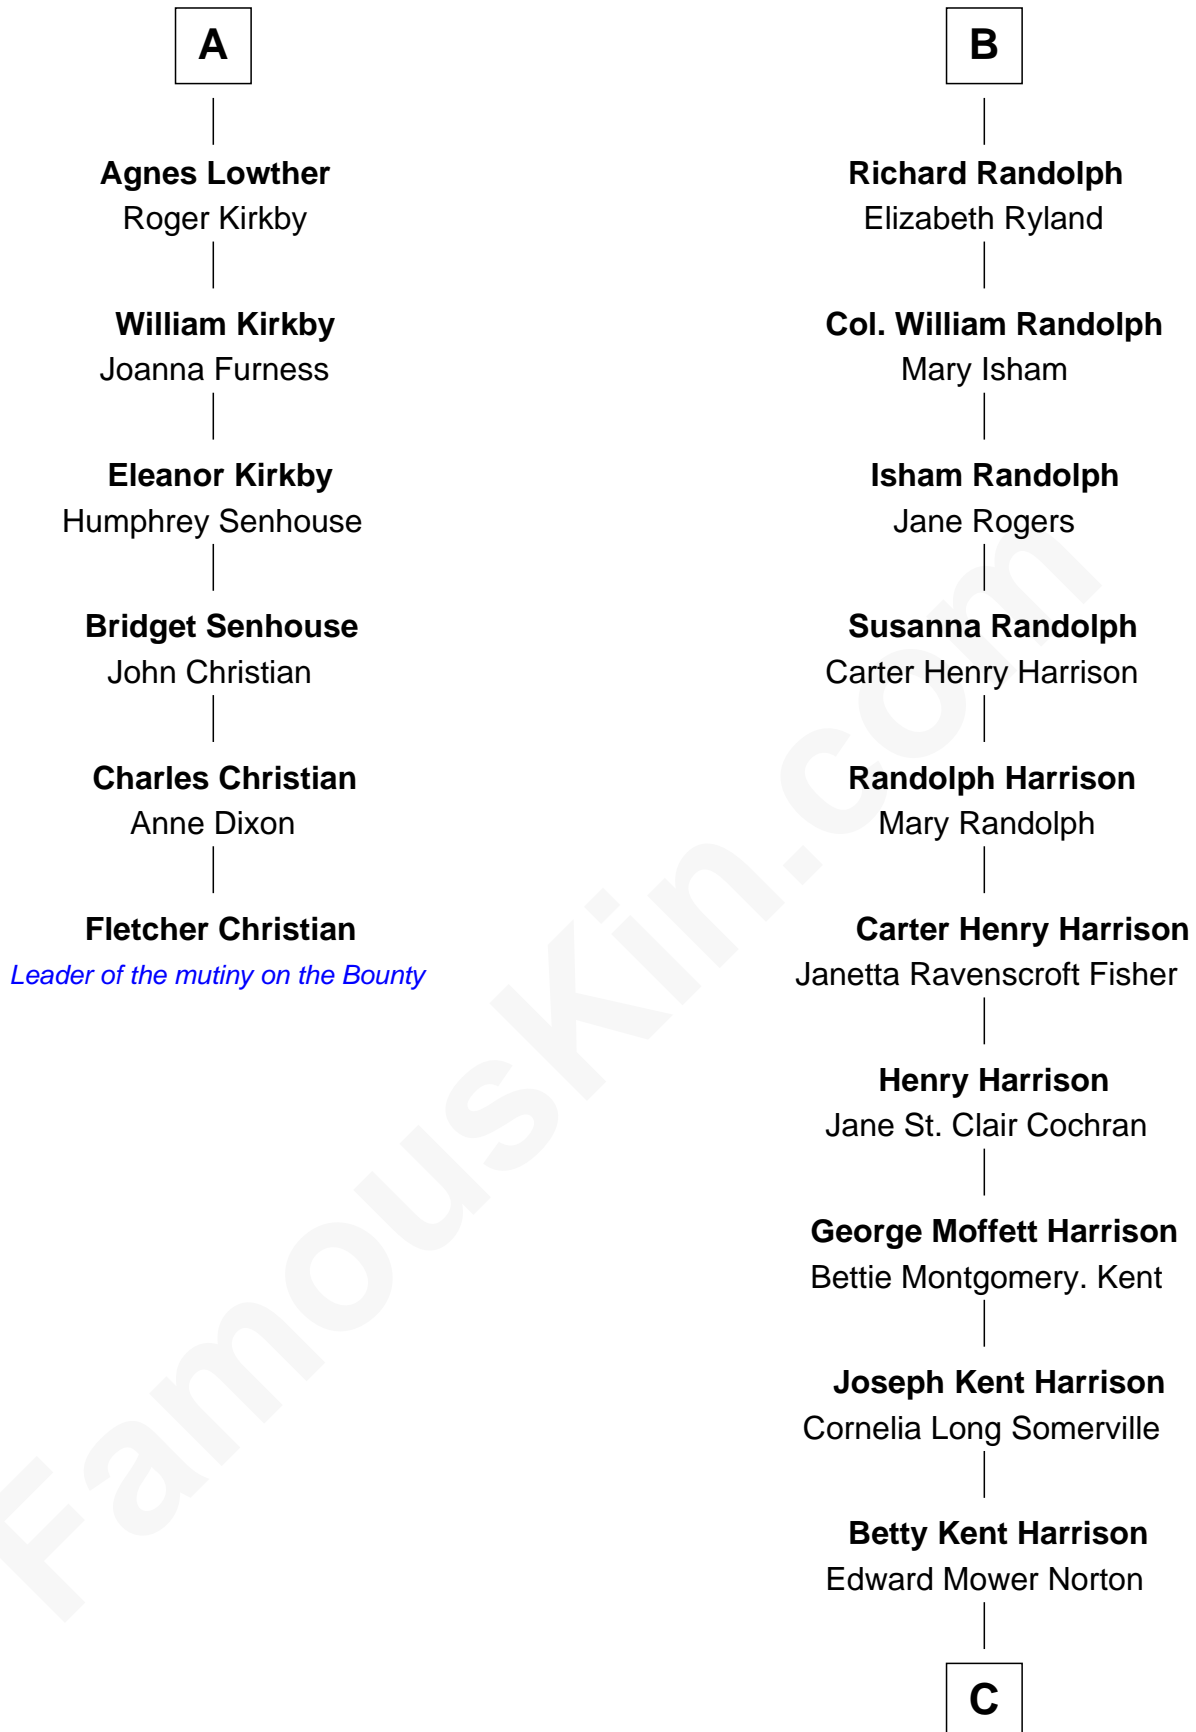

## Relationship Chart of Fletcher Christian

Leader of the mutiny on the Bounty

12th cousin 6 times removed of

**Edward Norton**

Movie Actor

**Sir Ralph Neville**

Joan Beaufort

C

Edward Mower Norton

Lydia Robinson Rouse

Edward Norton

*Movie Actor*

FamousKin.com