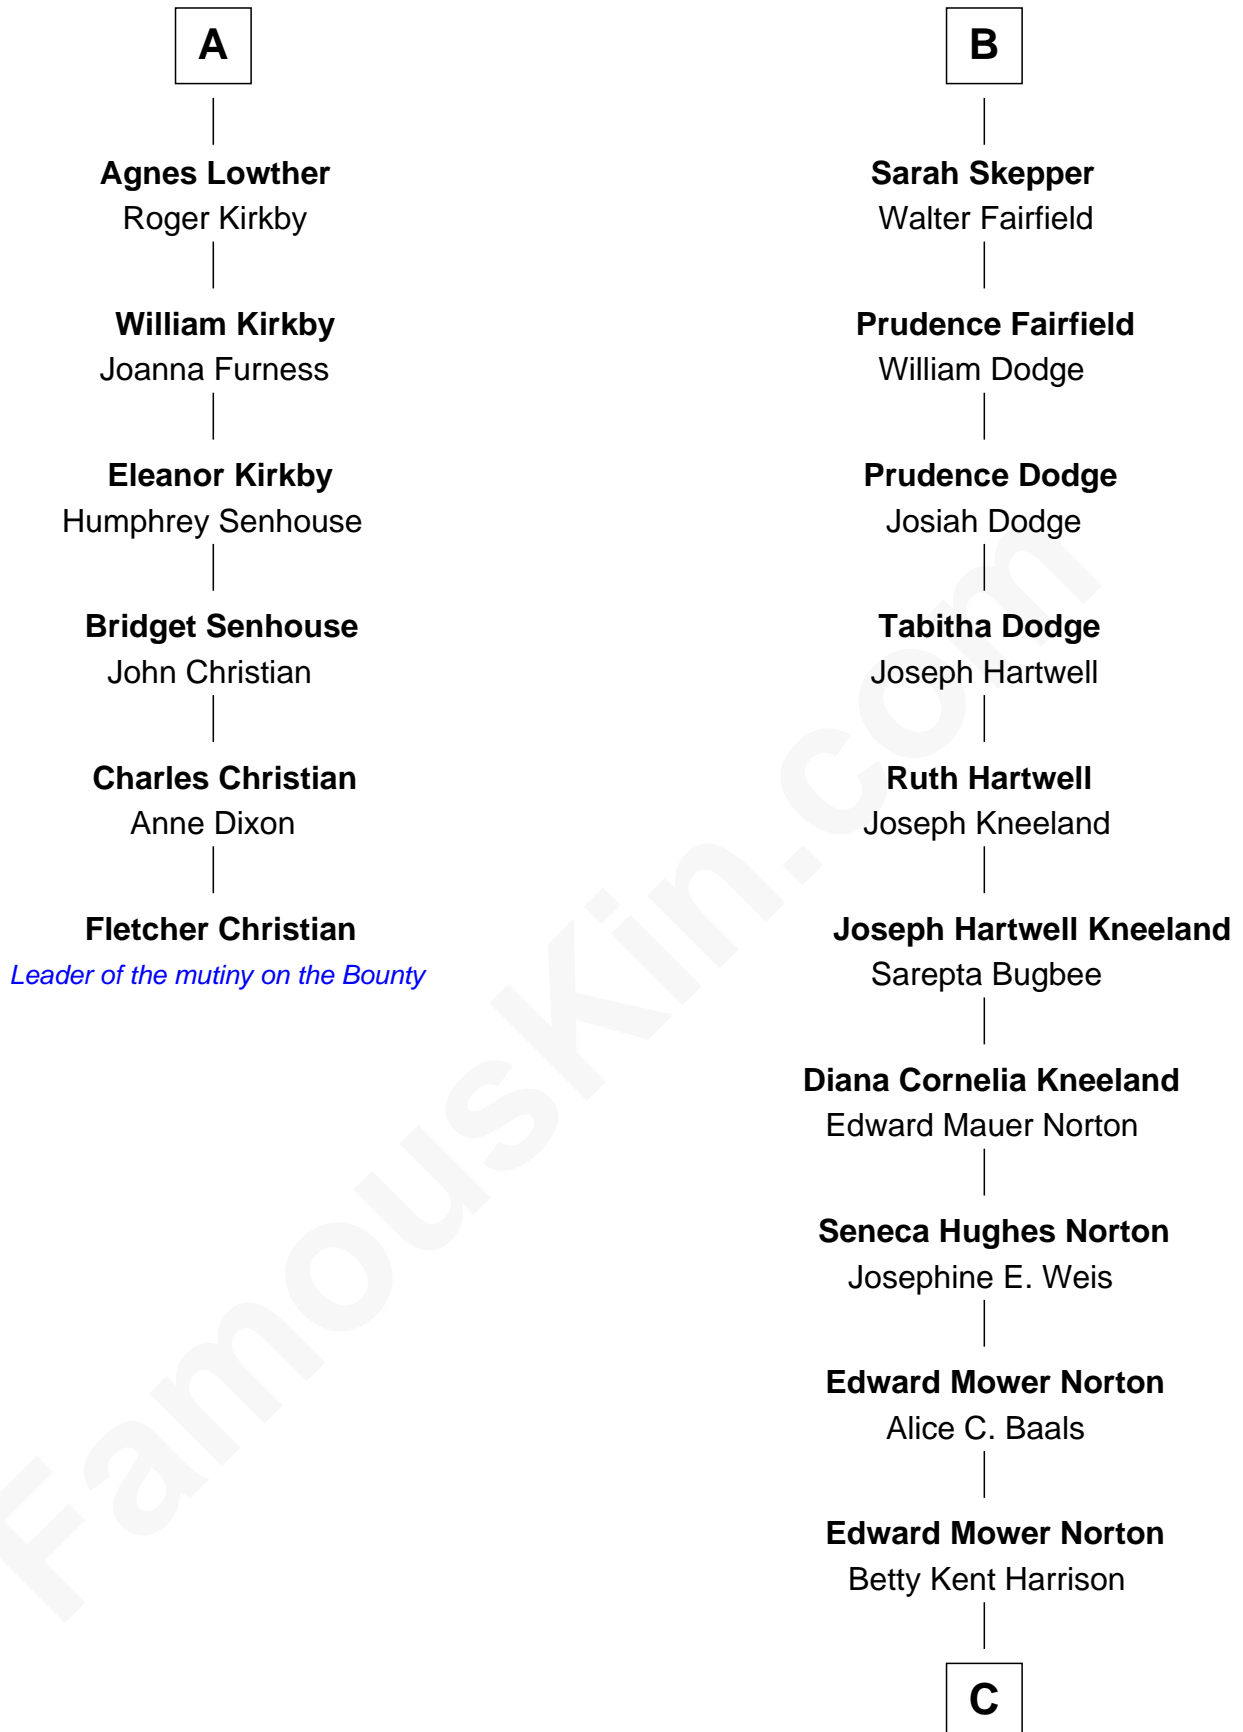

## Relationship Chart of Fletcher Christian

Leader of the mutiny on the Bounty

12th cousin 6 times removed of

**Edward Norton**

Movie Actor

**Sir John Clifford**

Elizabeth Percy

C