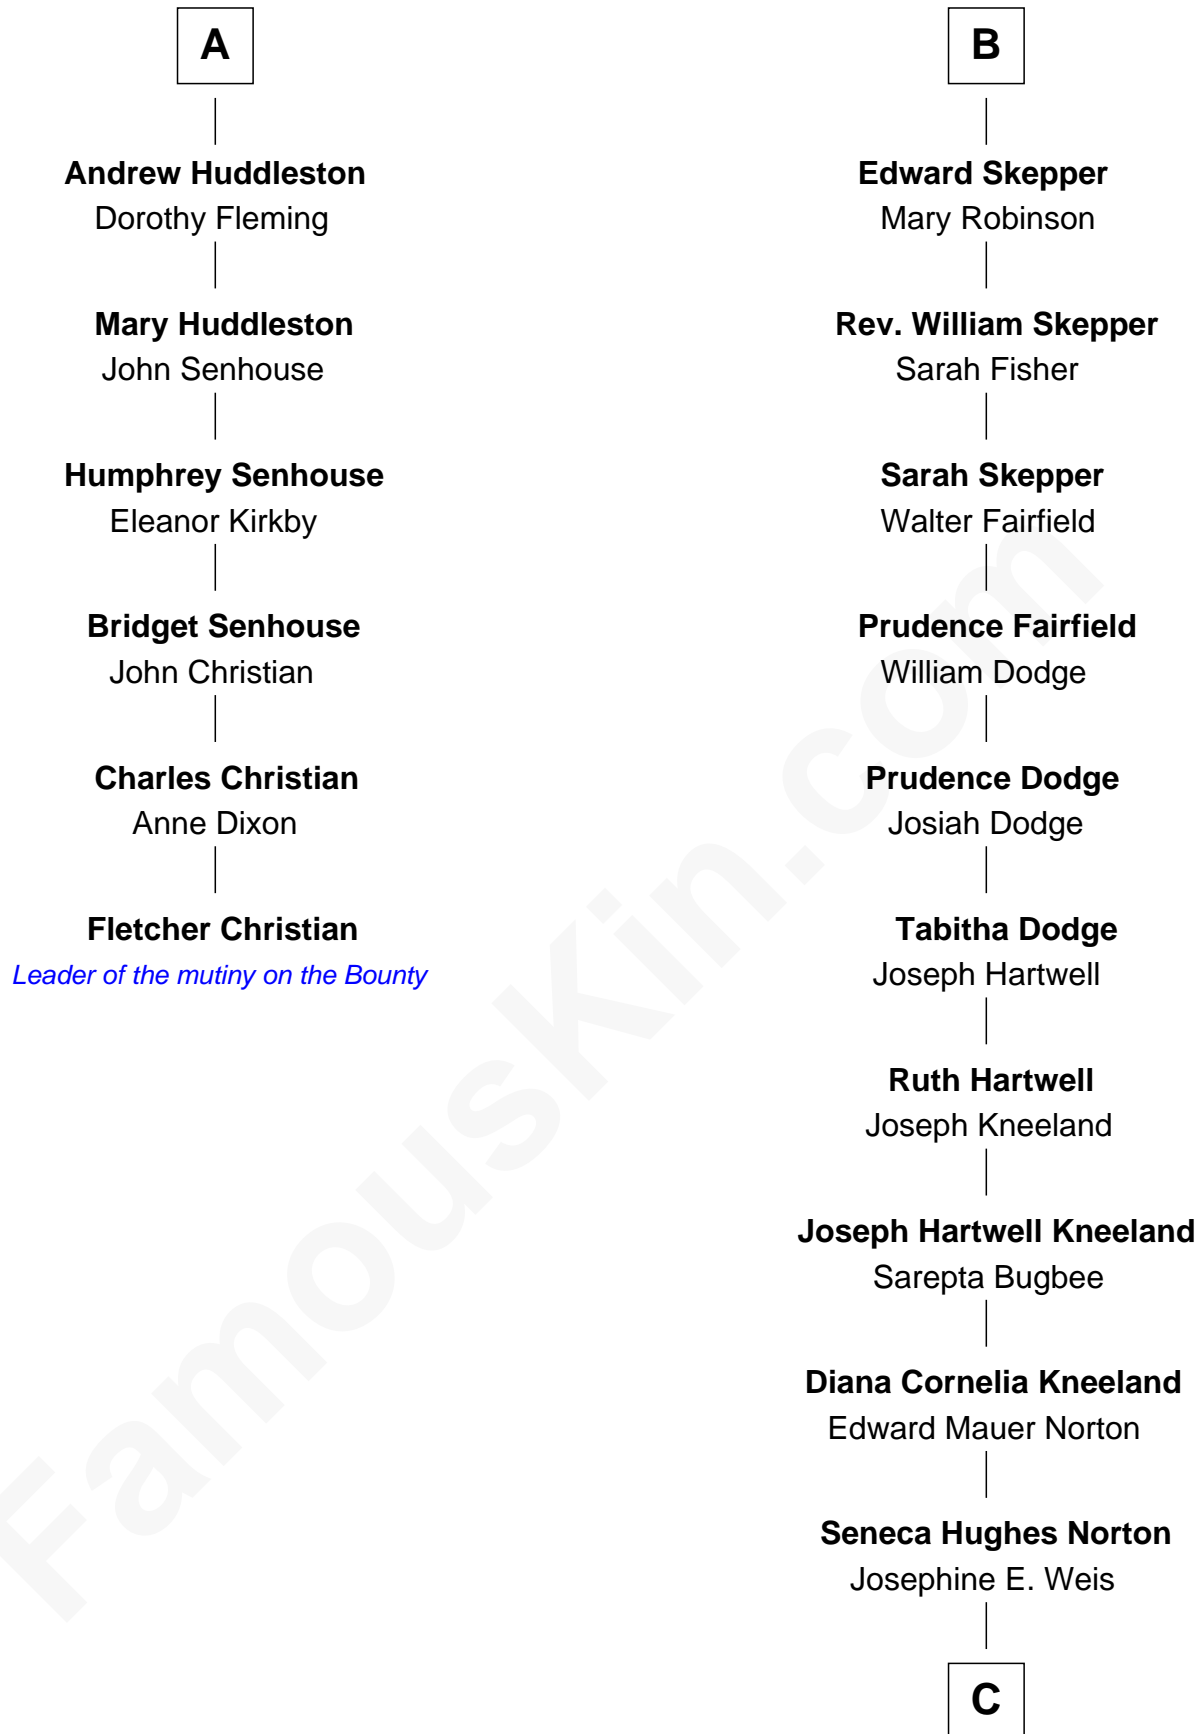

## Relationship Chart of Fletcher Christian

Leader of the mutiny on the Bounty

12th cousin 8 times removed of

**Edward Norton**

Movie Actor

**Sir Michael de la Pole**

Katherine Wingfield

**Sir Thomas de la Pole**

Joyce Prickley

**Andrew Huddleston**

Mary Hutton

**Joseph Huddleston**

Elinor Sisson

**A**

**Michael de la Pole**

Katherine de Stafford

**Isabel de la Pole**

Thomas Morley

**Anne Morley**

Sir John Hastings

**Elizabeth Hastings**

Sir Robert Hildyard

**Sir Piers Hildyard**

Joan de la See

**Isabel Hildyard**

Ralph Legard

**Joan Ledgard**

Richard Skepper

**B**

**C**

**Edward Mower Norton**

Alice C. Baals